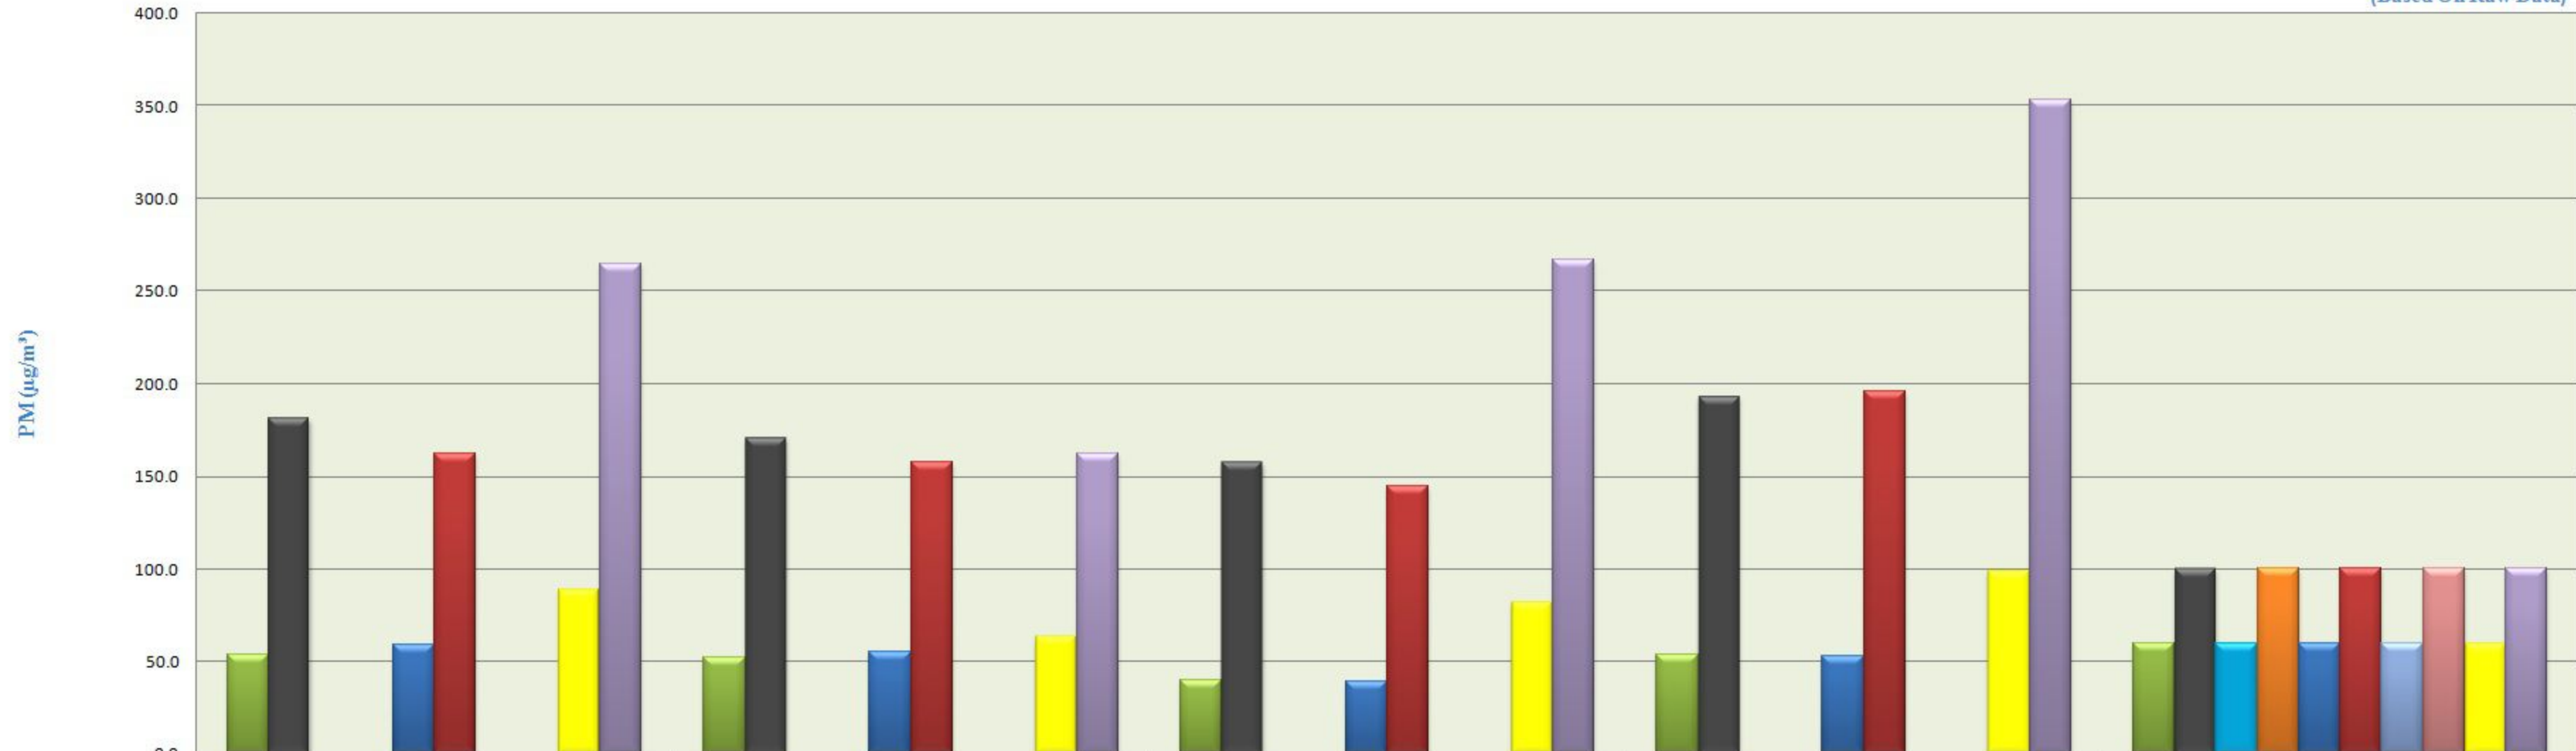

## City wise Weekly Comparative Trend of Particulate Matters (April-2018)

(Based On Raw Data)

	1st to 7th April 2018	8th to 14th April 2018	15th to 21st April 2018	22nd to 30th April 2018	Standard Values
PM2.5 PITHAMPUR	53.6	52.5	39.5	53.4	60
PM10 PITHAMPUR	181.4	170.9	157.6	193.2	100
PM2.5 UJJAIN	0.0	0.0	0.0	0.0	60
PM10 UJJAIN	0.0	0.0	0.0	0.0	100
PM2.5 DEWAS	58.9	54.9	39.3	52.6	60
PM10 DEWAS	162.4	157.5	144.8	195.8	100
PM2.5 MANDIDEEP	0.0	0.0	0.0	0.0	60
PM10 MANDIDEEP	0.0	0.0	0.0	0.0	100
PM2.5 SINGRAULI	89.2	63.6	82.1	98.6	60
PM10 SINGRAULI	264.5	161.9	266.9	353.5	100