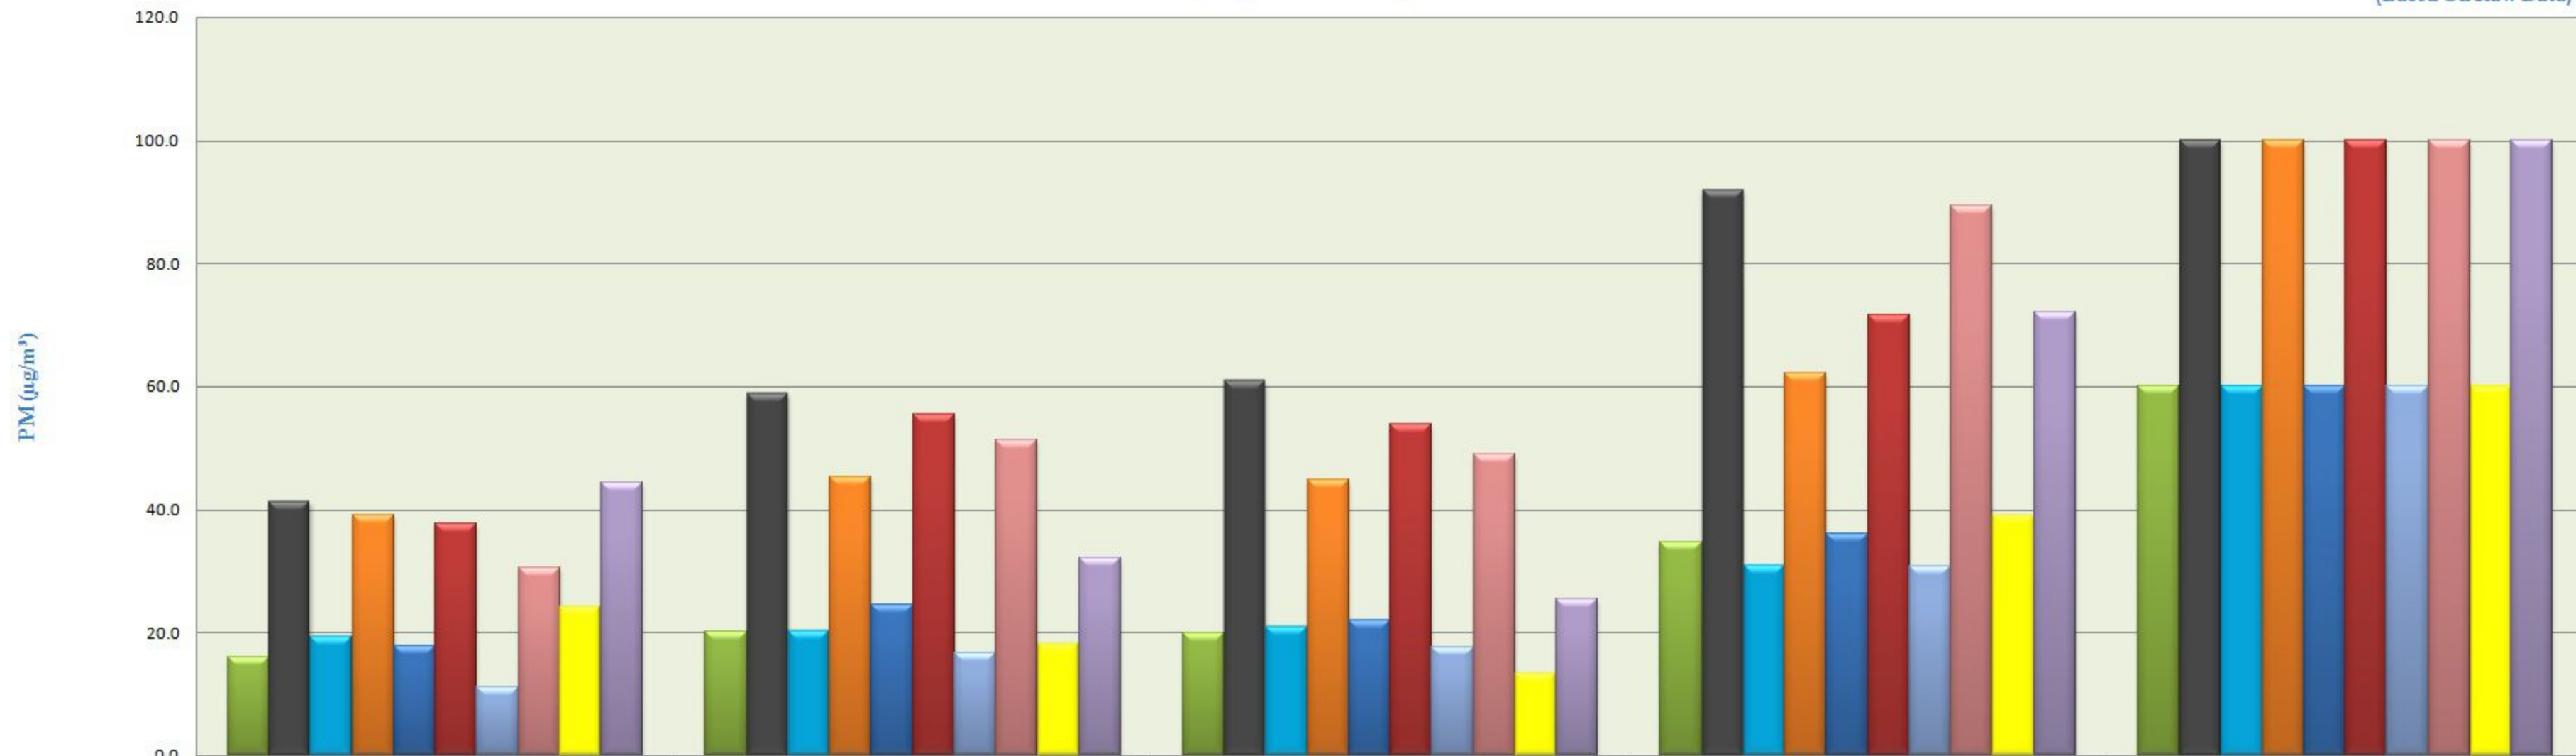

## City wise Weekly Comparative Trend of Particulate Matters (August - 2019)

(Based On Raw Data)

	1st to 7th Aug 2019	8th to 14th Aug 2019	15th to 21st Aug 2019	22nd to 31st Aug 2019	Standard Values
PM2.5 PITHAMPUR	16.0	20.0	19.9	34.7	60
PM10 PITHAMPUR	41.4	58.8	60.8	91.9	100
PM2.5 UJJAIN	19.4	20.4	21.1	30.9	60
PM10 UJJAIN	39.0	45.2	44.8	62.1	100
PM2.5 DEWAS	17.8	24.4	21.9	36.0	60
PM10 DEWAS	37.7	55.5	53.8	71.6	100
PM2.5 MANDIDEEP	11.1	16.6	17.5	30.8	60
PM10 MANDIDEEP	30.4	51.1	49.0	89.3	100
PM2.5 SINGRAULI	24.3	18.3	13.5	38.9	60
PM10 SINGRAULI	44.4	32.0	25.5	71.9	100