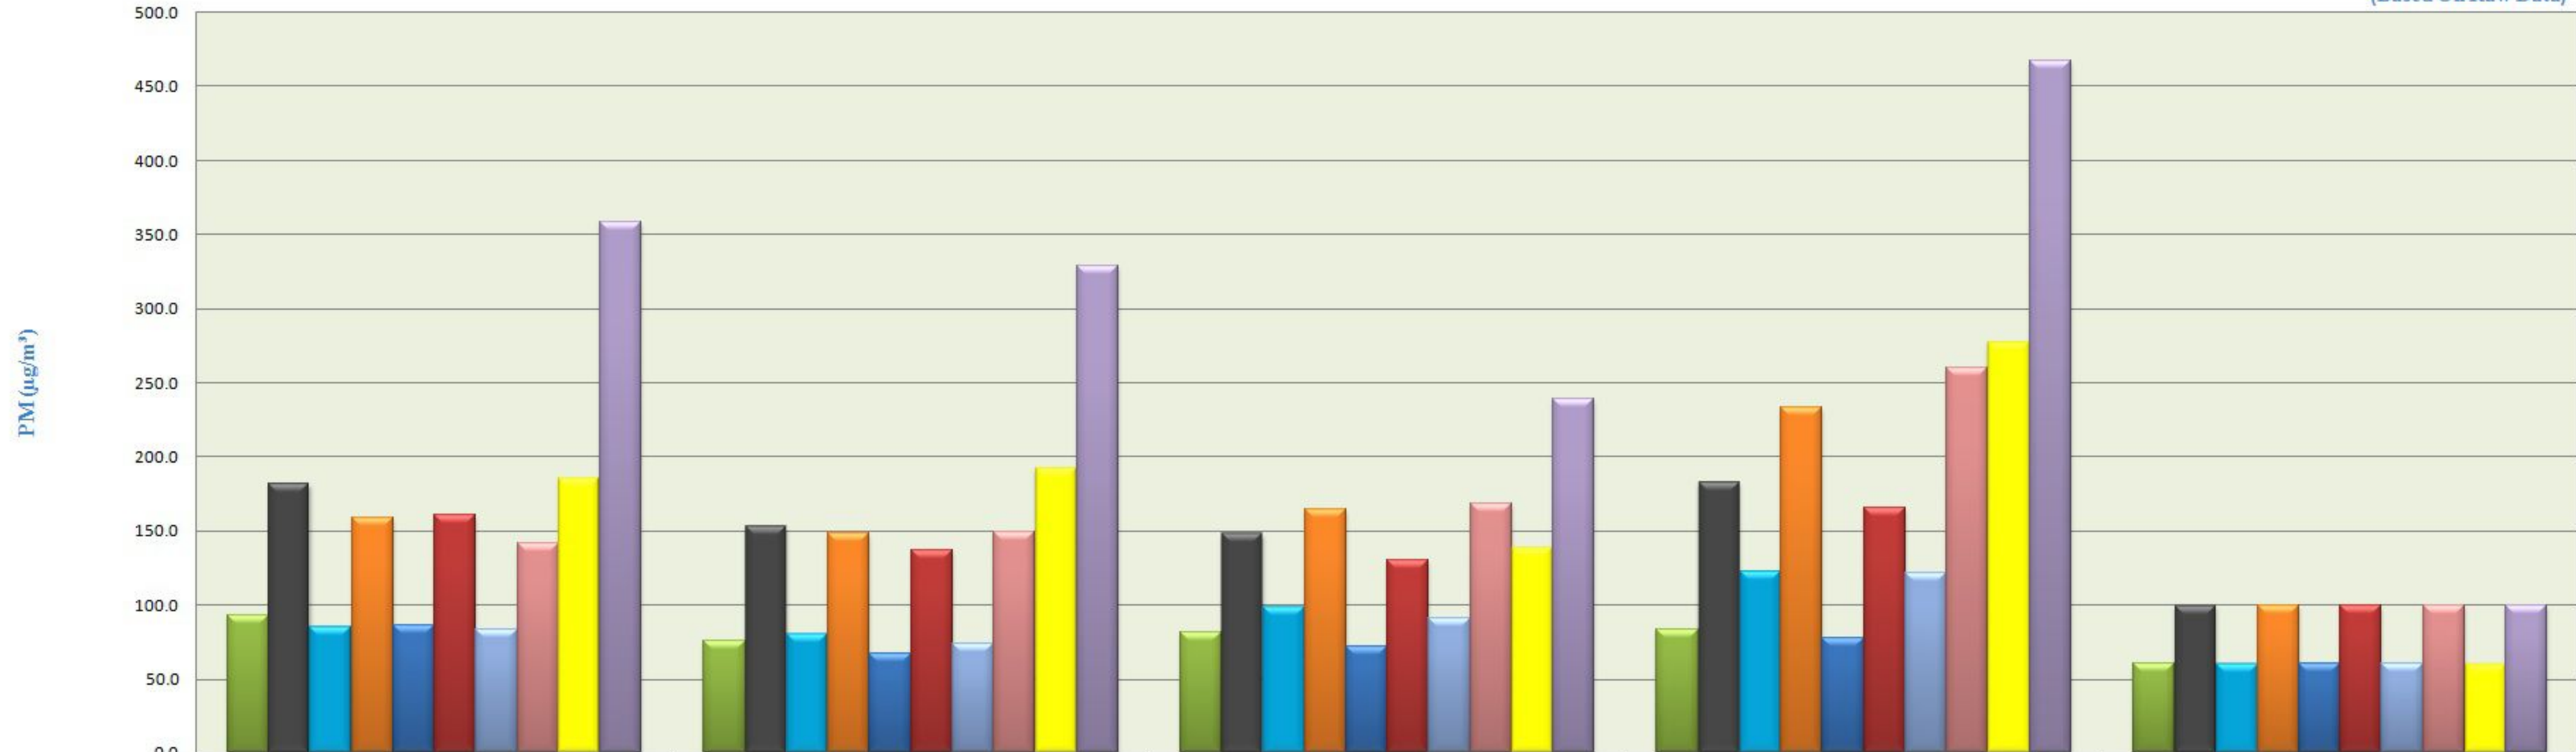

## City wise Weekly Comparative Trend of Particulate Matters (December - 2018)

(Based On Raw Data)

	1st to 7th Dec 2018	8th to 14th Dec 2018	15th to 21st Dec 2018	22nd to 31st Dec 2018	Standard Values
PM2.5 PITHAMPUR	93.0	75.5	81.0	82.9	60
PM10 PITHAMPUR	182.0	152.9	148.5	183.0	100
PM2.5 UJJAIN	84.9	80.1	98.5	123.0	60
PM10 UJJAIN	159.1	148.4	164.2	233.1	100
PM2.5 DEWAS	85.8	67.4	71.8	77.2	60
PM10 DEWAS	160.6	136.8	130.3	165.2	100
PM2.5 MANDIDEEP	83.8	73.6	90.6	121.6	60
PM10 MANDIDEEP	141.8	149.0	168.2	259.9	100
PM2.5 SINGRAULI	186.1	192.6	138.7	277.1	60
PM10 SINGRAULI	358.4	328.6	239.0	467.9	100