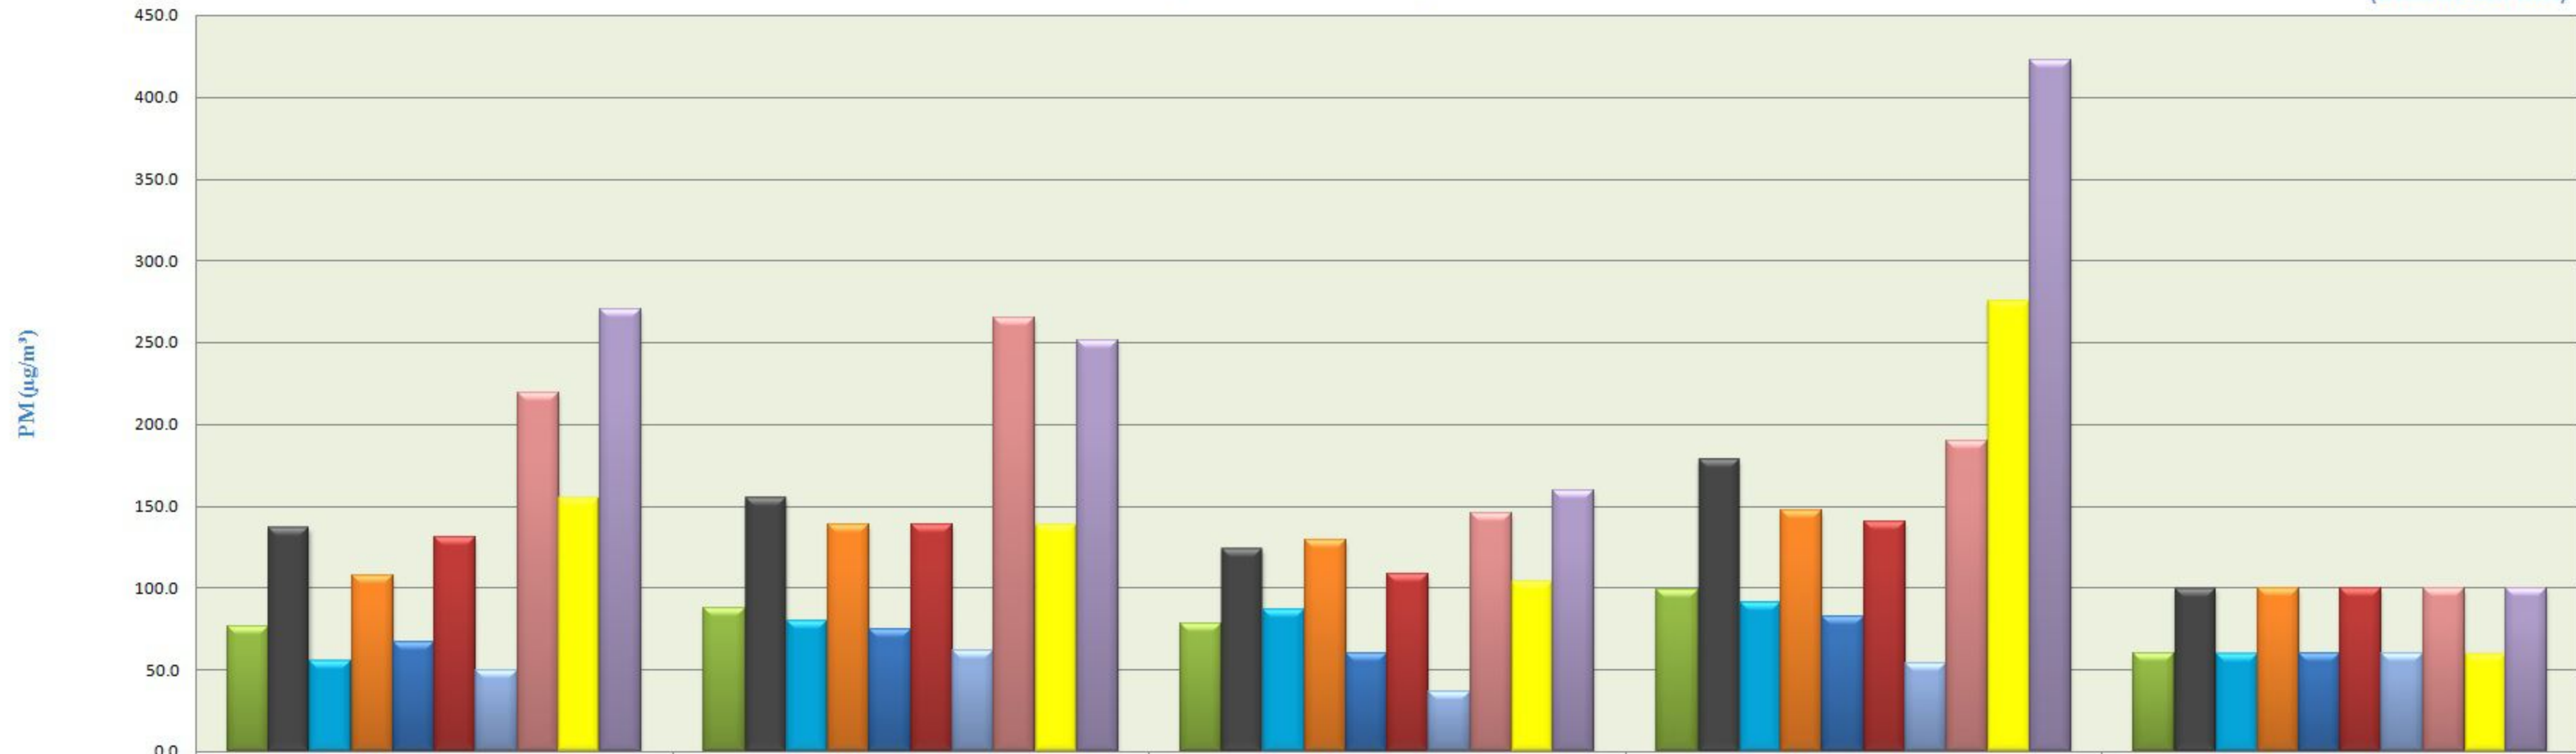

## City wise Weekly Comparative Trend of Particulate Matters (December - 2019)

(Based On Raw Data)

	1st to 7th Dec 2019	8th to 14th Dec 2019	15th to 21st Dec 2019	22nd to 31st Dec 2019	Standard Values
PM2.5 PITHAMPUR	76.6	87.4	78.0	98.5	60
PM10 PITHAMPUR	136.6	155.0	124.1	178.4	100
PM2.5 UJJAIN	55.6	79.8	86.8	90.6	60
PM10 UJJAIN	107.1	138.6	129.4	147.3	100
PM2.5 DEWAS	66.8	74.9	60.2	82.6	60
PM10 DEWAS	131.2	138.9	107.9	140.4	100
PM2.5 MANDIDEEP	49.5	61.3	36.3	54.2	60
PM10 MANDIDEEP	218.7	264.9	145.6	189.7	100
PM2.5 SINGRAULI	155.1	138.8	104.0	275.2	60
PM10 SINGRAULI	270.4	251.0	159.3	422.3	100