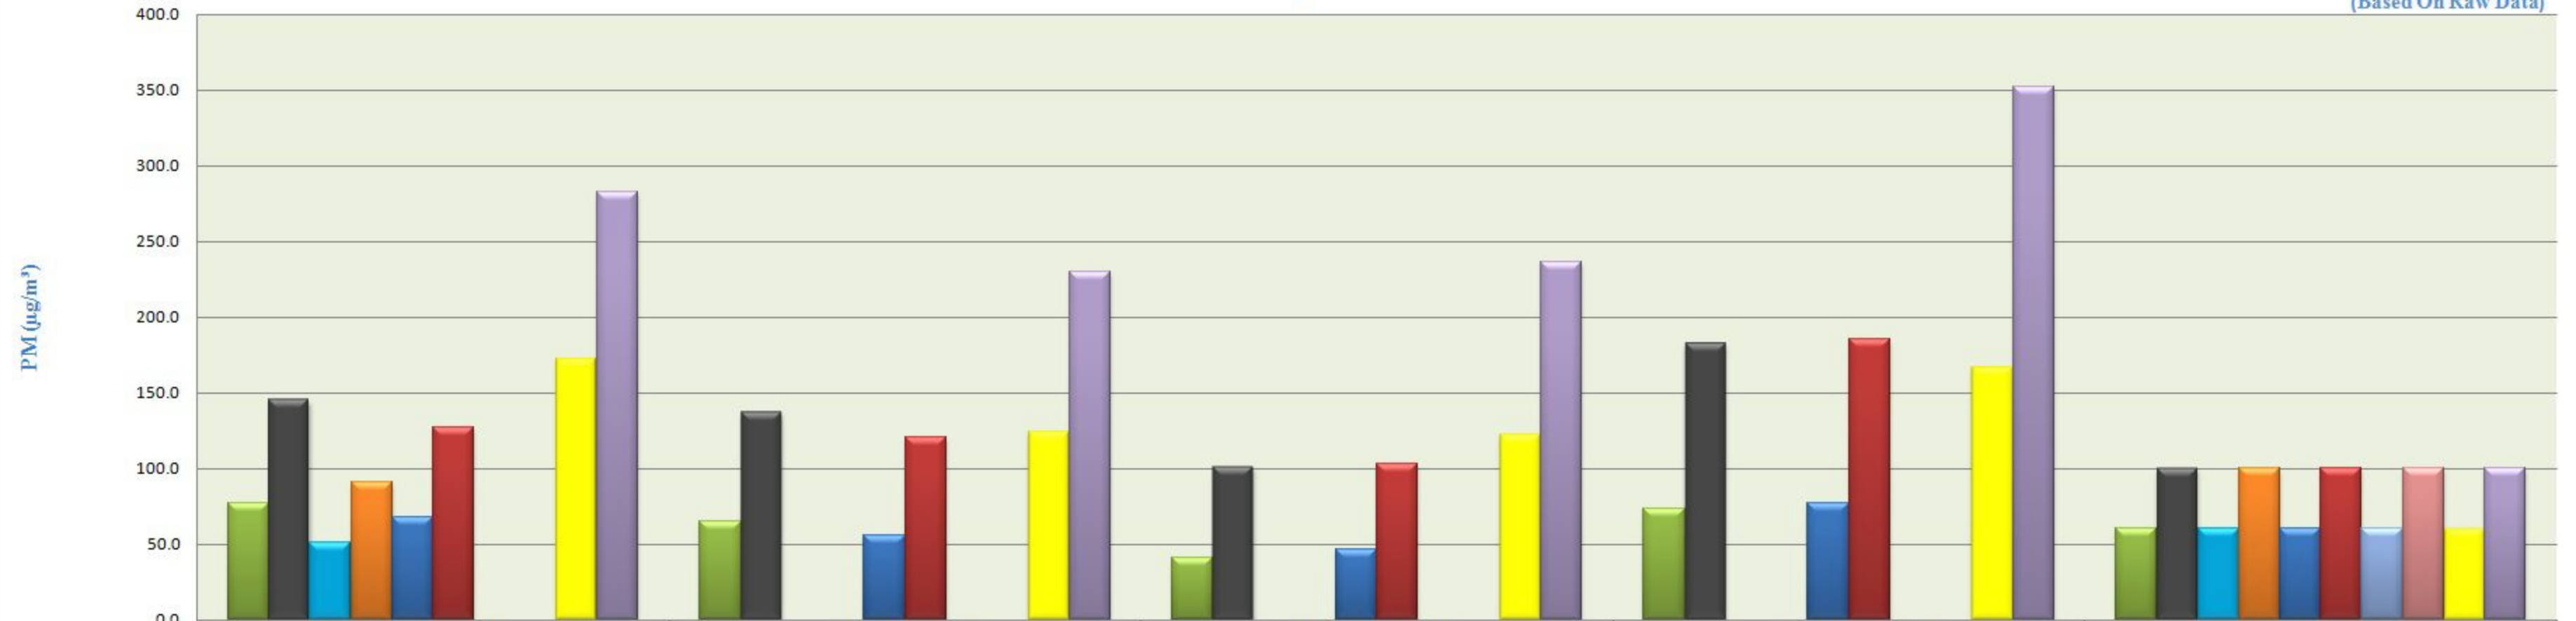

City wise Weekly Comparative Trend of Particulate Matters (January-2018)

(Based On Raw Data)

	1st to 7th Jan 2018	8th to 14th Jan 2018	15th to 21st Jan 2018	22nd to 31st Jan 2018	Standard Values
PM2.5 PITHAMPUR	77.2	64.6	41.2	73.5	60
PM10 PITHAMPUR	145.1	137.1	101.0	182.2	100
PM2.5 UJJAIN	51.0	0.0	0.0	0.0	60
PM10 UJJAIN	91.3	0.0	0.0	0.0	100
PM2.5 DEWAS	67.7	55.9	46.0	77.3	60
PM10 DEWAS	126.9	120.1	102.8	185.0	100
PM2.5 MANDIDEEP	0.0	0.0	0.0	0.0	60
PM10 MANDIDEEP	0.0	0.0	0.0	0.0	100
PM2.5 SINGRAULI	172.6	124.4	122.7	167.1	60
PM10 SINGRAULI	282.4	230.2	235.9	351.5	100