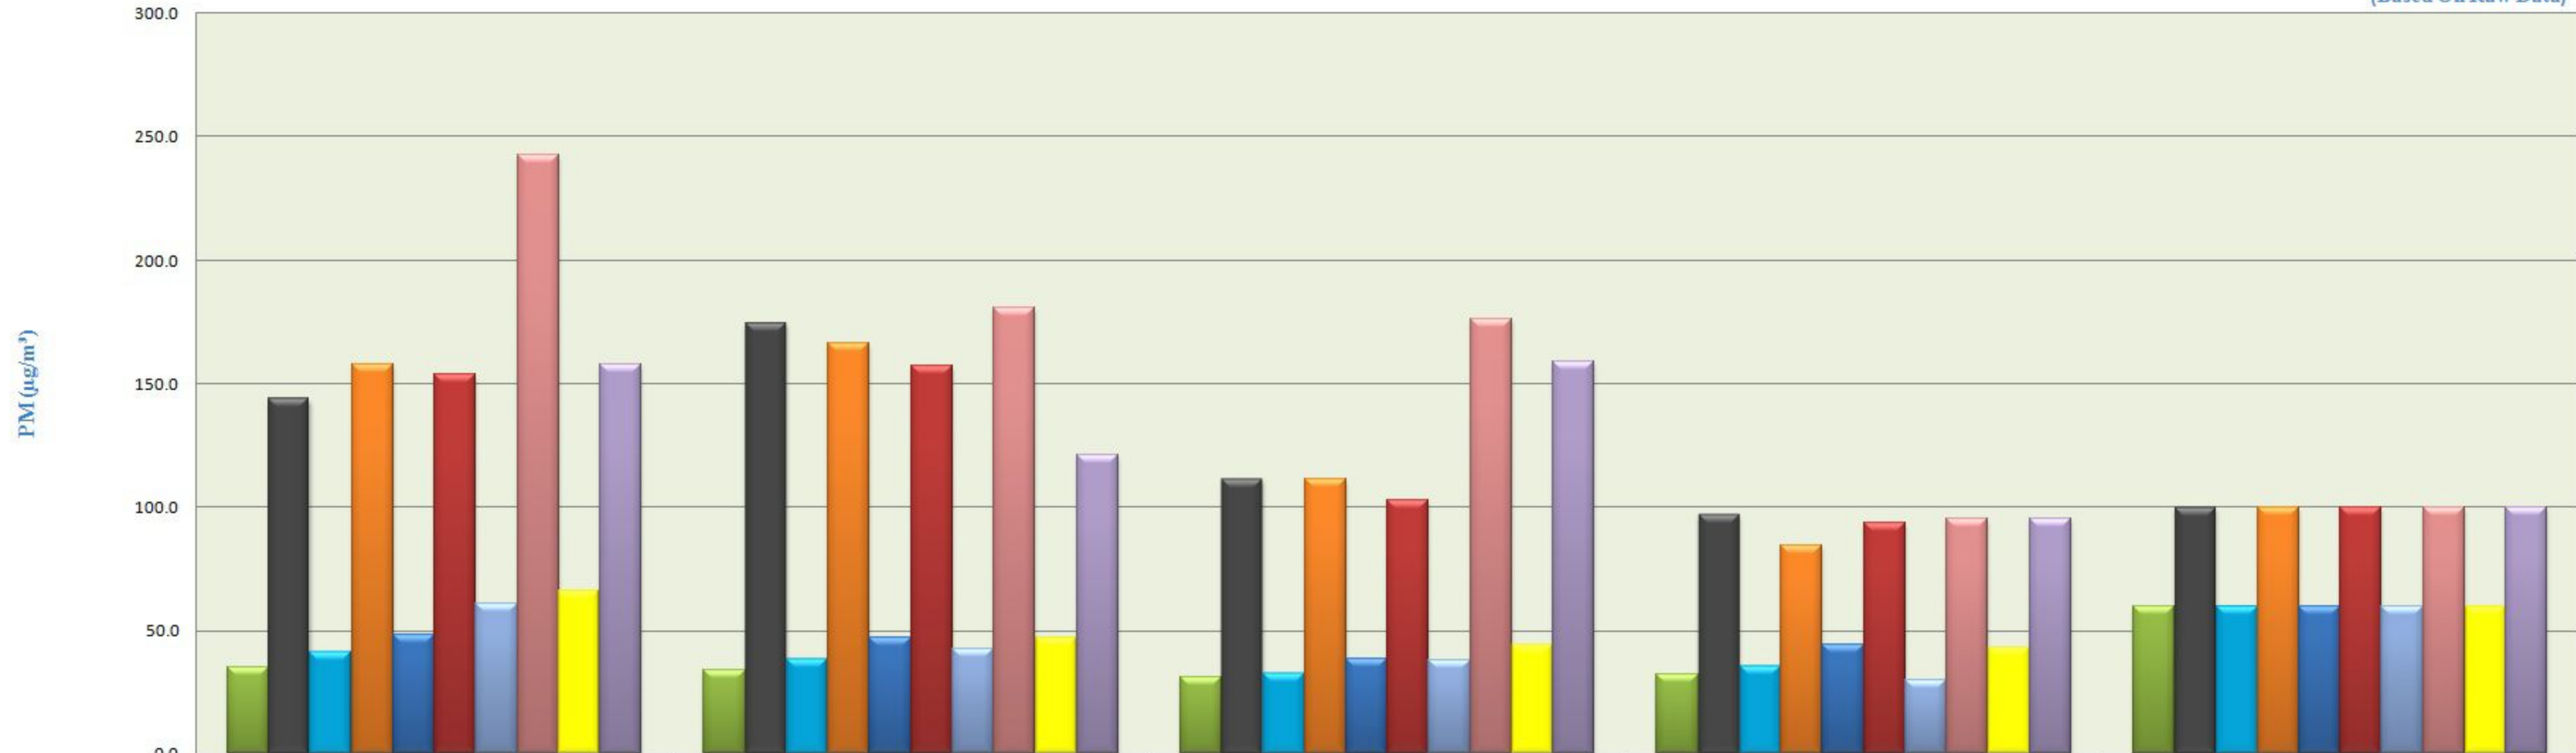

City wise Weekly Comparative Trend of Particulate Matters (June -2018)

(Based On Raw Data)

	1st to 7th June 2018	8th to 14th June 2018	15th to 21st June 2018	22nd to 30th June 2018	Standard Values
PM2.5 PITHAMPUR	35.2	33.7	31.1	32.4	60
PM10 PITHAMPUR	143.8	174.7	111.6	97.1	100
PM2.5 UJJAIN	41.1	38.4	32.8	35.6	60
PM10 UJJAIN	158.0	166.2	111.6	84.2	100
PM2.5 DEWAS	48.2	47.2	38.7	44.5	60
PM10 DEWAS	153.7	157.4	102.7	93.8	100
PM2.5 MANDIDEEP	61.0	42.7	38.1	29.9	60
PM10 MANDIDEEP	242.4	180.4	176.3	95.4	100
PM2.5 SINGRAULI	65.9	47.1	44.3	43.0	60
PM10 SINGRAULI	158.0	121.2	158.9	95.2	100