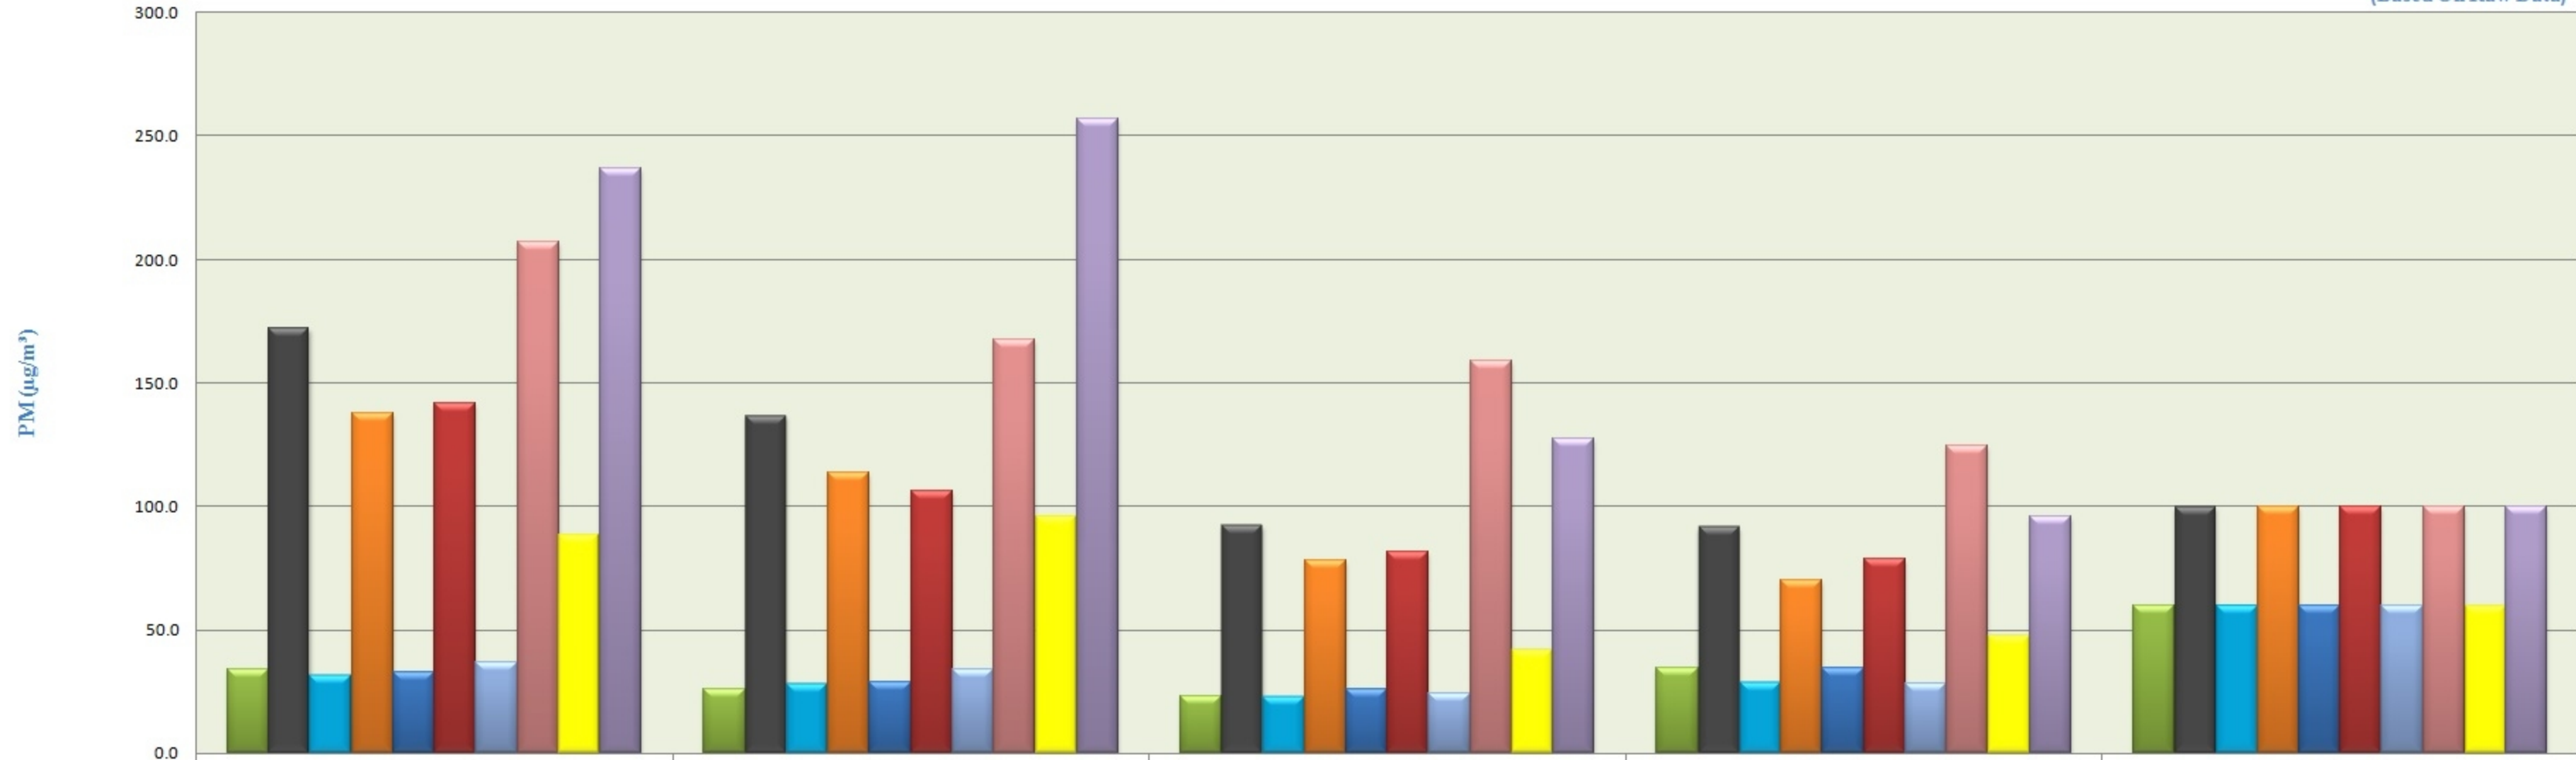

City wise Weekly Comparative Trend of Particulate Matters (June - 2019)

(Based On Raw Data)

	1st to 7th June 2019	8th to 14th June 2019	15th to 21st June 2019	22nd to 30th June 2019	Standard Values
PM2.5 PITHAMPUR	33.9	25.8	23.3	34.7	60
PM10 PITHAMPUR	172.3	136.9	92.3	91.6	100
PM2.5 UJJAIN	31.7	28.0	22.8	29.0	60
PM10 UJJAIN	137.7	113.6	78.3	69.9	100
PM2.5 DEWAS	32.8	28.9	25.8	34.4	60
PM10 DEWAS	141.5	106.1	81.4	78.5	100
PM2.5 MANDIDEEP	36.6	34.2	24.4	28.4	60
PM10 MANDIDEEP	207.0	167.7	158.8	124.3	100
PM2.5 SINGRAULI	88.6	95.7	42.2	47.5	60
PM10 SINGRAULI	236.9	257.2	127.1	96.0	100