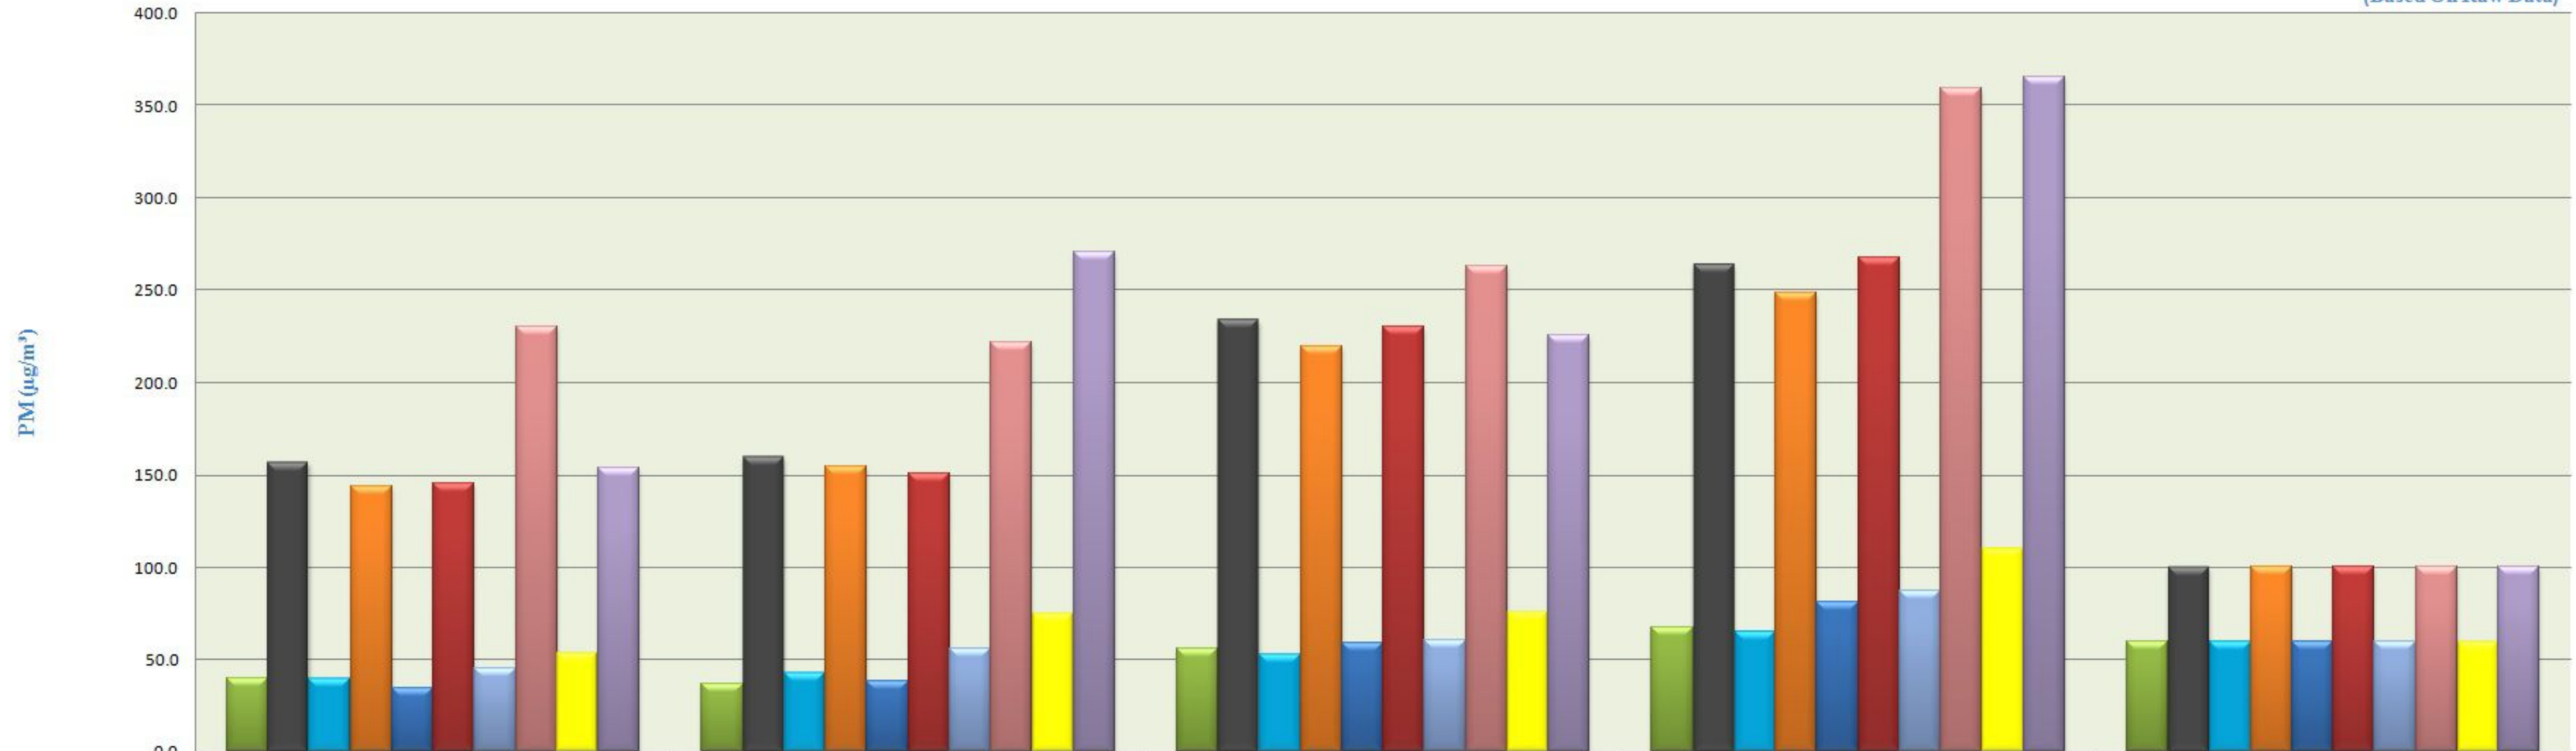

City wise Weekly Comparative Trend of Particulate Matters (May-2018)

(Based On Raw Data)

	1st to 7th May 2018	8th to 14th May 2018	15th to 21st May 2018	22nd to 31st May 2018	Standard Values
PM2.5 PITHAMPUR	39.7	37.1	56.1	67.7	60
PM10 PITHAMPUR	157.1	159.9	233.9	263.9	100
PM2.5 UJJAIN	40.3	43.0	53.0	64.9	60
PM10 UJJAIN	144.1	154.5	219.8	248.8	100
PM2.5 DEWAS	34.8	38.0	59.2	81.5	60
PM10 DEWAS	145.3	150.9	230.4	267.8	100
PM2.5 MANDIDEEP	45.6	55.8	60.4	86.9	60
PM10 MANDIDEEP	230.3	221.5	263.2	359.5	100
PM2.5 SINGRAULI	53.8	75.4	76.2	110.5	60
PM10 SINGRAULI	153.8	270.6	225.9	365.8	100