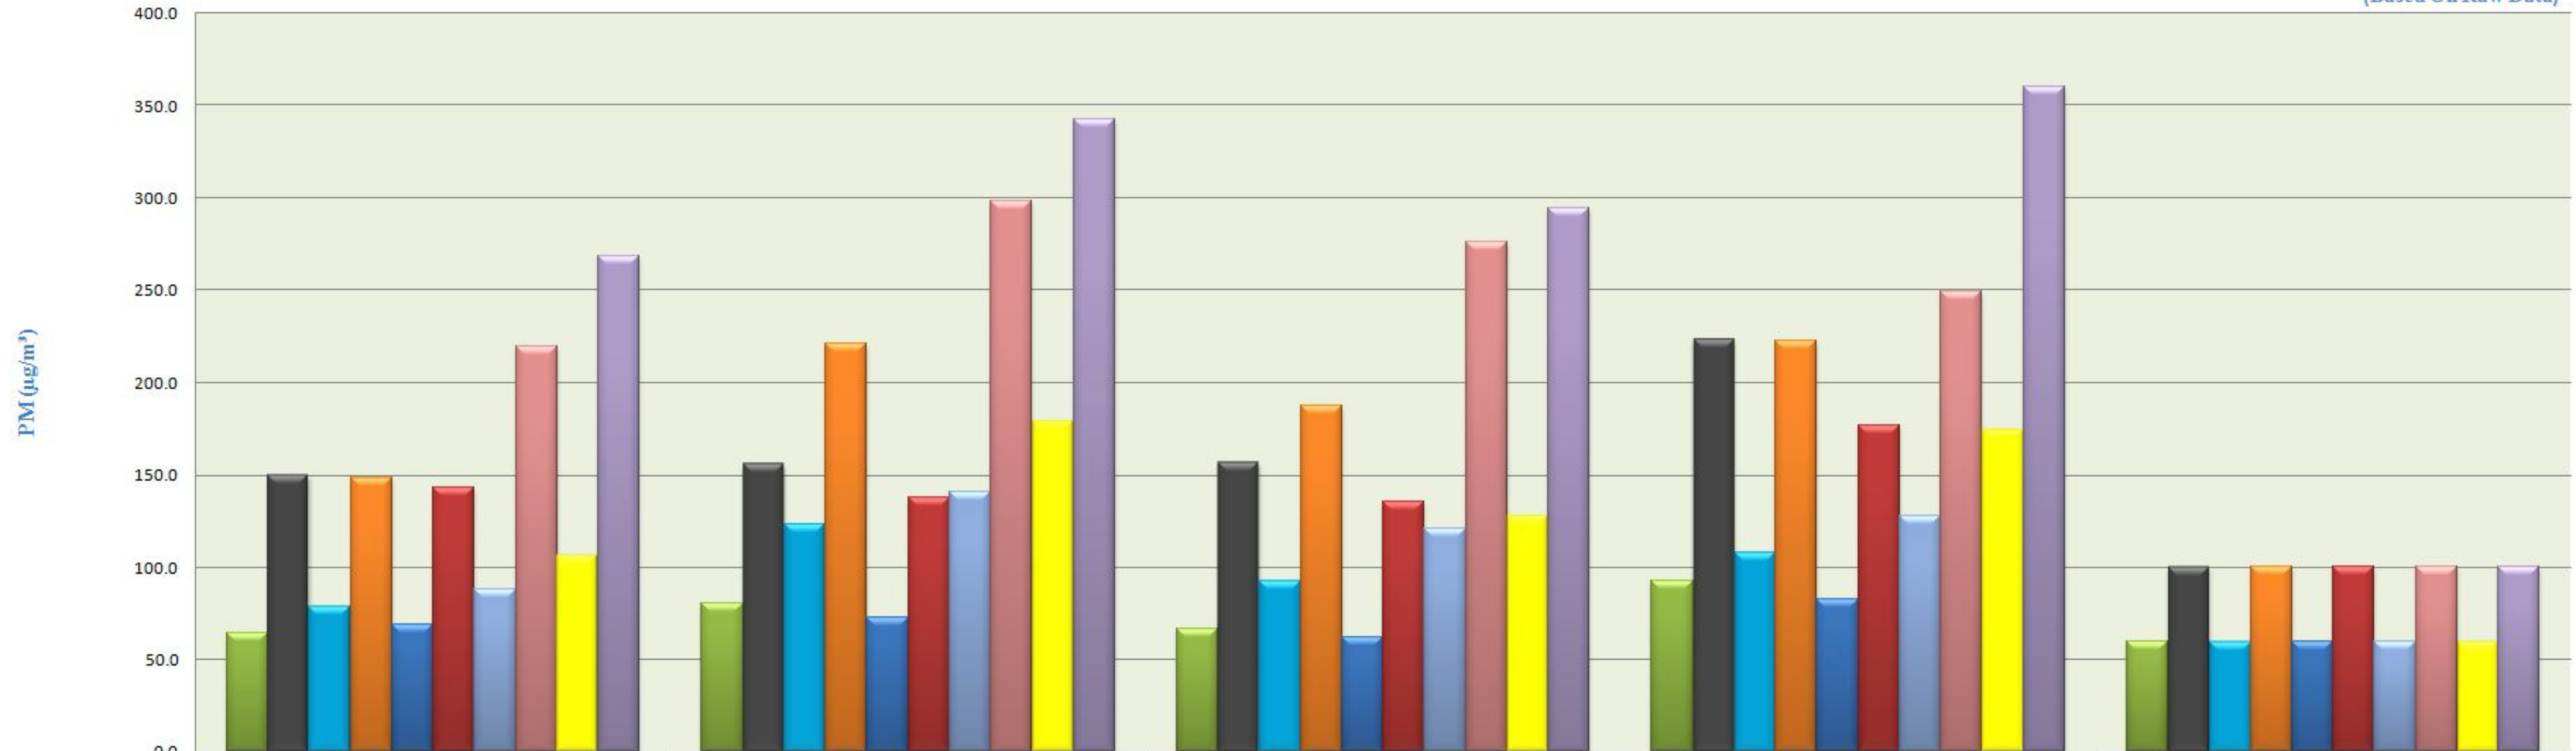

City wise Weekly Comparative Trend of Particulate Matters (November - 2018)

(Based On Raw Data)

	1st to 7th Nov 2018	8th to 14th Nov 2018	15th to 21st Nov 2018	22nd to 30th Nov 2018	Standard Values
PM2.5 PITHAMPUR	64.7	80.7	66.6	92.6	60
PM10 PITHAMPUR	150.0	155.8	156.6	223.3	100
PM2.5 UJJAIN	78.8	123.0	92.5	107.8	60
PM10 UJJAIN	148.6	221.3	187.8	222.2	100
PM2.5 DEWAS	69.1	72.6	62.4	82.5	60
PM10 DEWAS	142.8	138.0	135.5	176.7	100
PM2.5 MANDIDEEP	88.2	140.5	121.2	127.7	60
PM10 MANDIDEEP	219.3	298.5	275.8	249.7	100
PM2.5 SINGRAULI	106.6	179.4	127.7	174.2	60
PM10 SINGRAULI	268.8	342.4	294.5	360.3	100