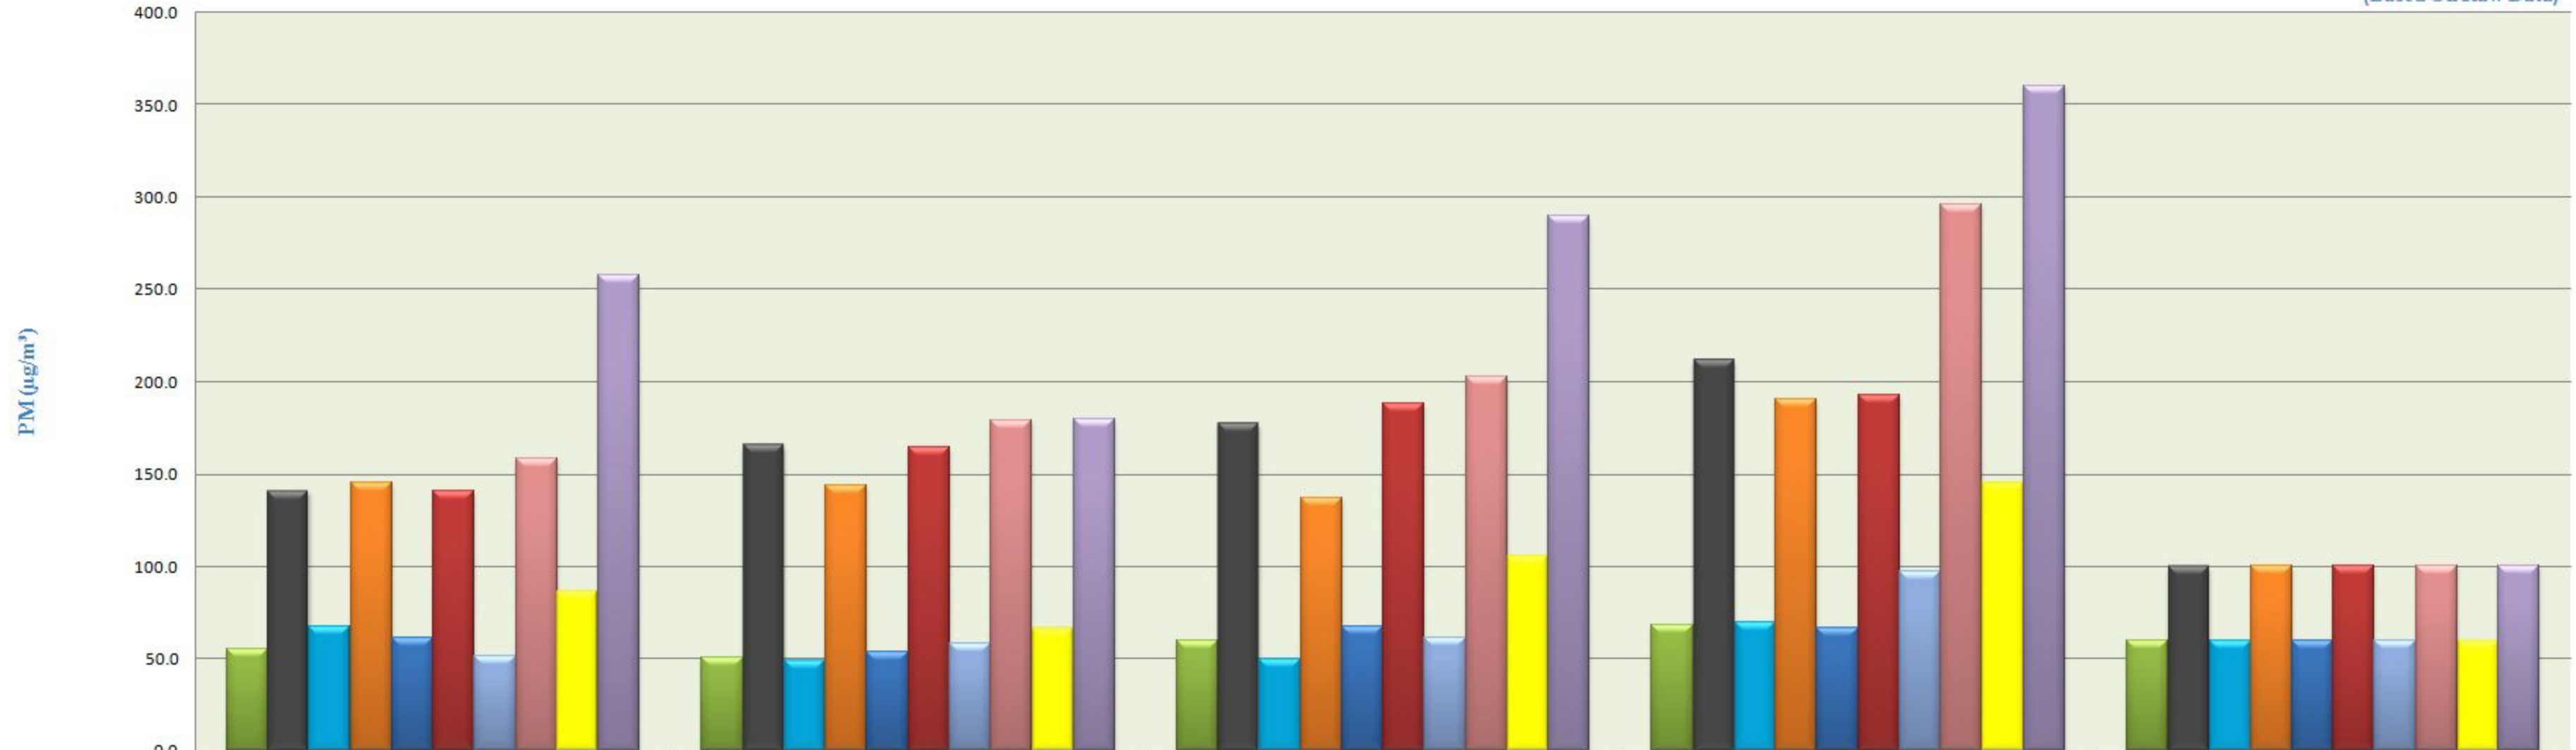

## City wise Weekly Comparative Trend of Particulate Matters (October - 2018)

(Based On Raw Data)

	1st to 7th Oct 2018	8th to 14th Oct 2018	15th to 21st Oct 2018	22nd to 31st Oct 2018	Standard Values
PM2.5 PITHAMPUR	55.2	50.7	59.6	68.4	60
PM10 PITHAMPUR	141.2	165.7	177.3	211.7	100
PM2.5 UJJAIN	67.8	48.8	49.5	69.8	60
PM10 UJJAIN	145.1	144.1	137.0	190.2	100
PM2.5 DEWAS	61.0	53.3	67.1	66.6	60
PM10 DEWAS	140.6	164.1	188.4	193.1	100
PM2.5 MANDIDEEP	51.4	58.0	61.3	97.0	60
PM10 MANDIDEEP	158.3	178.8	202.7	296.3	100
PM2.5 SINGRAULI	86.4	66.8	105.6	145.5	60
PM10 SINGRAULI	258.0	179.4	290.0	360.5	100