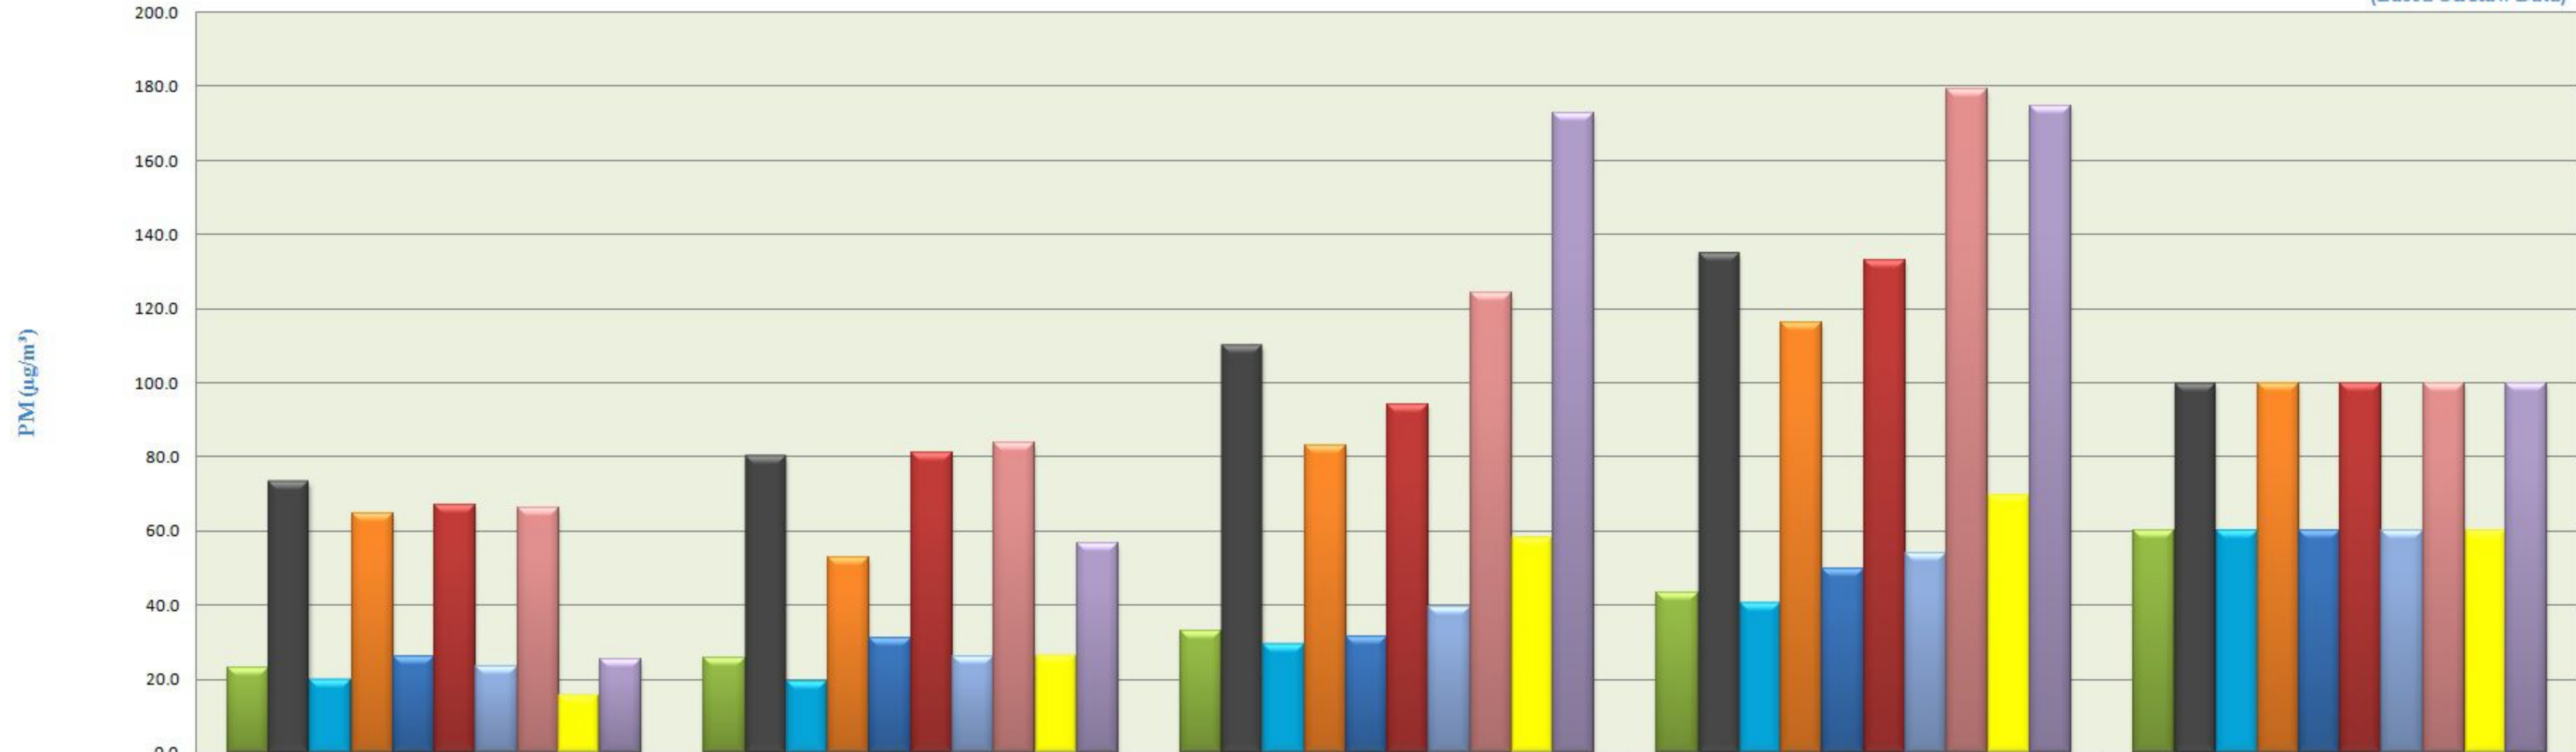

City wise Weekly Comparative Trend of Particulate Matters (September - 2018)

(Based On Raw Data)

	1st to 7th Sep 2018	8th to 14th Sep 2018	15th to 21st Sep 2018	22nd to 30th Sep 2018	Standard Values
PM2.5 PITHAMPUR	22.9	25.5	32.8	43.3	60
PM10 PITHAMPUR	73.3	80.5	110.1	135.1	100
PM2.5 UJJAIN	20.1	19.4	29.3	40.5	60
PM10 UJJAIN	64.8	52.8	83.1	116.2	100
PM2.5 DEWAS	25.9	30.9	31.3	49.6	60
PM10 DEWAS	67.1	81.1	94.1	133.2	100
PM2.5 MANDIDEEP	23.3	26.0	39.5	54.1	60
PM10 MANDIDEEP	66.3	83.6	124.3	179.2	100
PM2.5 SINGRAULI	15.7	26.4	58.2	69.8	60
PM10 SINGRAULI	25.5	56.5	172.9	174.8	100