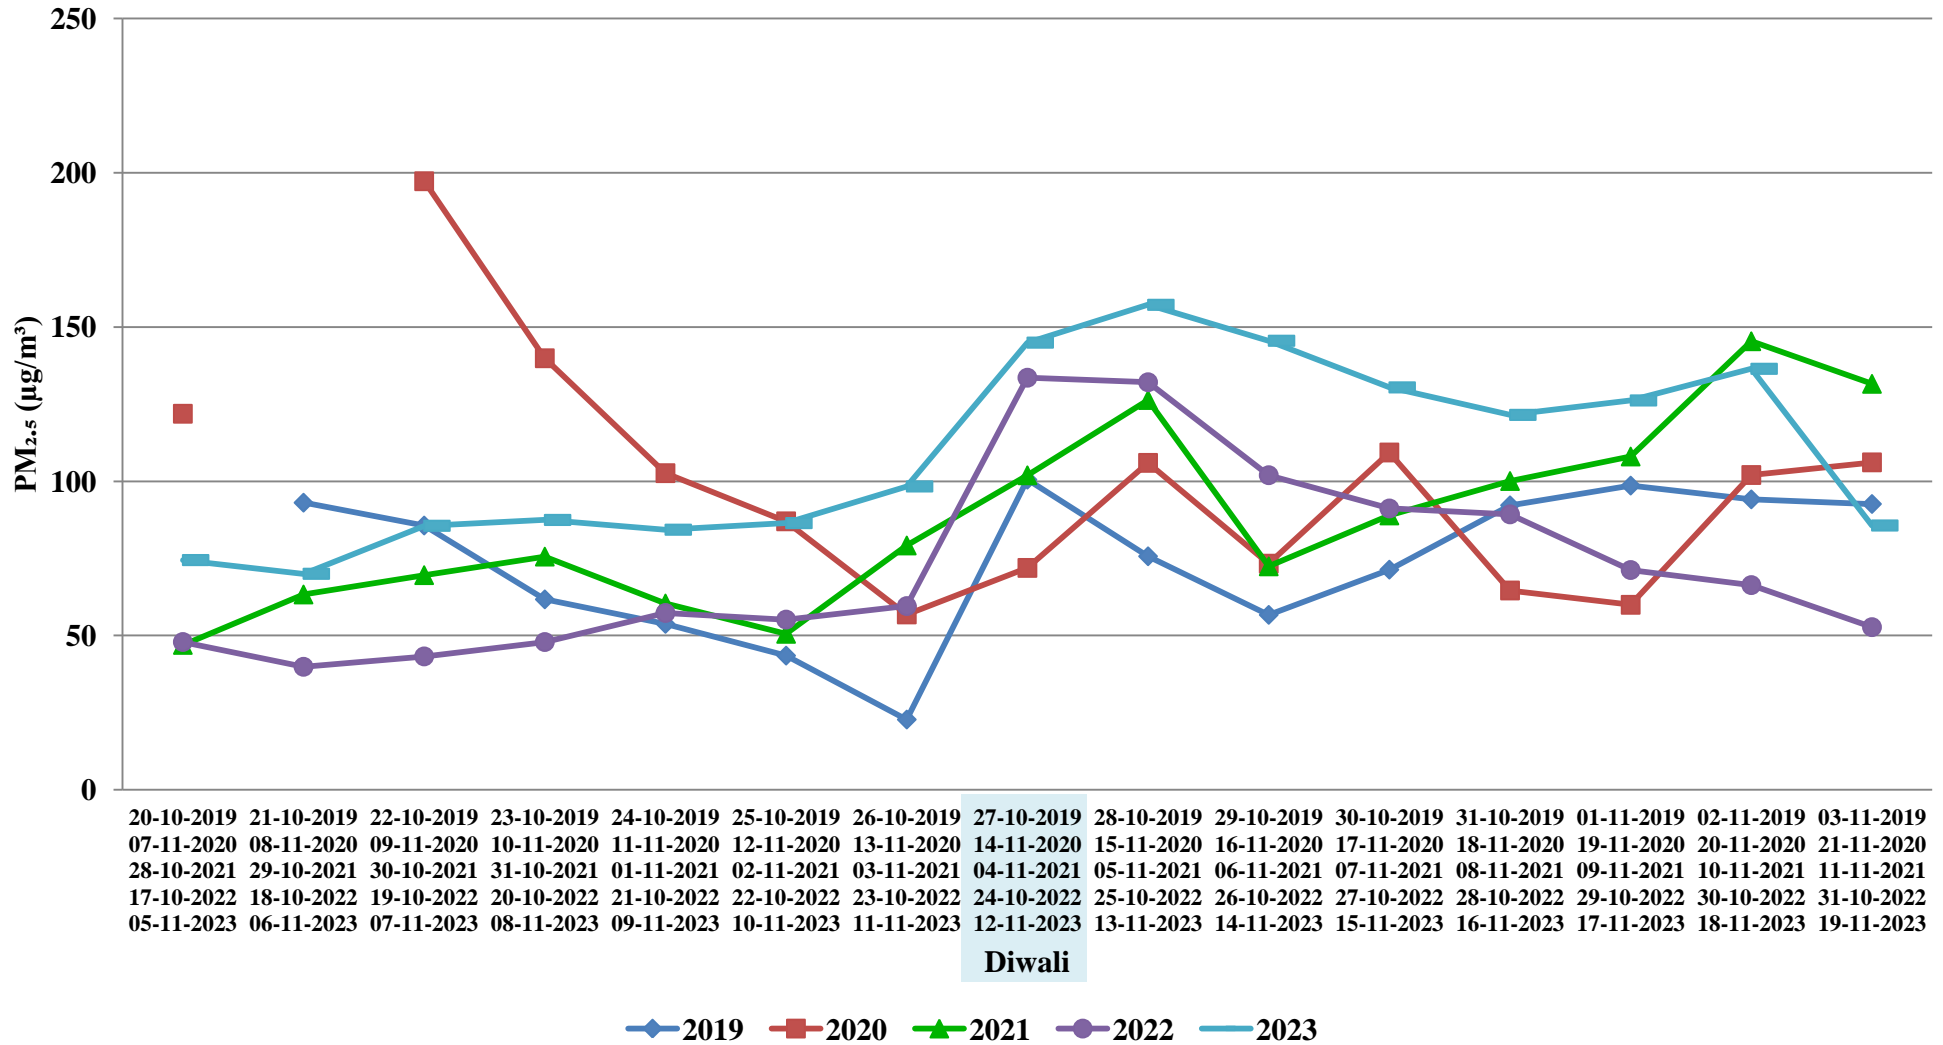

Bhopal, T T Nagar

Dewas, Bhopal Chauraha

Indore, Chhoti Gwaltoli

Jabalpur, Marhatal

Katni, Gole Bazar

Mandideep, Sector New Industrial Area

Pithampur, Sector-2 Industrial Area

Satna, Satna Cement Works