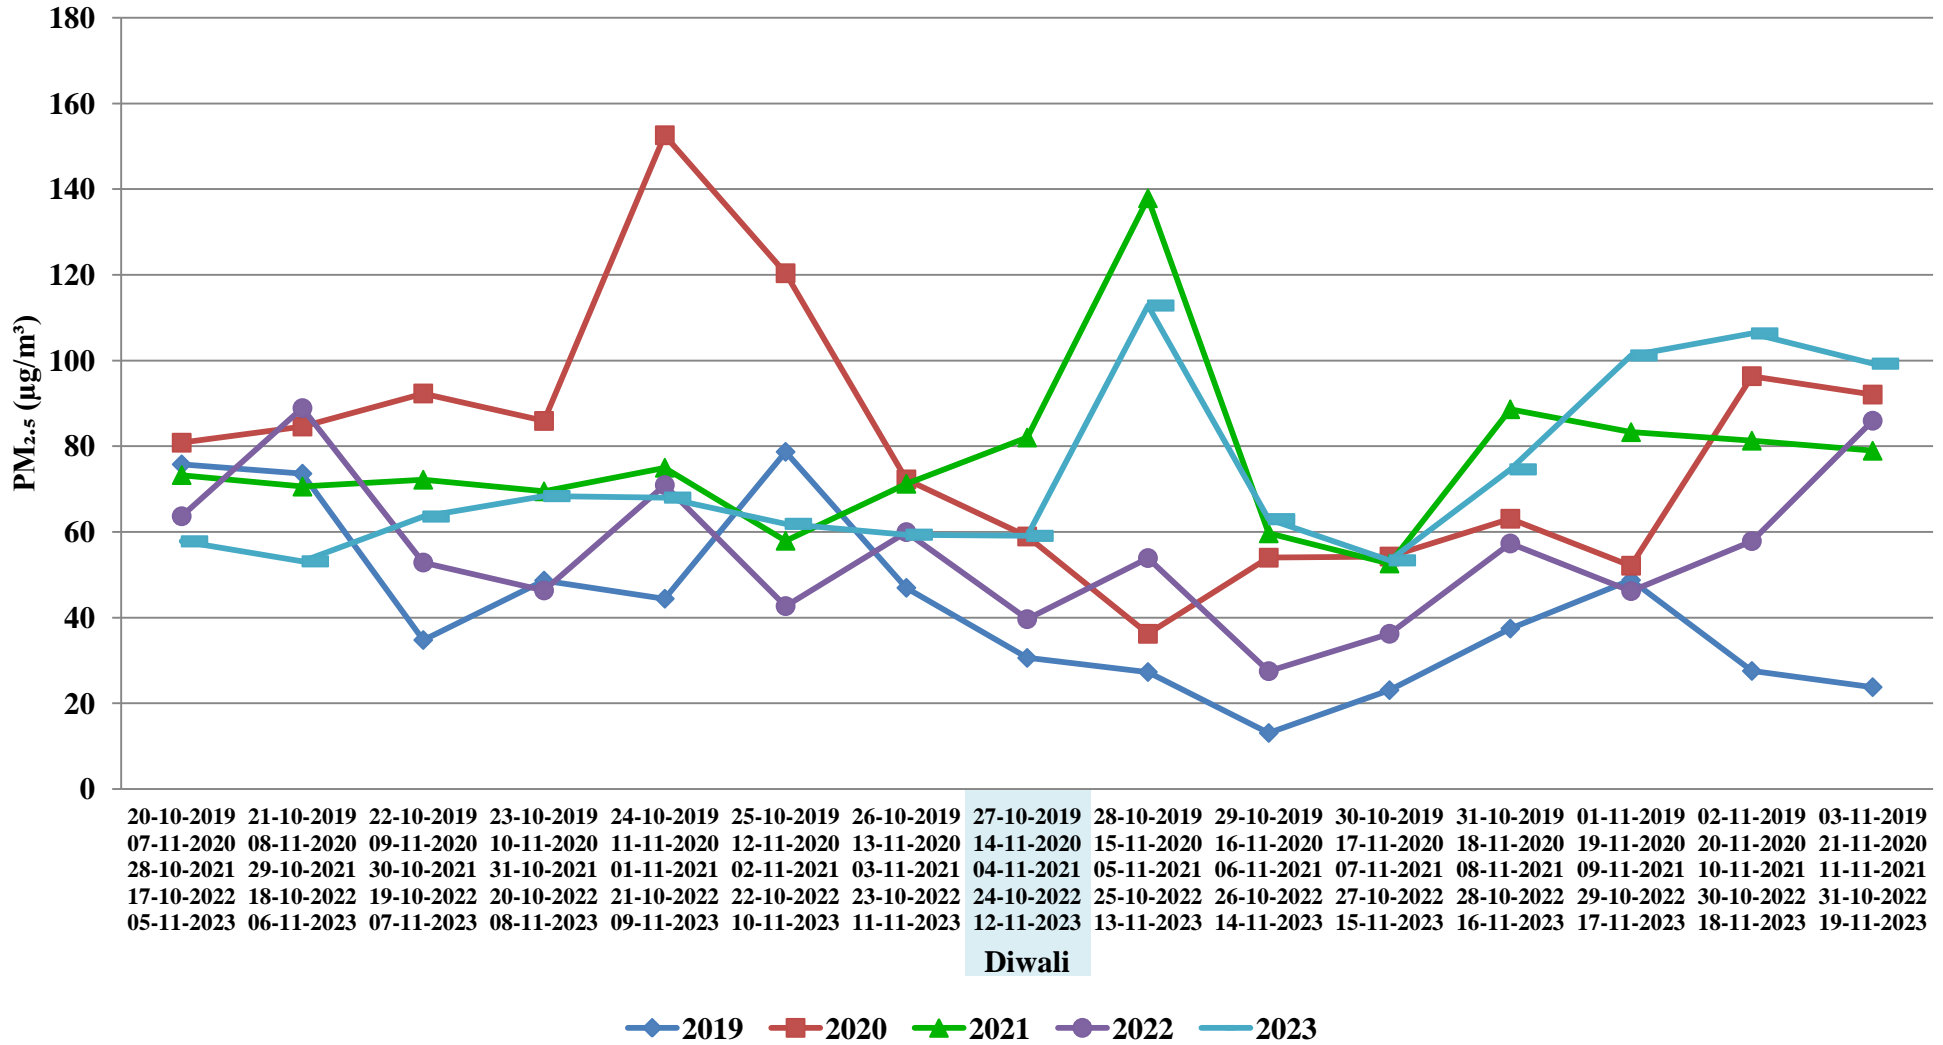

Bhopal, T T Nagar

Dewas, Bhopal Chauraha

Indore, Chhoti Gwaltoli

Jabalpur, Marhatal

Katni, Gole Bazar

Mandideep, Sector New Industrial Area

Pithampur, Sector-2 Industrial Area

Satna, Satna Cement Works