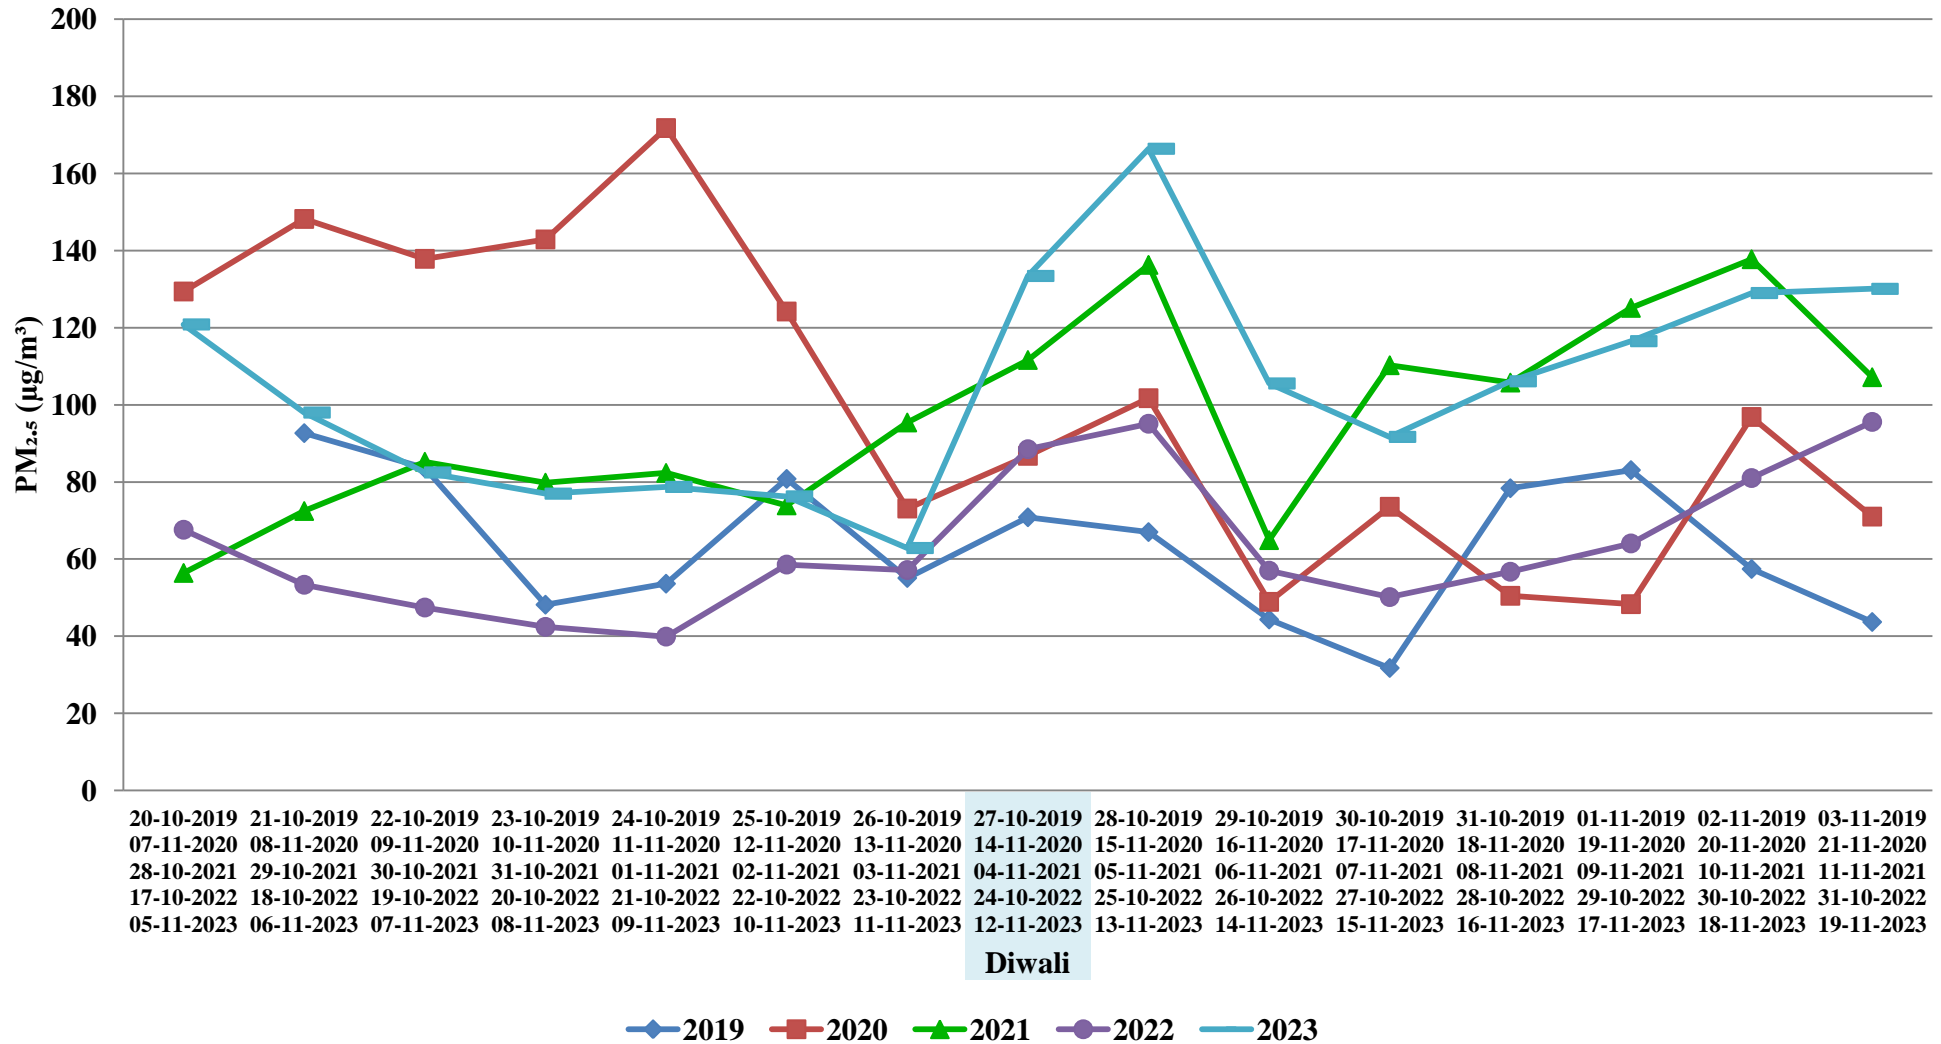

Bhopal, T T Nagar

Dewas, Bhopal Chauraha

Indore, Chhoti Gwaltoli

Jabalpur, Marhatal

Katni, Gole Bazar

Mandideep, Sector New Industrial Area

Pithampur, Sector-2 Industrial Area

Satna, Satna Cement Works