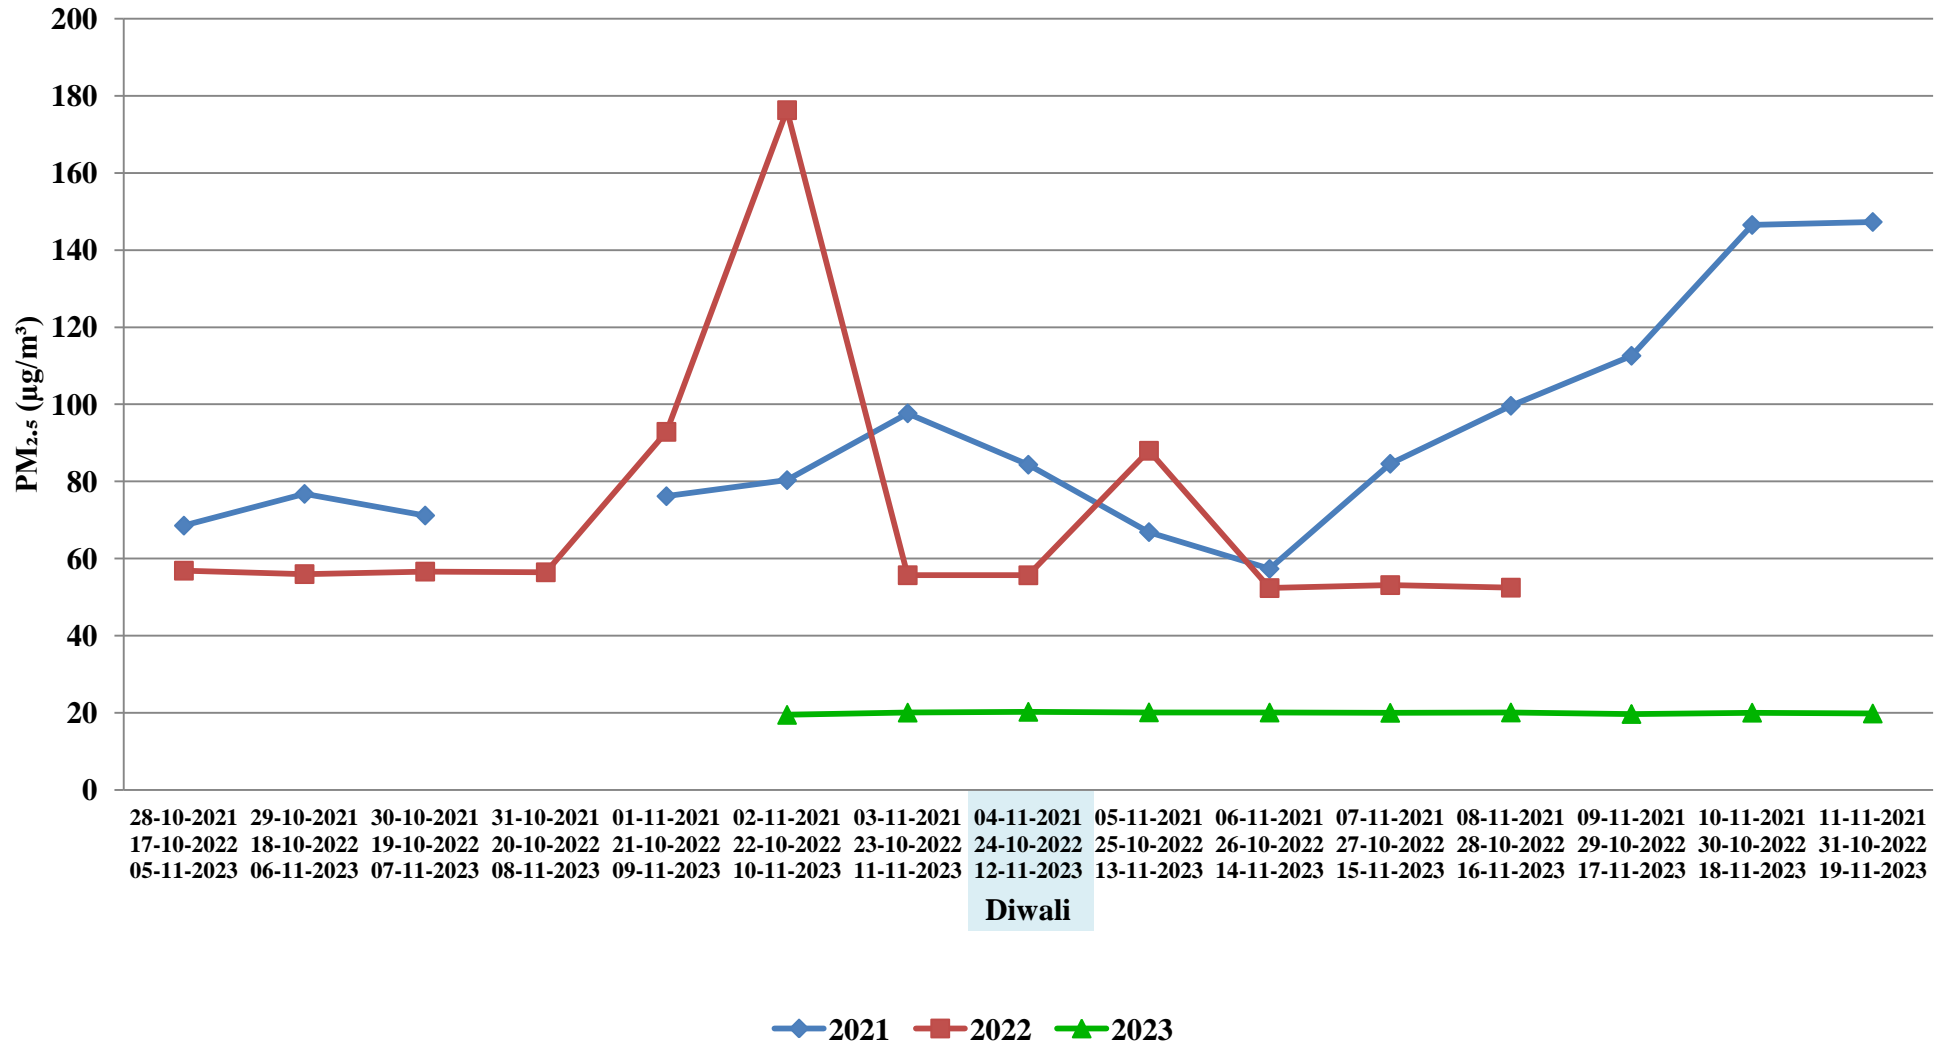

Katni, Regional Office