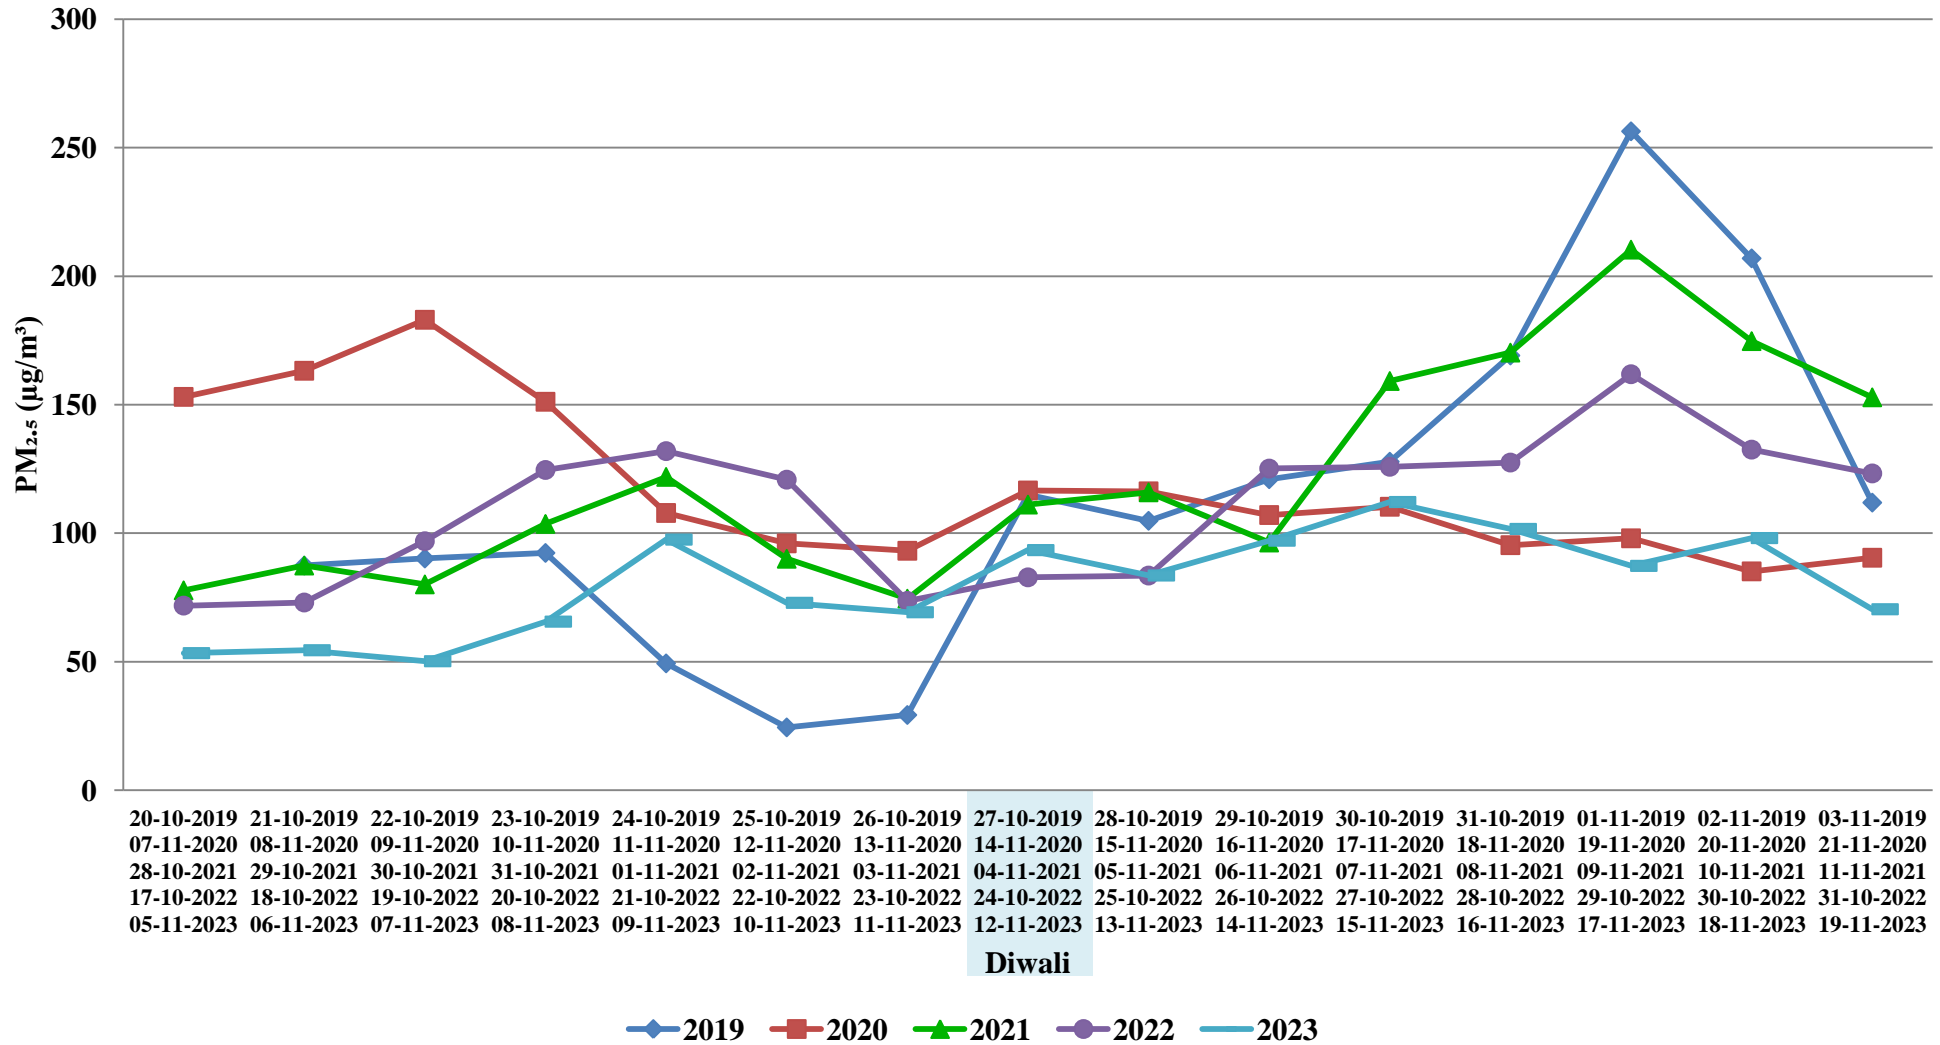

Singrauli, Surya Kiran Bhawan Dudhichua