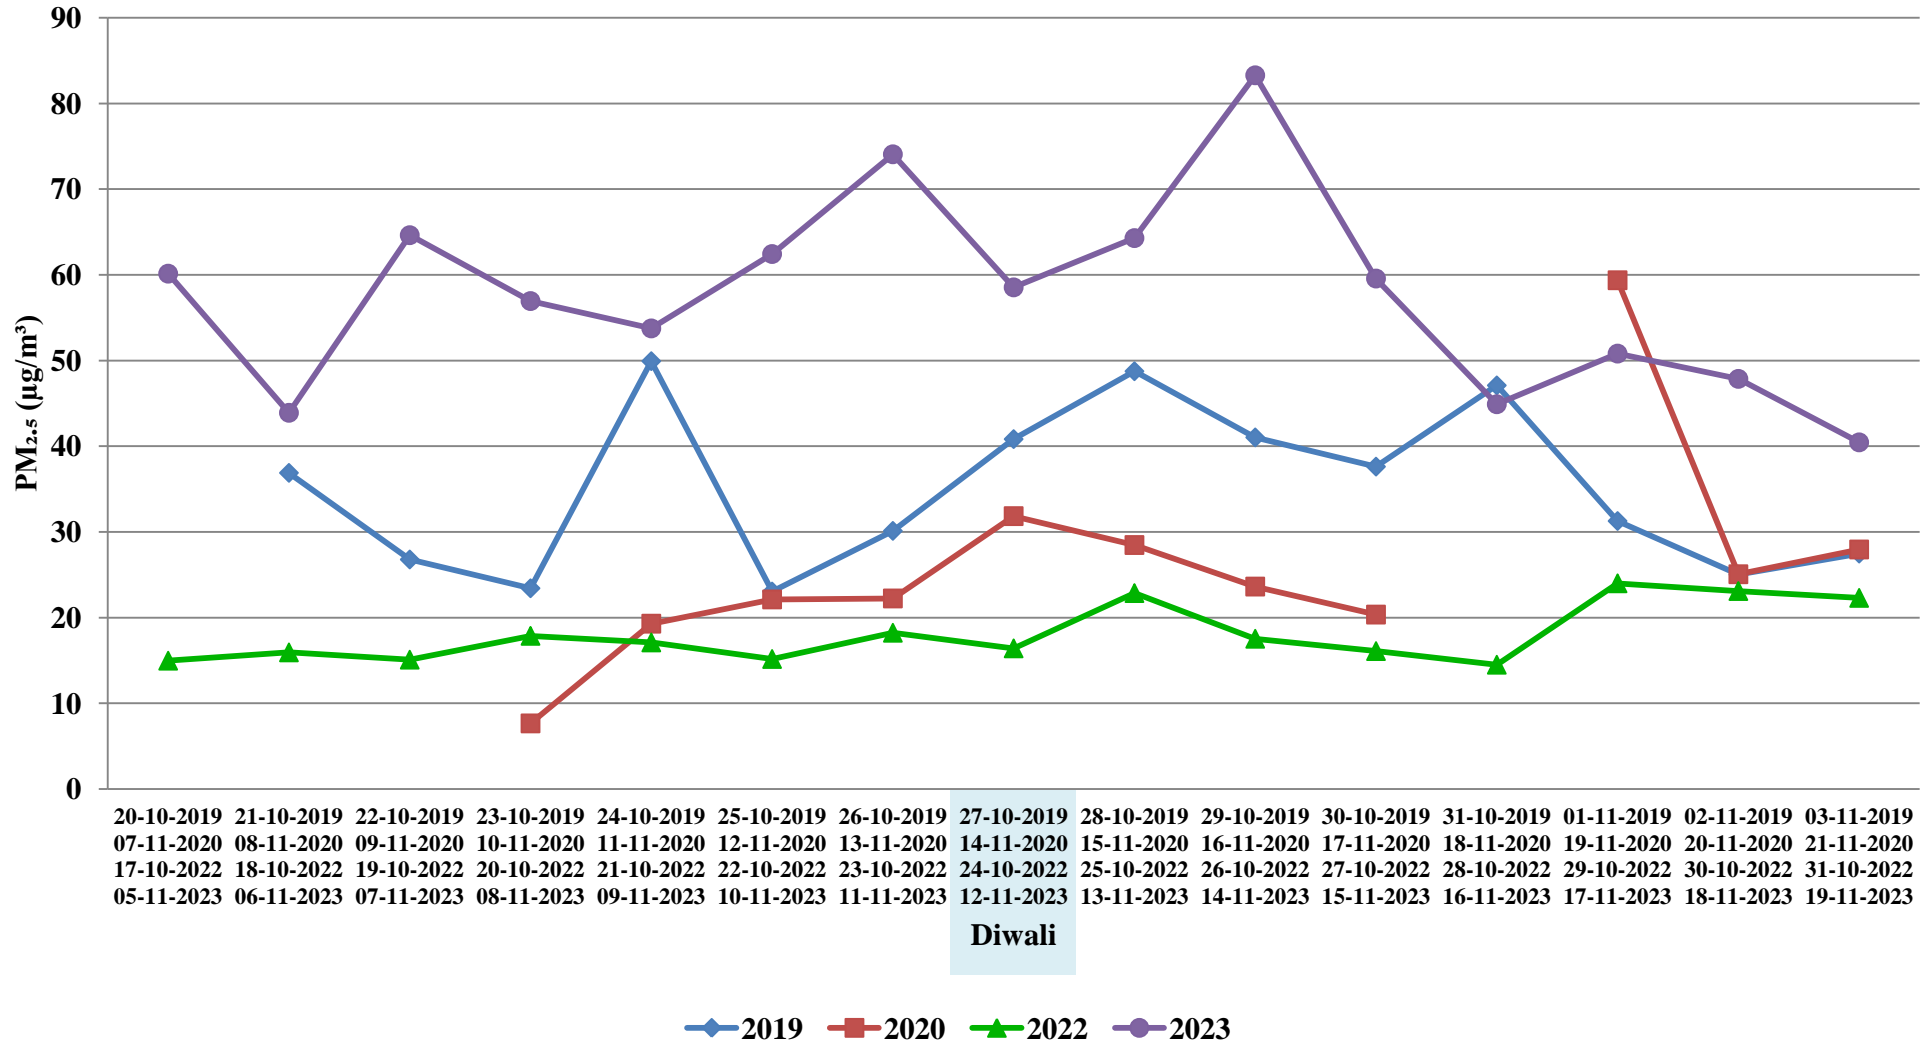

Maihar , Sharda Temple