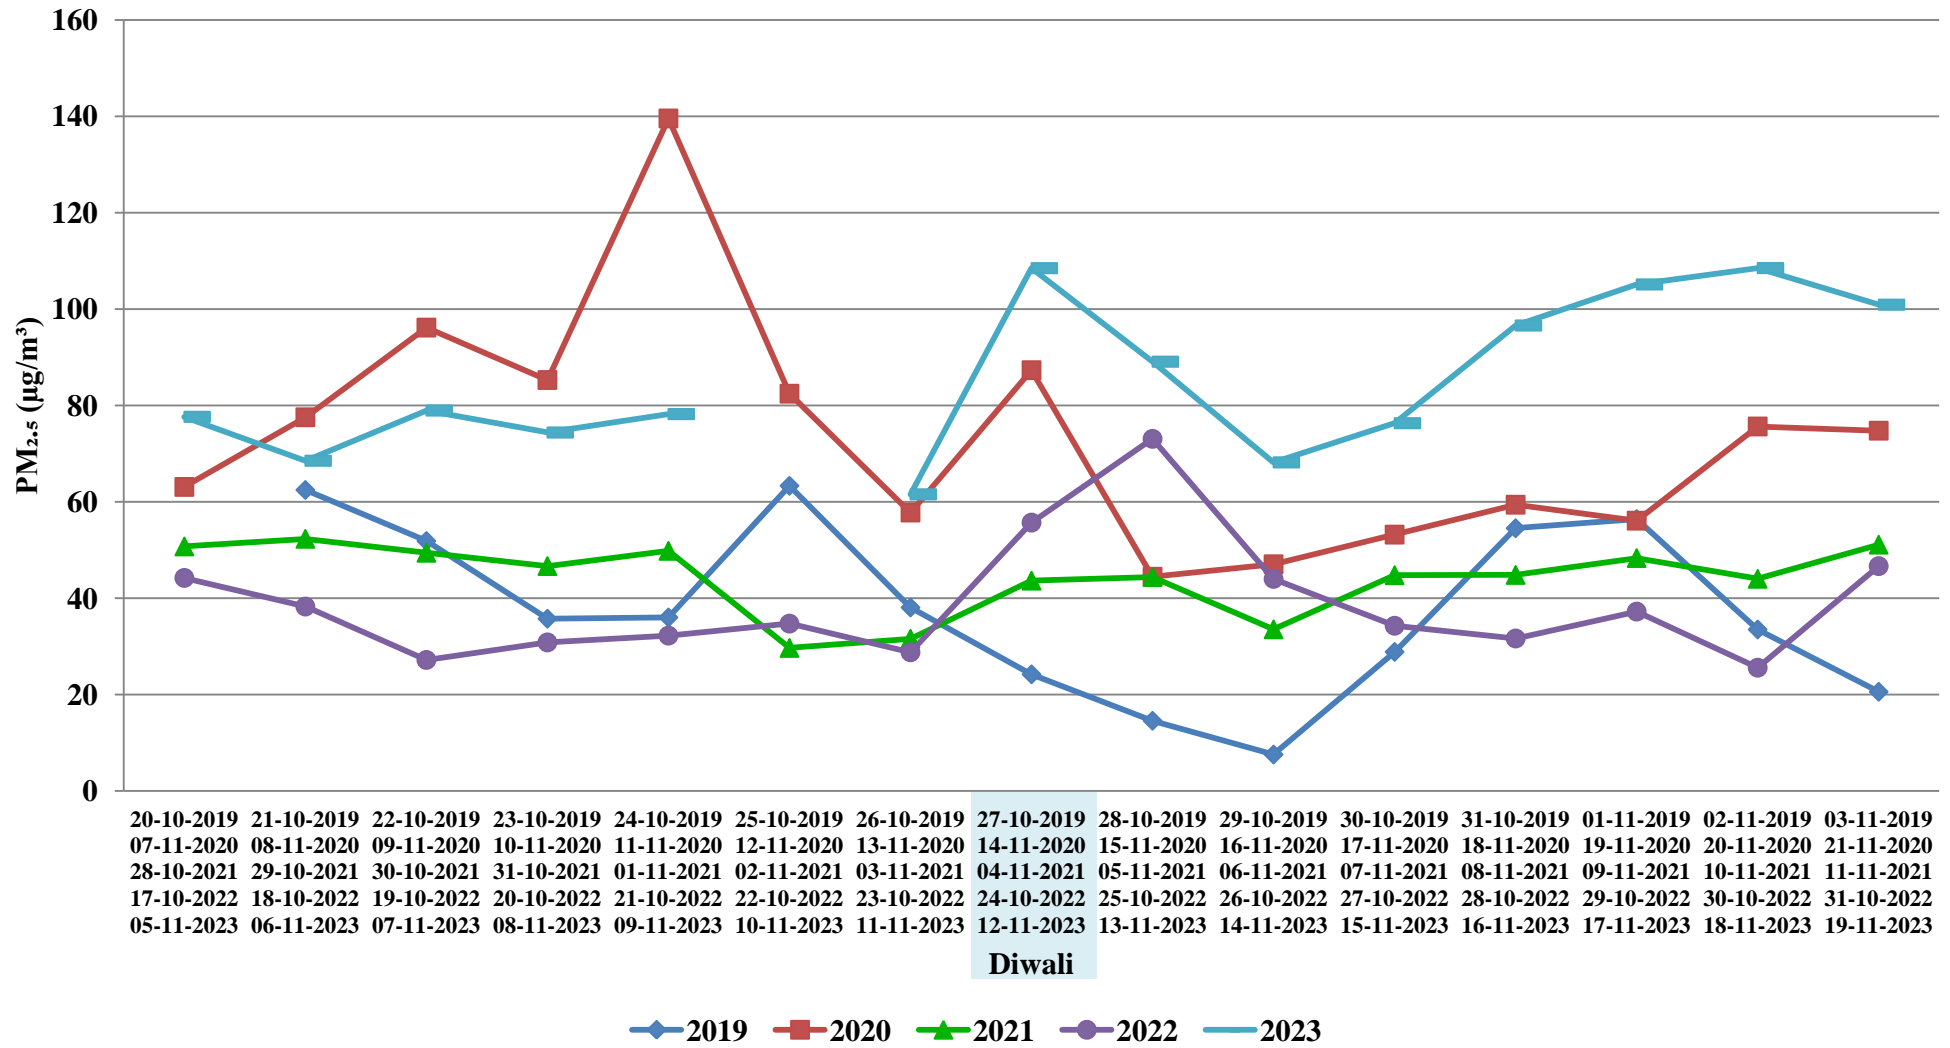

Bhopal, T T Nagar

Dewas, Bhopal Chauraha

Indore, Chhoti Gwaltoli

Jabalpur, Marhatal

Katni, Gole Bazar

Mandideep, Sector New Industrial Area

Pithampur, Sector-2 Industrial Area

Satna, Satna Cement Works