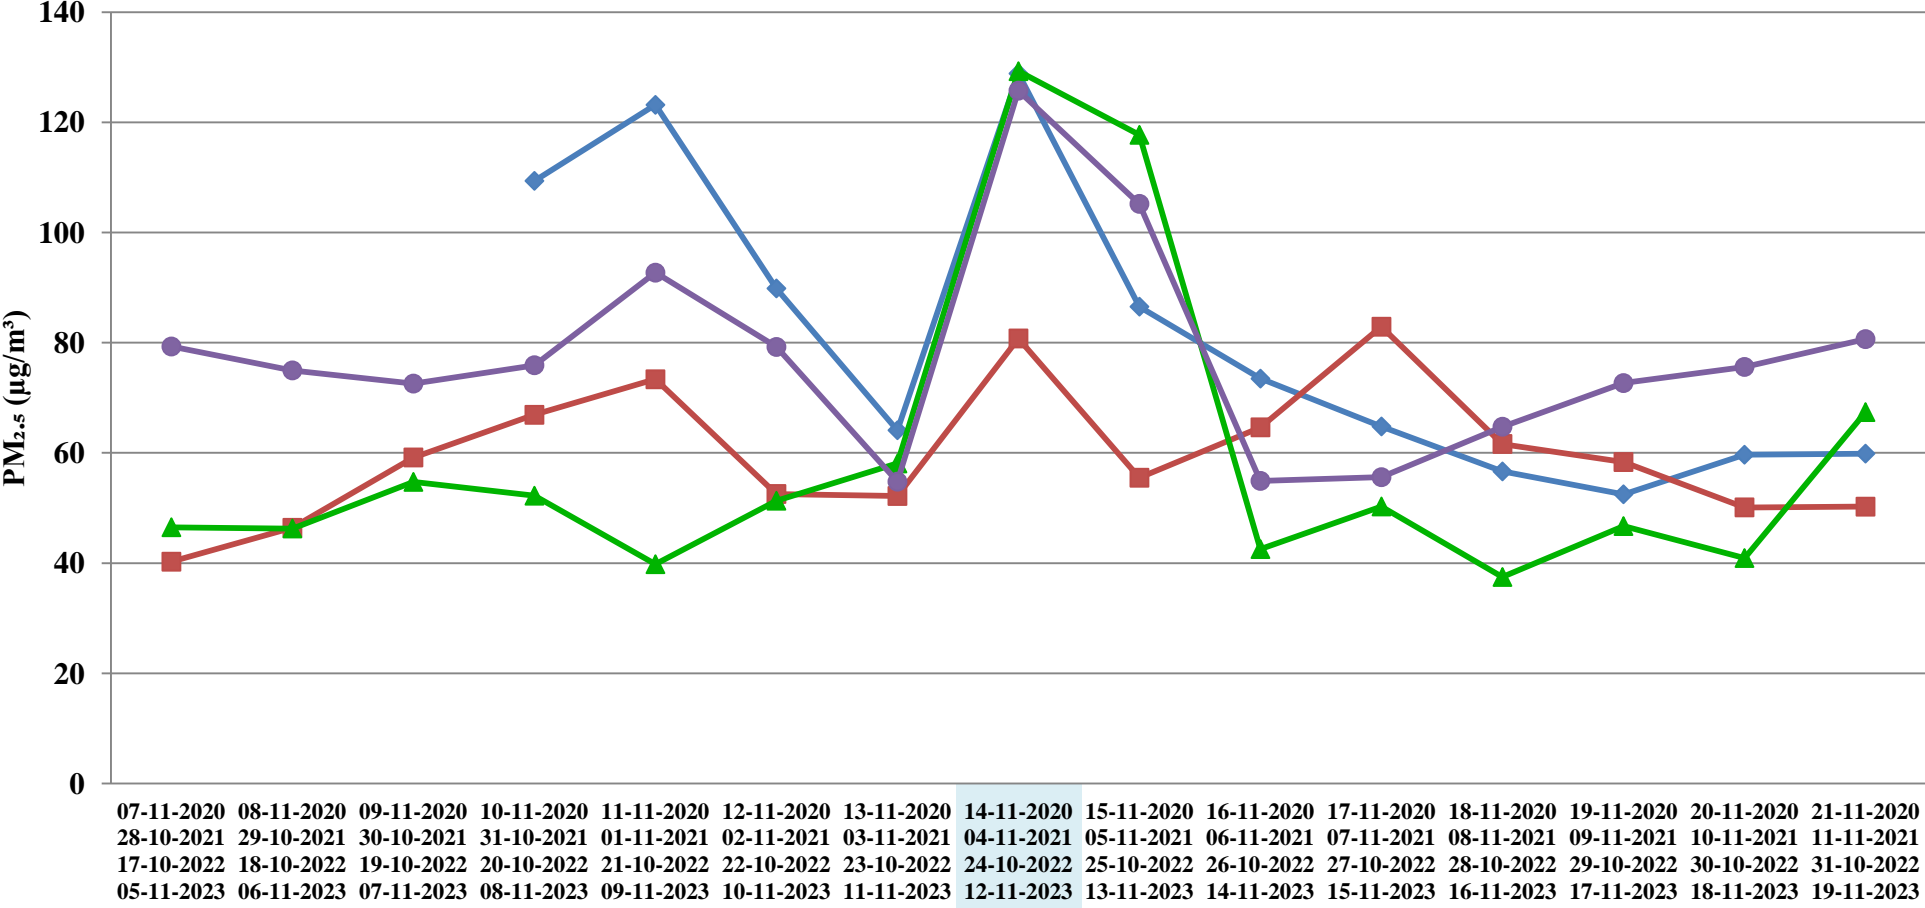

Singrauli, Surya Kiran Bhawan Dudhichua

Ujjain, Mahakaleshwar Temple

Maihar , Sharda Temple

Damoh, Shrivastav Colony

Gwalior, City Center

Ratlam, Shathri Nagar

Diwali

◆ 2020 ■ 2021 ▲ 2022 ● 2023