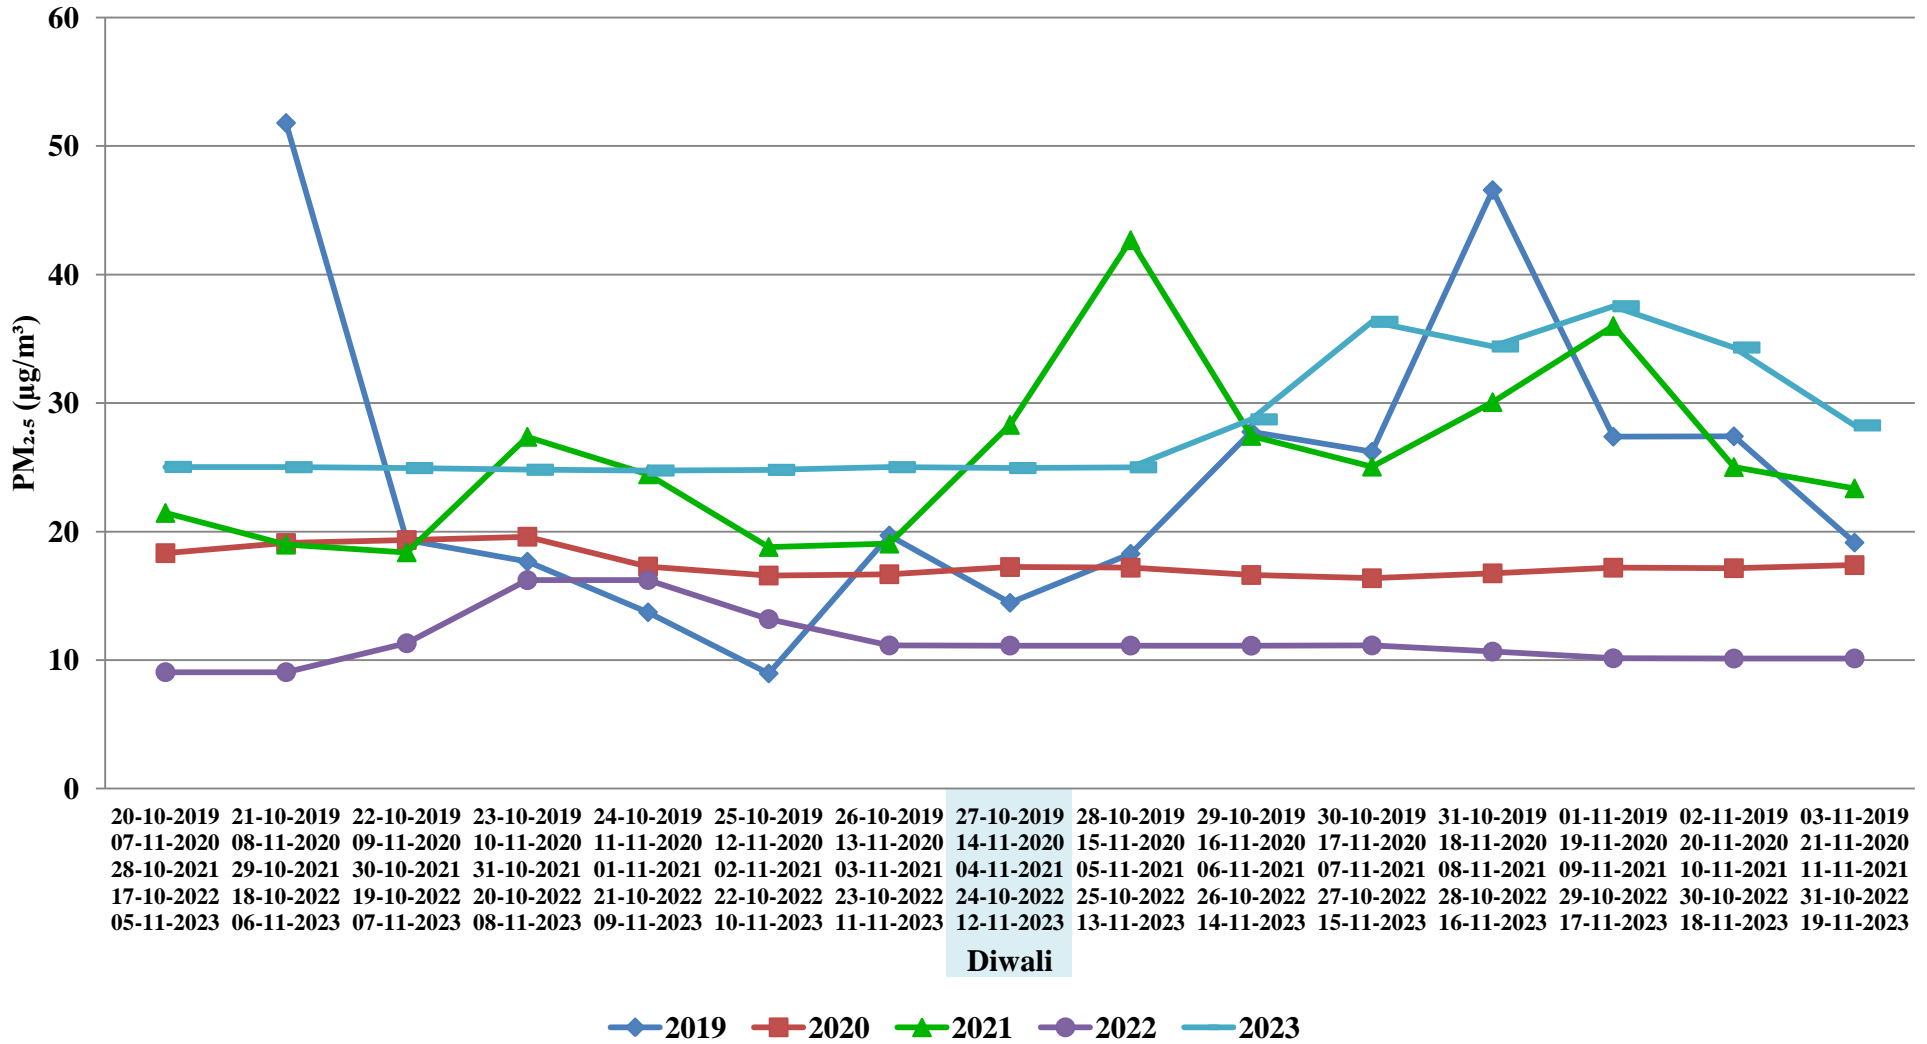

Bhopal, T T Nagar

Dewas, Bhopal Chauraha

Indore, Chhoti Gwaltoli

Jabalpur, Marhatal

Katni, Gole Bazar

Mandideep, Sector New Industrial Area

Pithampur, Sector-2 Industrial Area

Satna, Satna Cement Works