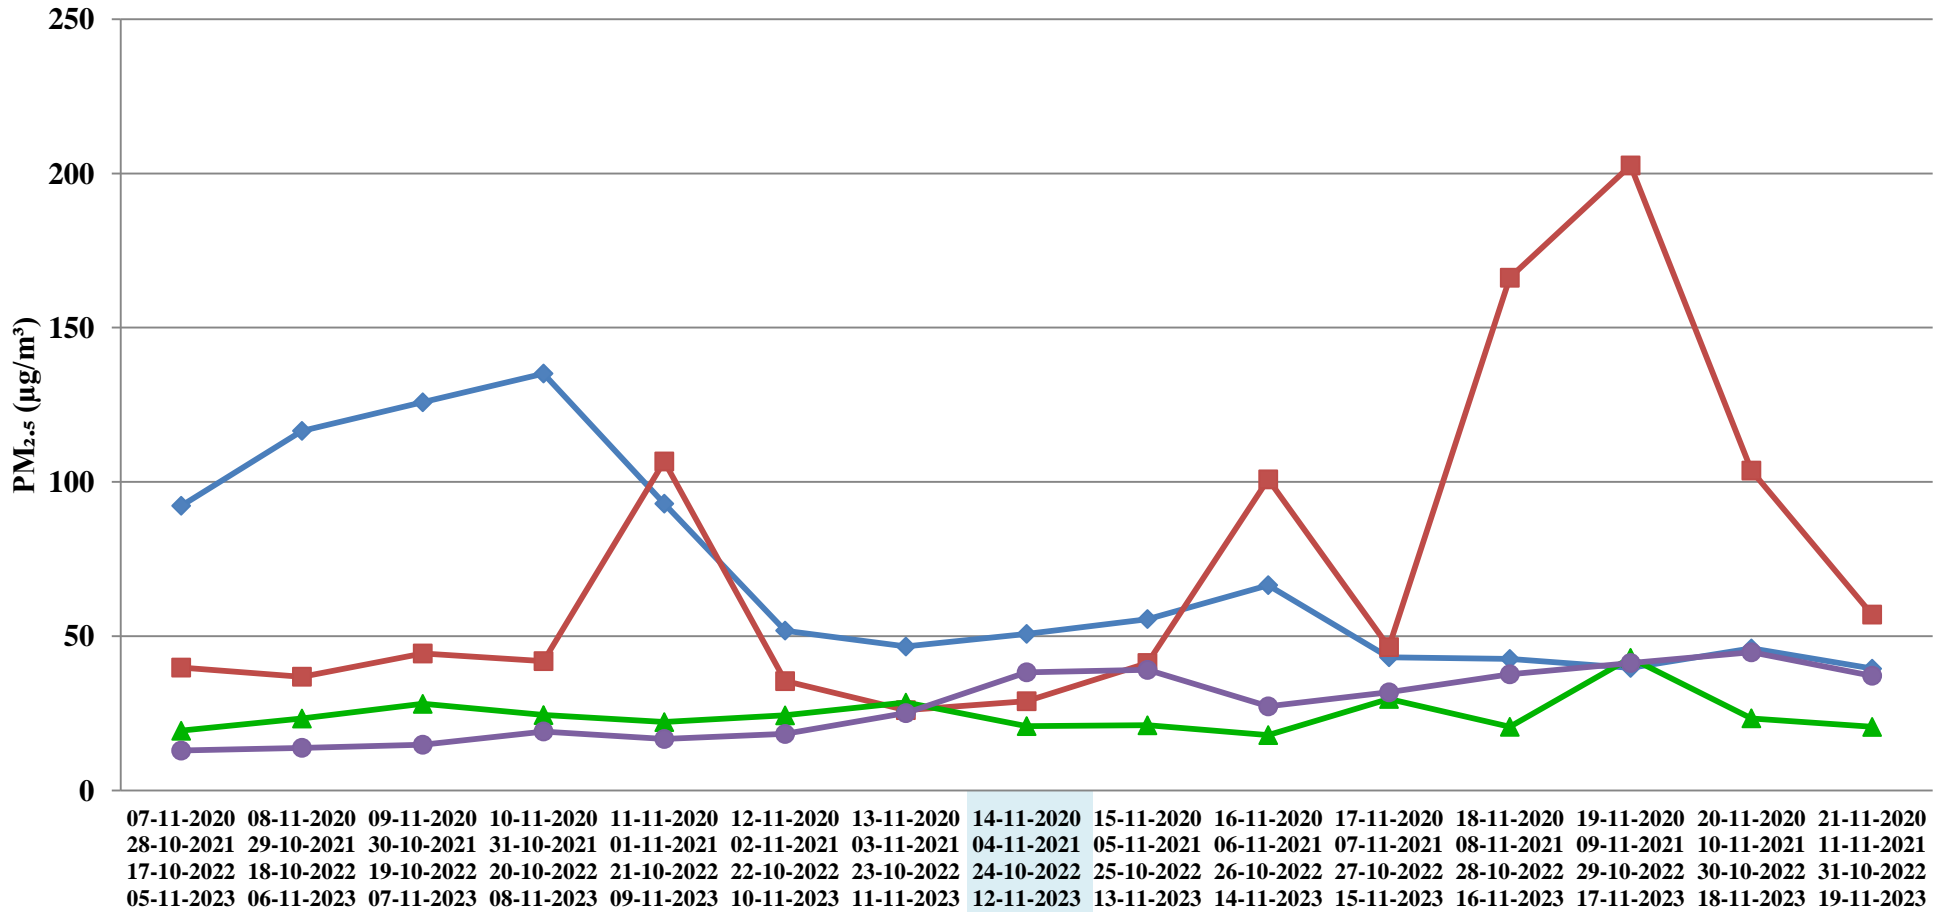

Sagar, Deen Dayal Nagar

◆ 2020   ■ 2021   ▲ 2022   ● 2023