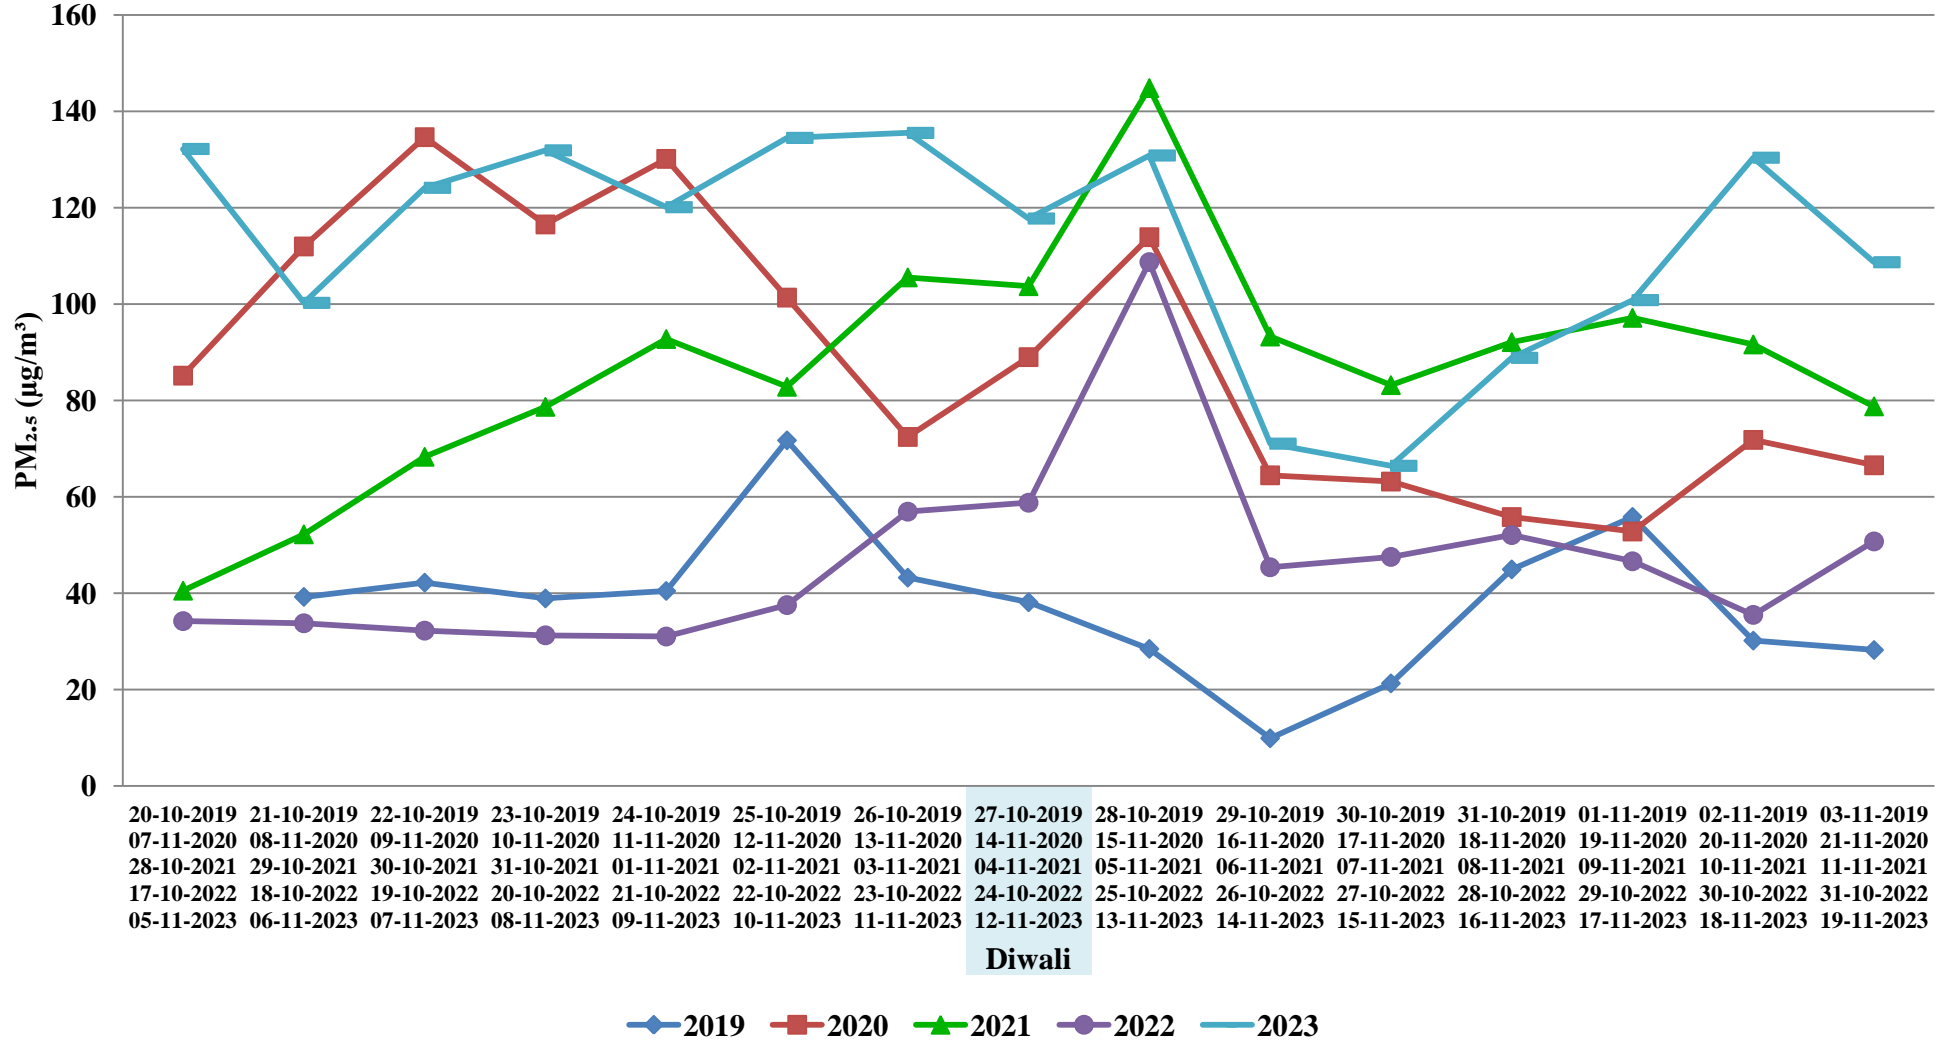

Bhopal, T T Nagar

Dewas, Bhopal Chauraha

Indore, Chhoti Gwaltoli

Jabalpur, Marhatal

Katni, Gole Bazar

Mandideep, Sector New Industrial Area

Pithampur, Sector-2 Industrial Area

Satna, Satna Cement Works