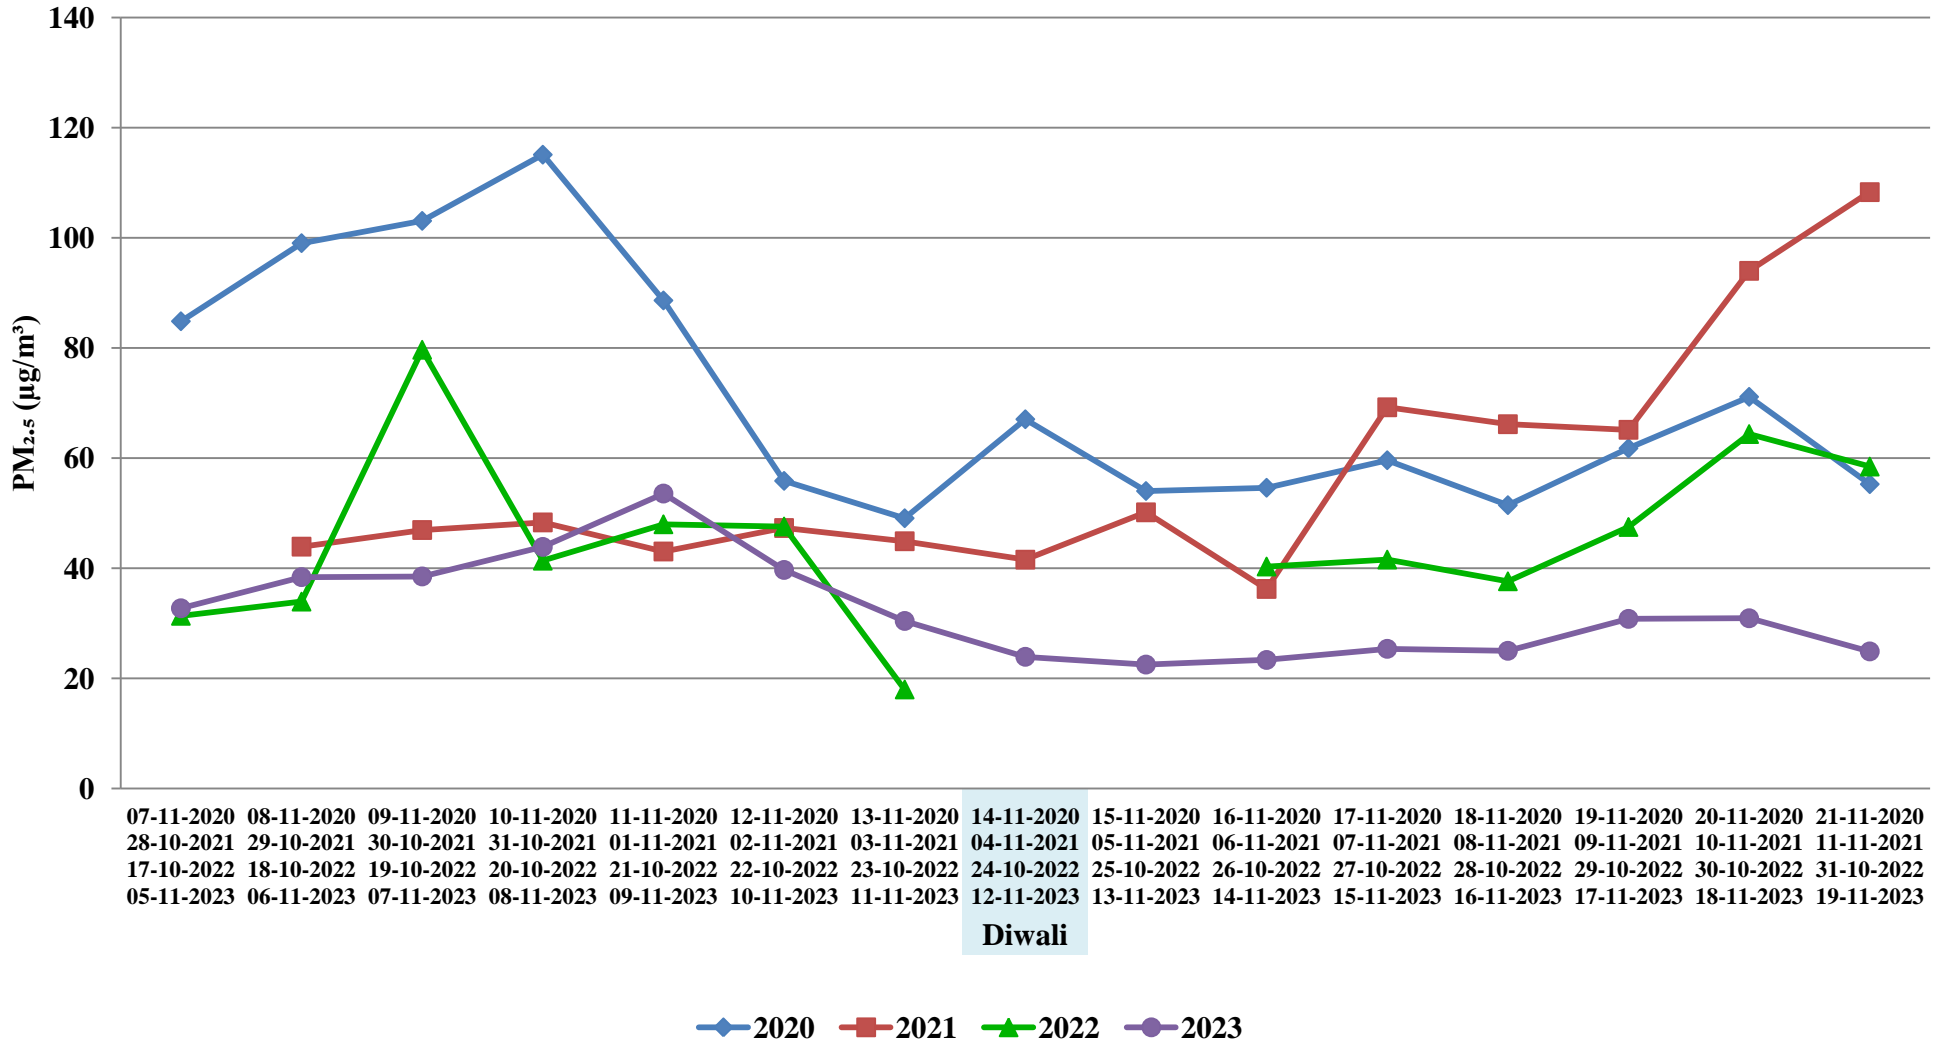

Singrauli, Surya Kiran Bhawan Dudhichua

Ujjain, Mahakaleshwar Temple

Maihar , Sharda Temple

Damoh, Shrivastav Colony

Gwalior, City Center

Ratlam, Shathri Nagar

Diwali

◆ 2020 ■ 2021 ▲ 2022 ● 2023