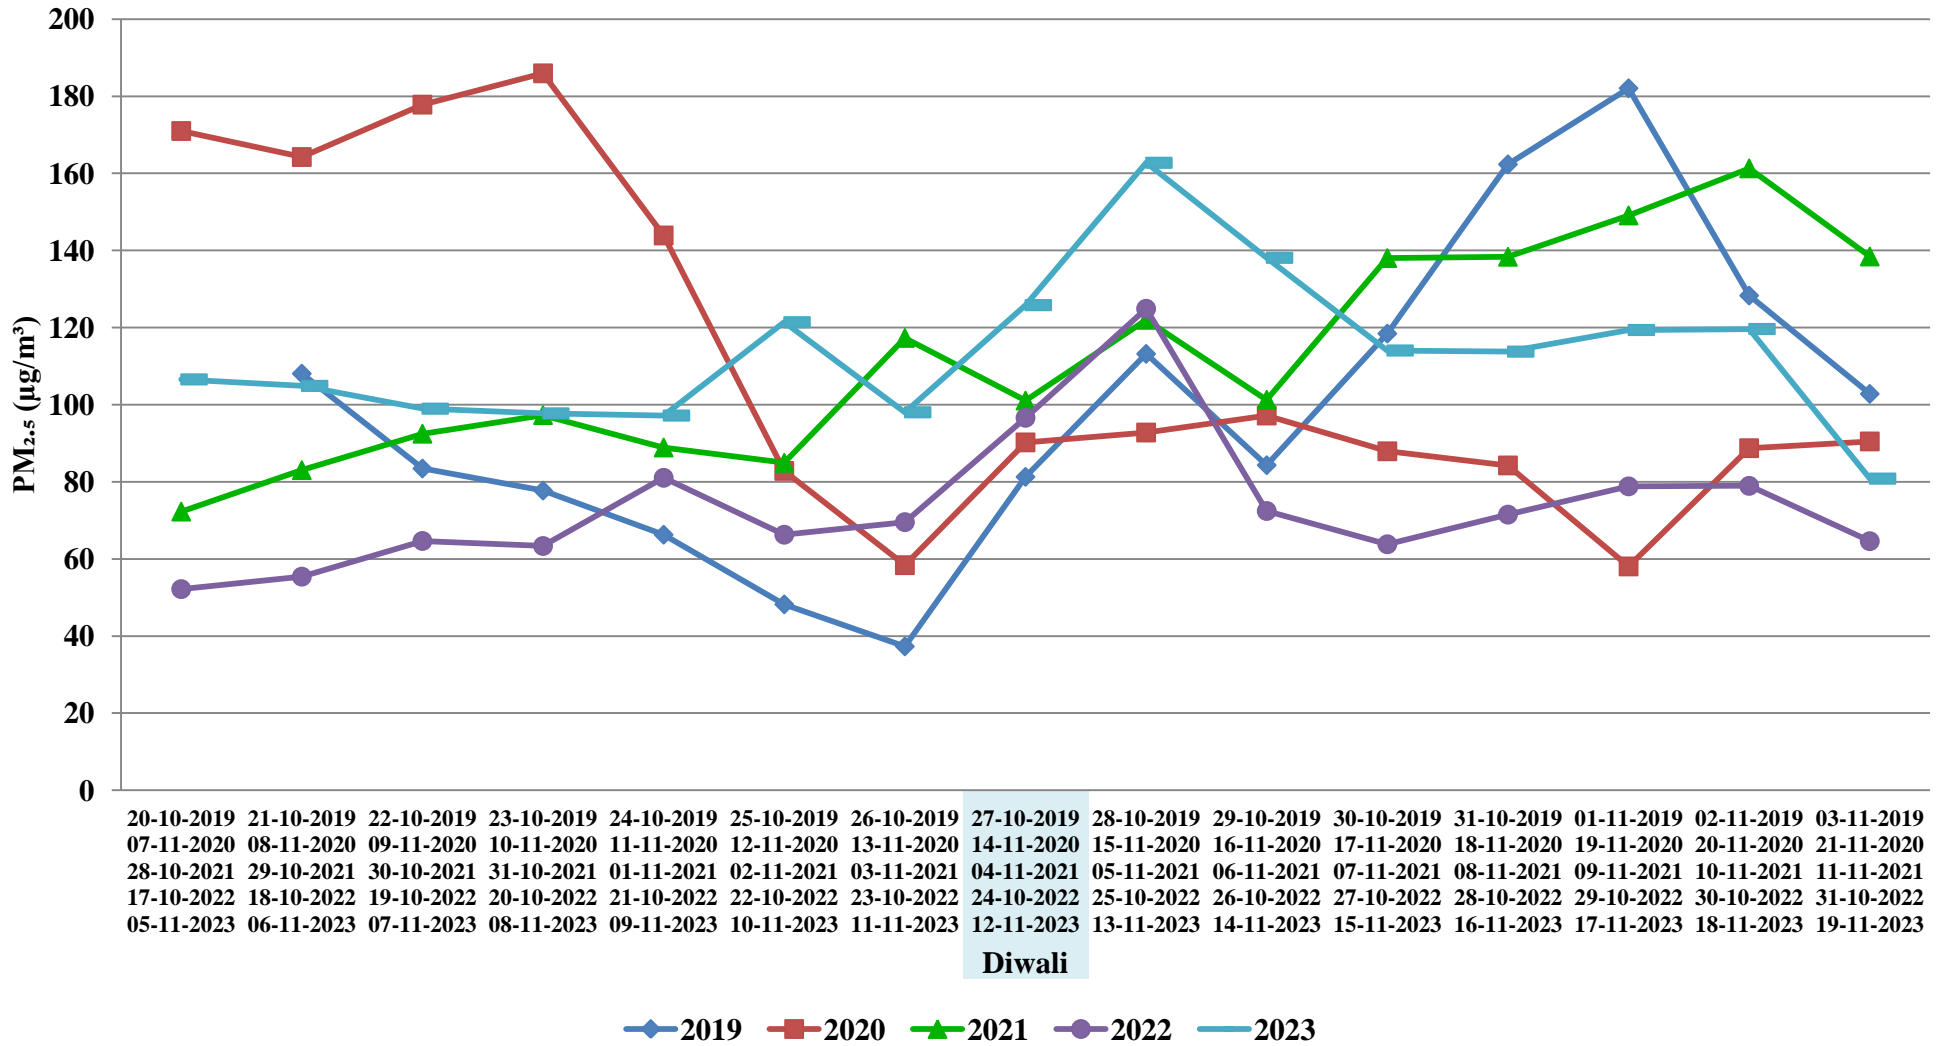

Bhopal, T T Nagar

Dewas, Bhopal Chauraha

Indore, Chhoti Gwaltoli

Jabalpur, Marhatal

Katni, Gole Bazar

Mandideep, Sector New Industrial Area

Pithampur, Sector-2 Industrial Area

Satna, Satna Cement Works