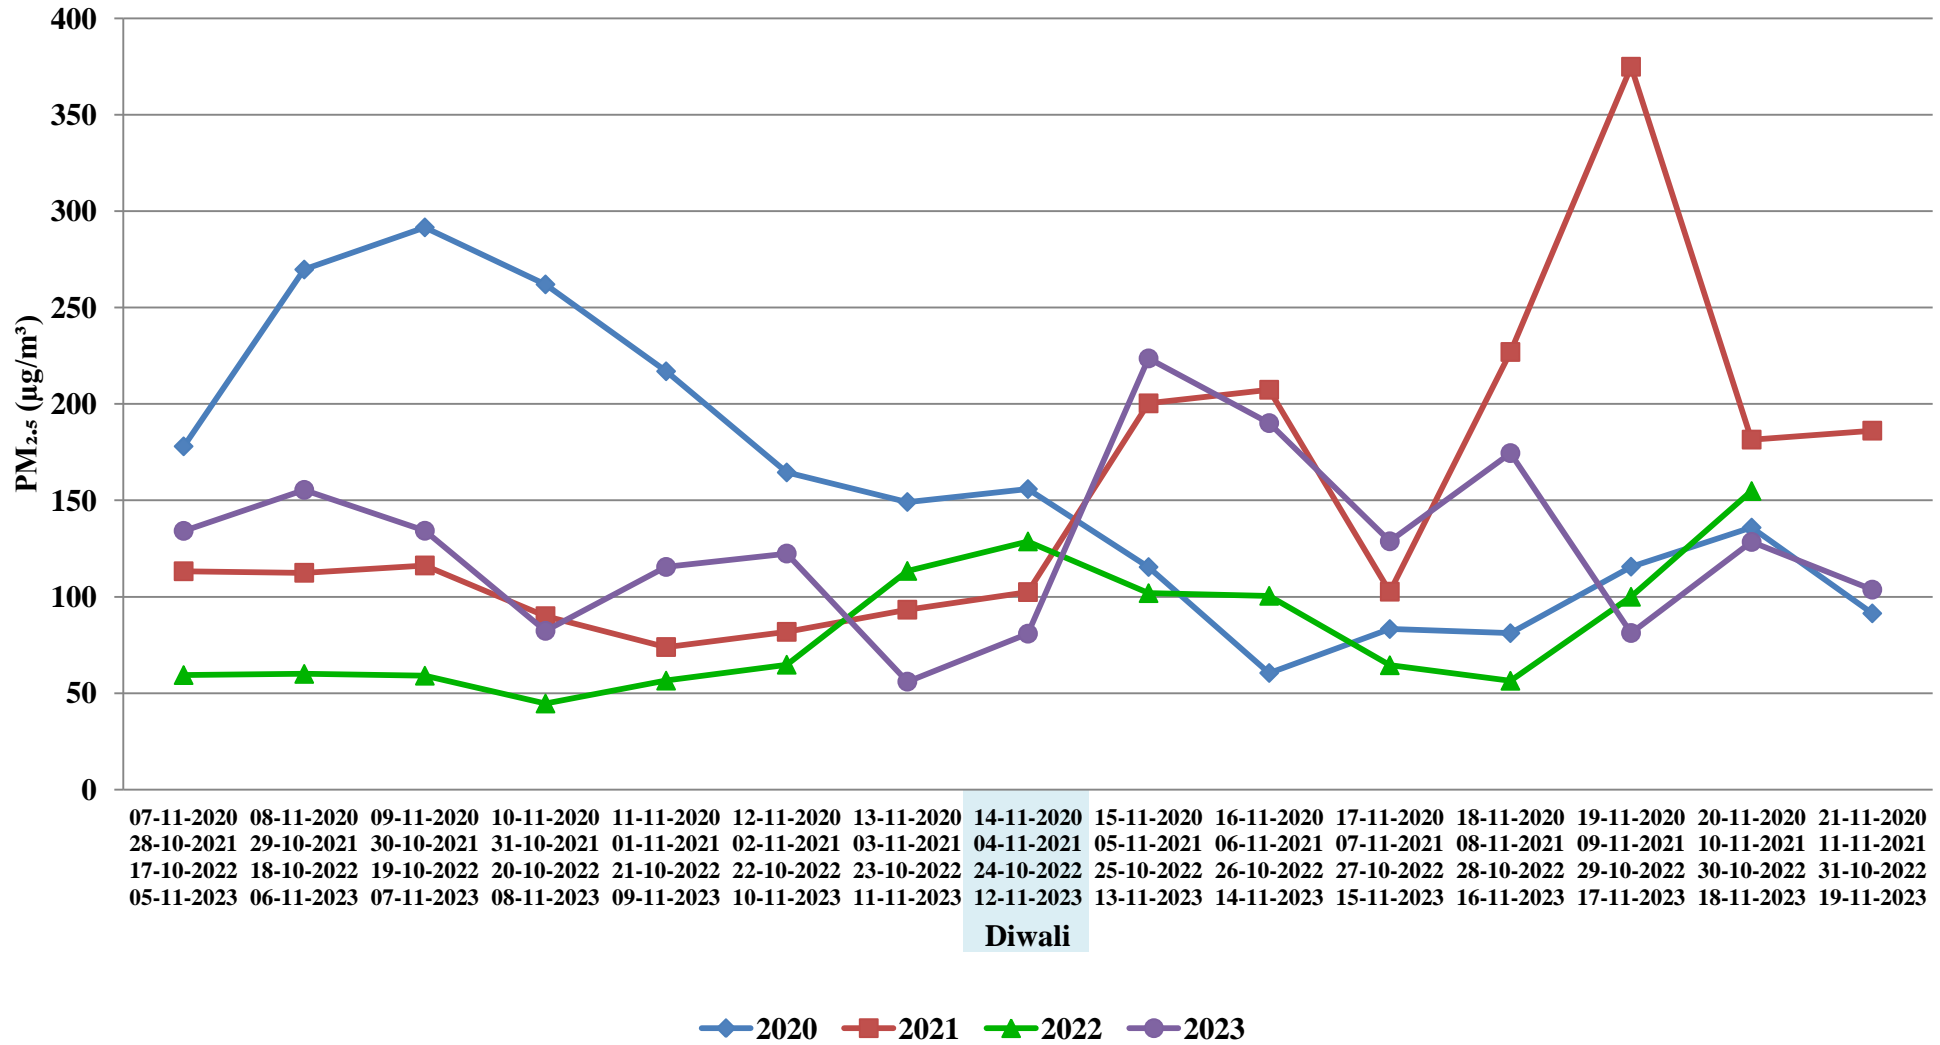

Singrauli, Surya Kiran Bhawan Dudhichua

Ujjain, Mahakaleshwar Temple

Maihar , Sharda Temple

Damoh, Shrivastav Colony

Gwalior, City Center

Ratlam, Shathri Nagar

Diwali

◆ 2020 ■ 2021 ▲ 2022 ● 2023