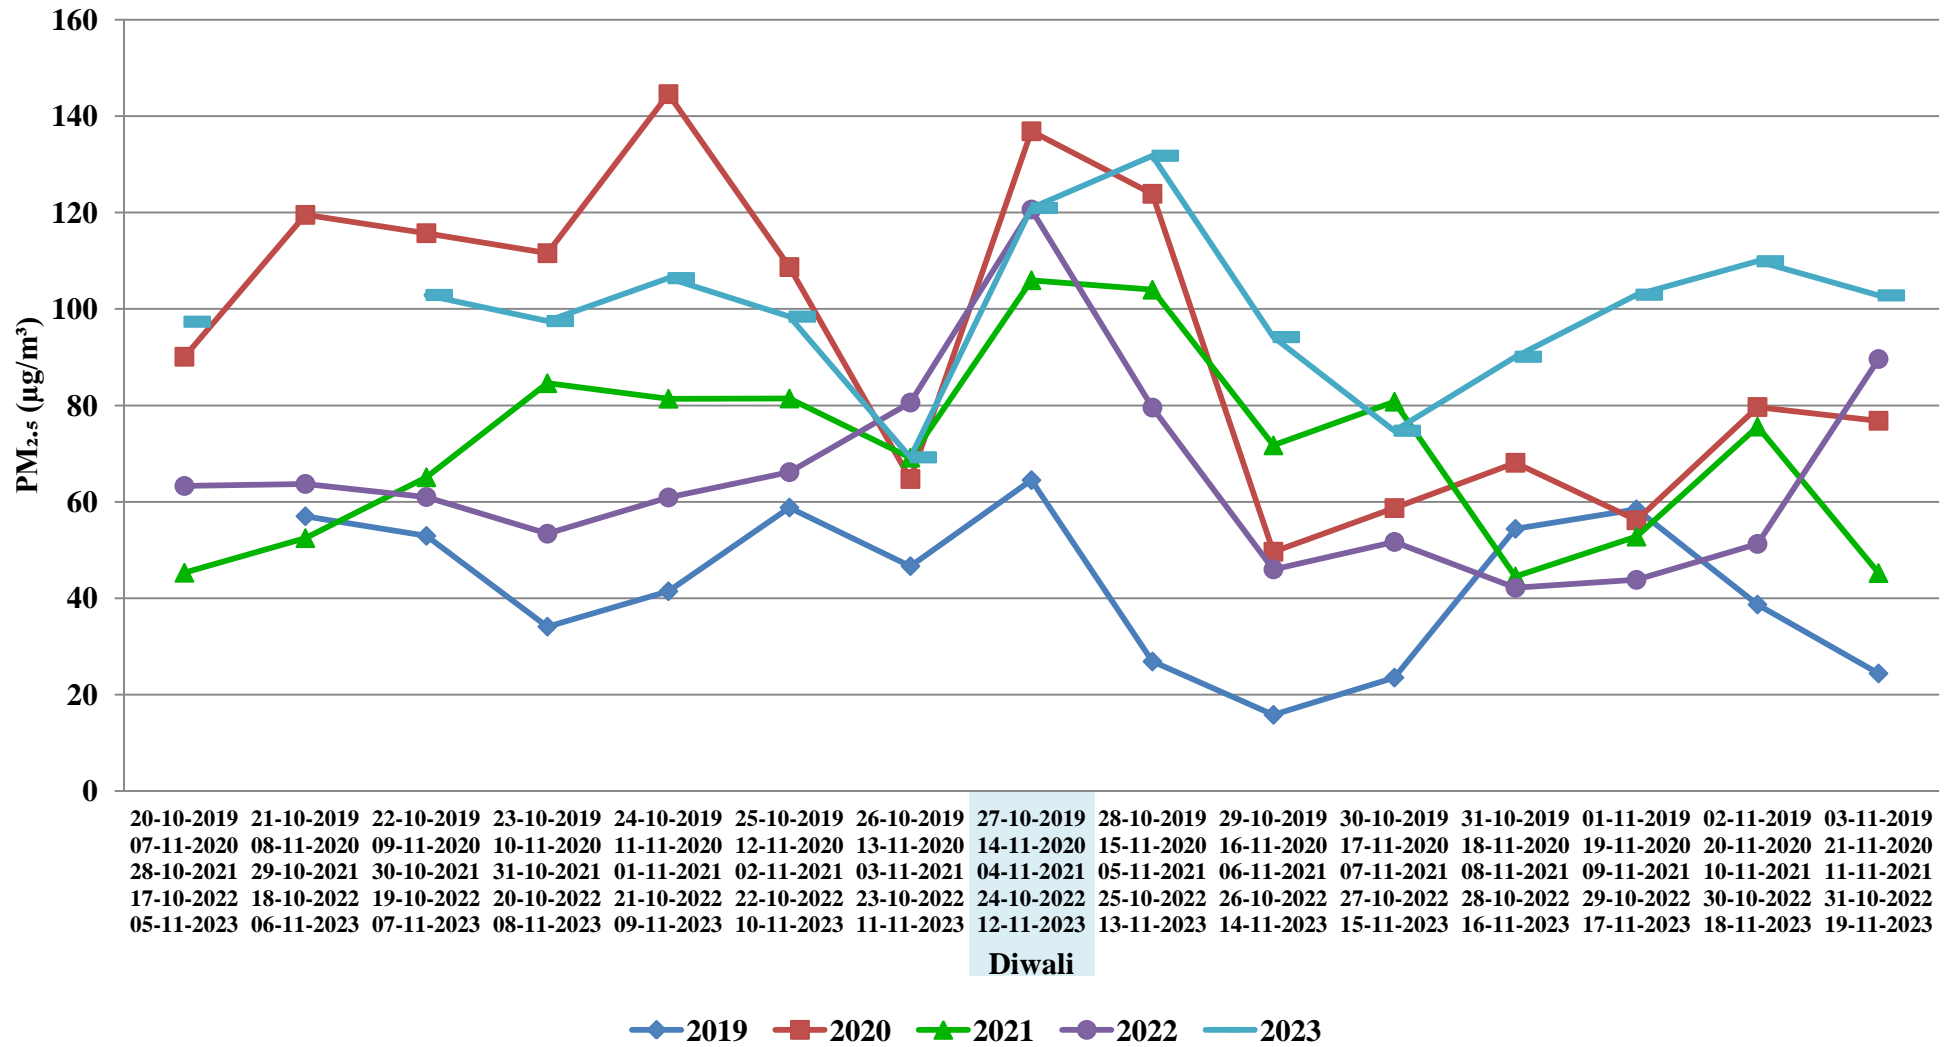

Ujjain, Mahakaleshwar Temple