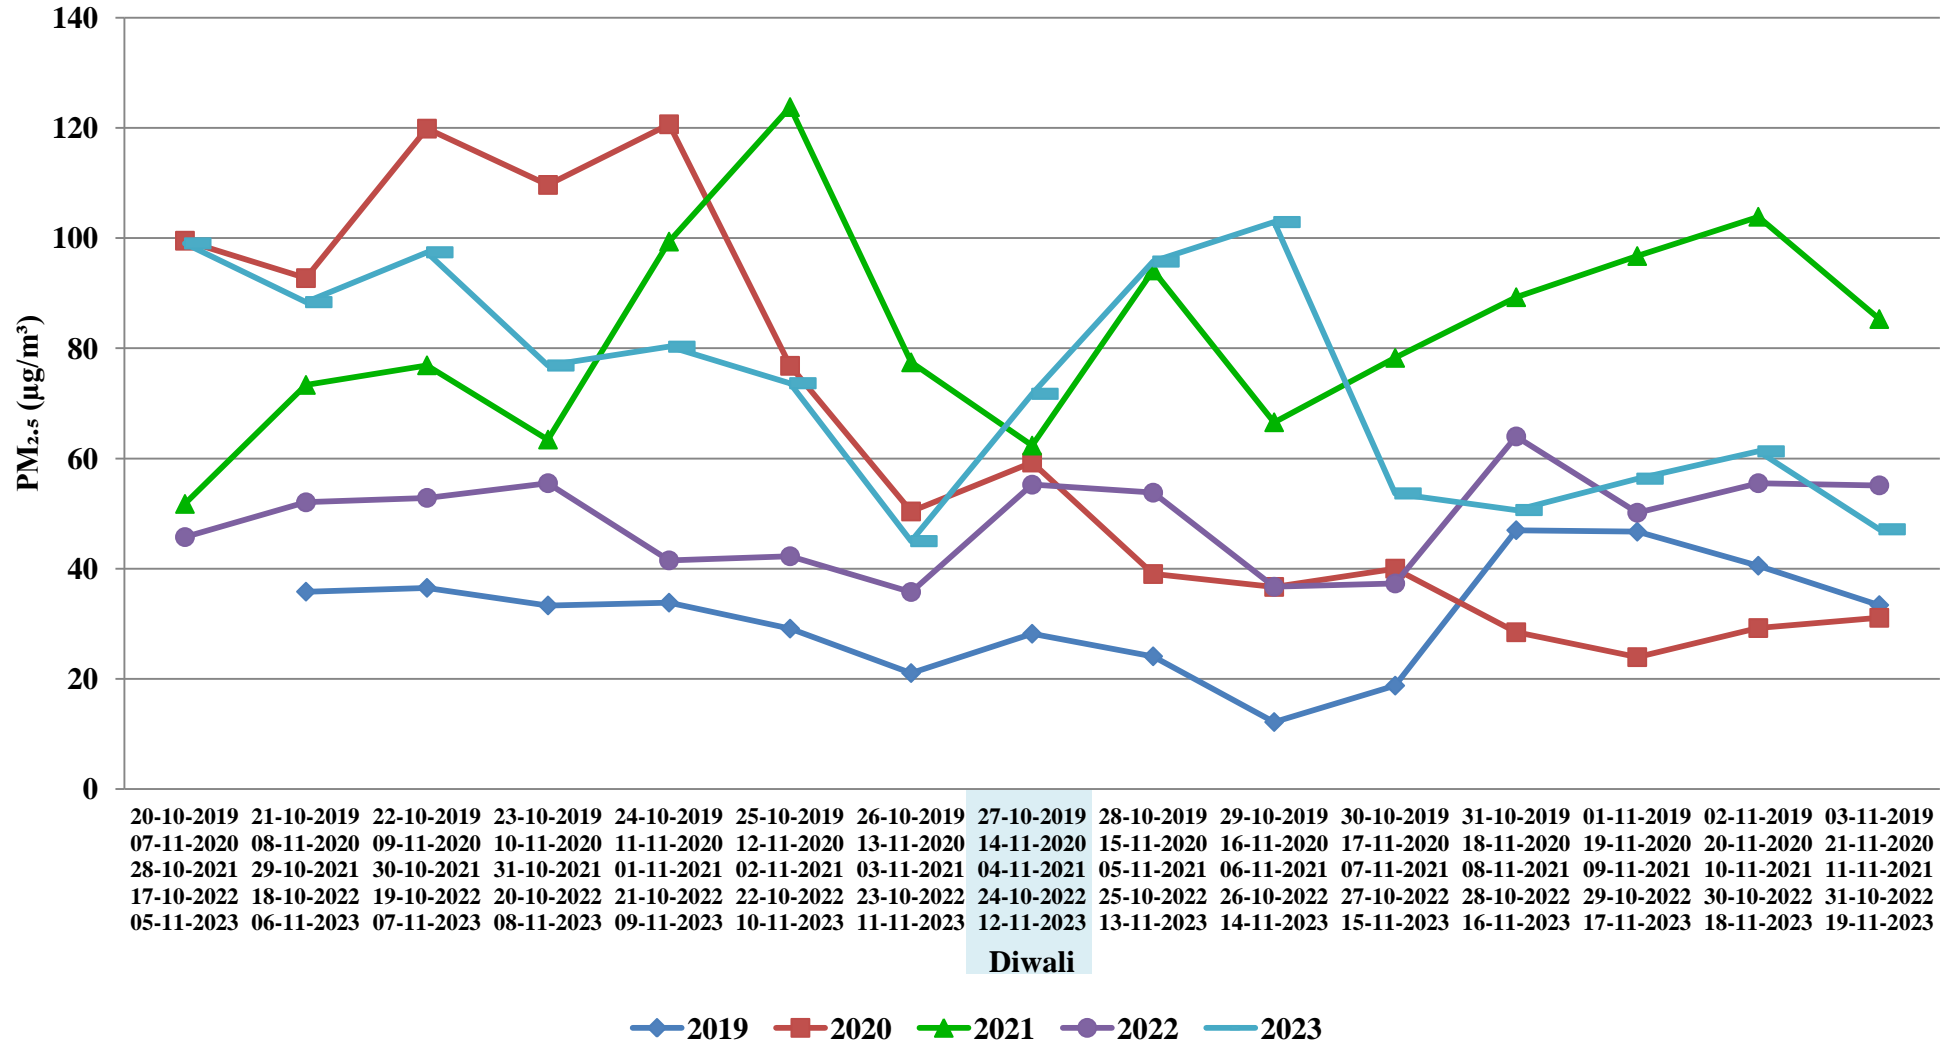

Bhopal, T T Nagar

Dewas, Bhopal Chauraha

Indore, Chhoti Gwaltoli

Jabalpur, Marhatal

Katni, Gole Bazar

Mandideep, Sector New Industrial Area

Pithampur, Sector-2 Industrial Area

Satna, Satna Cement Works