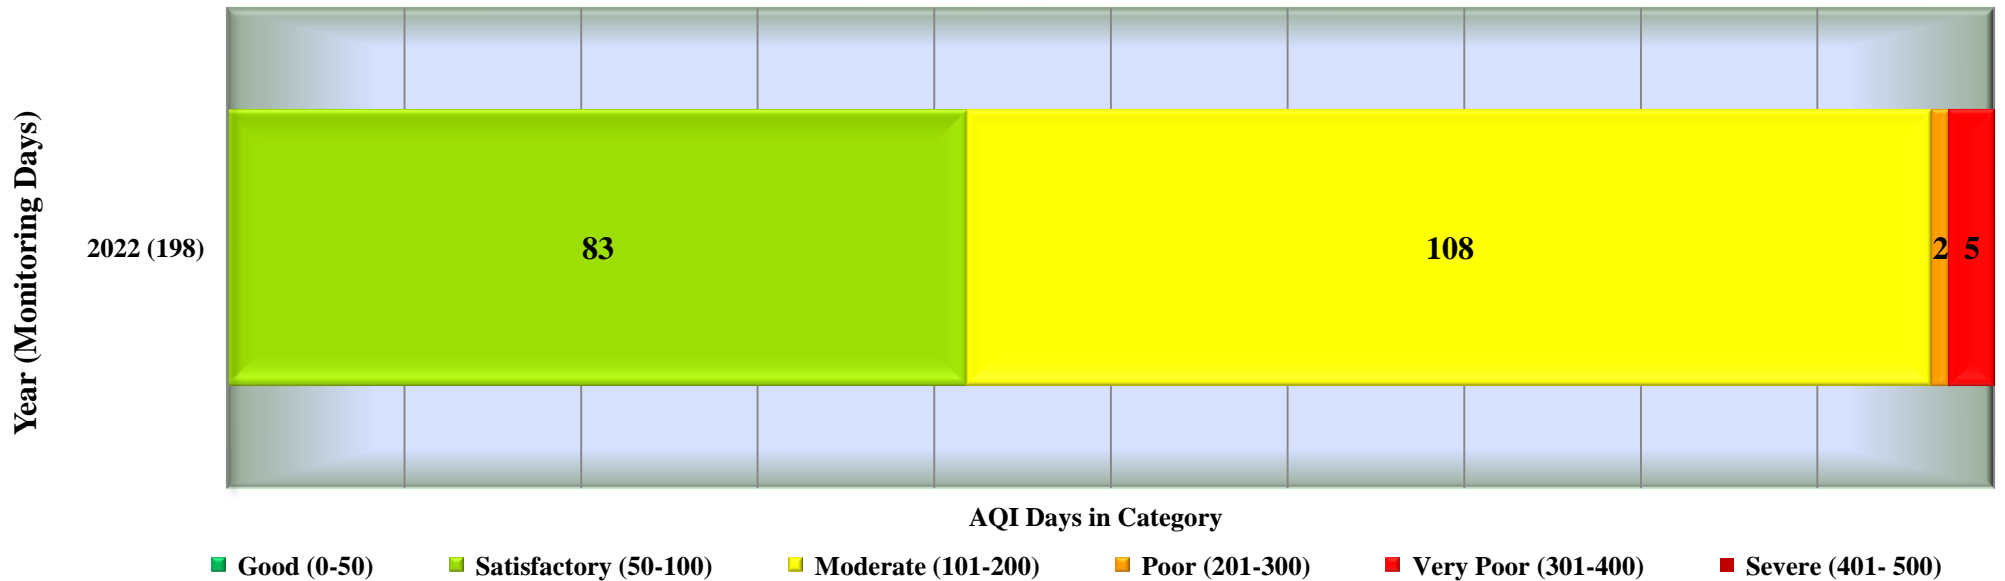

Days in various AQI categories of Betul , Collector Office (Year - 2022)