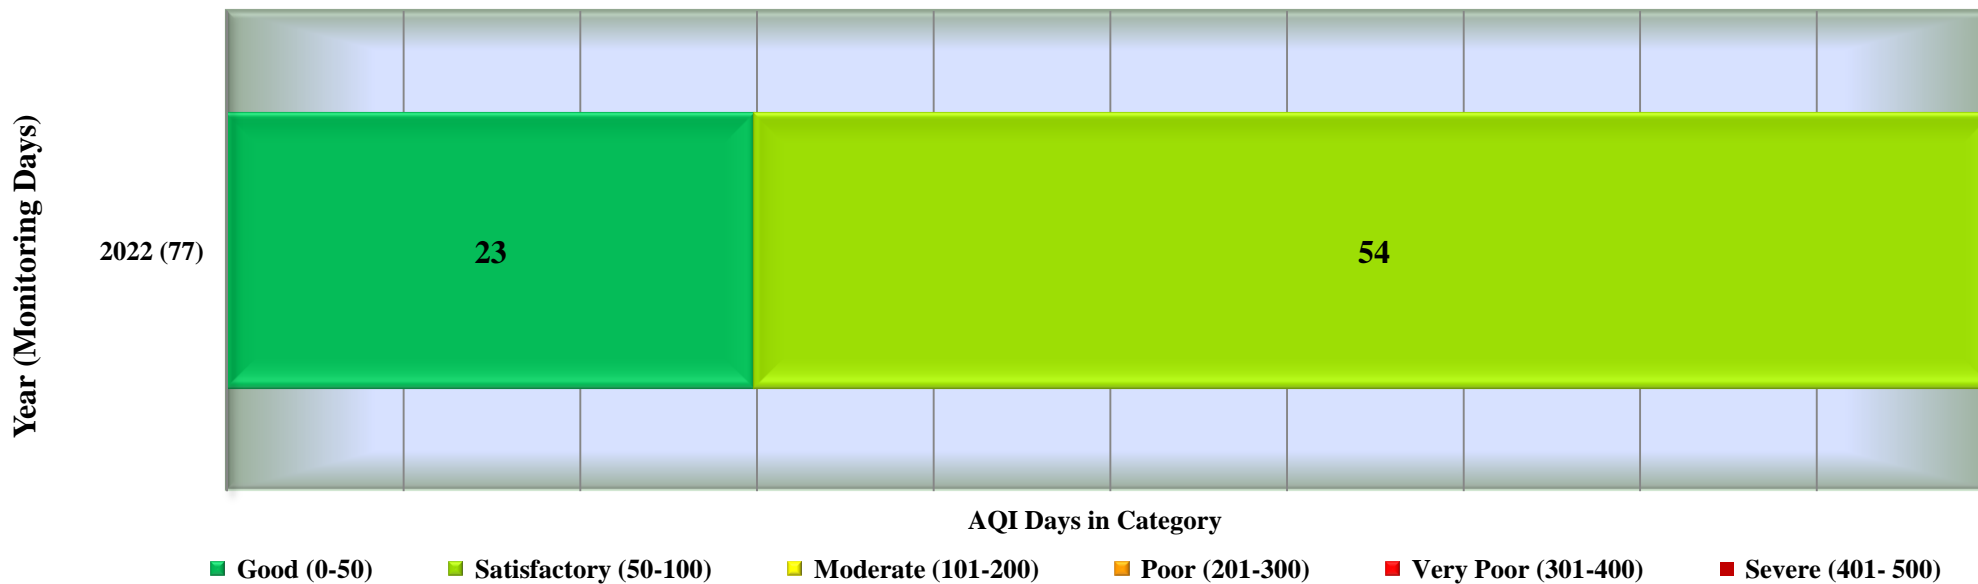

Days in various AQI categories of Singrauli, Trauma Centre Waidhan (Year - 2022)

Days in various AQI categories of Khargone, Nagar Palika (Year - 2022)