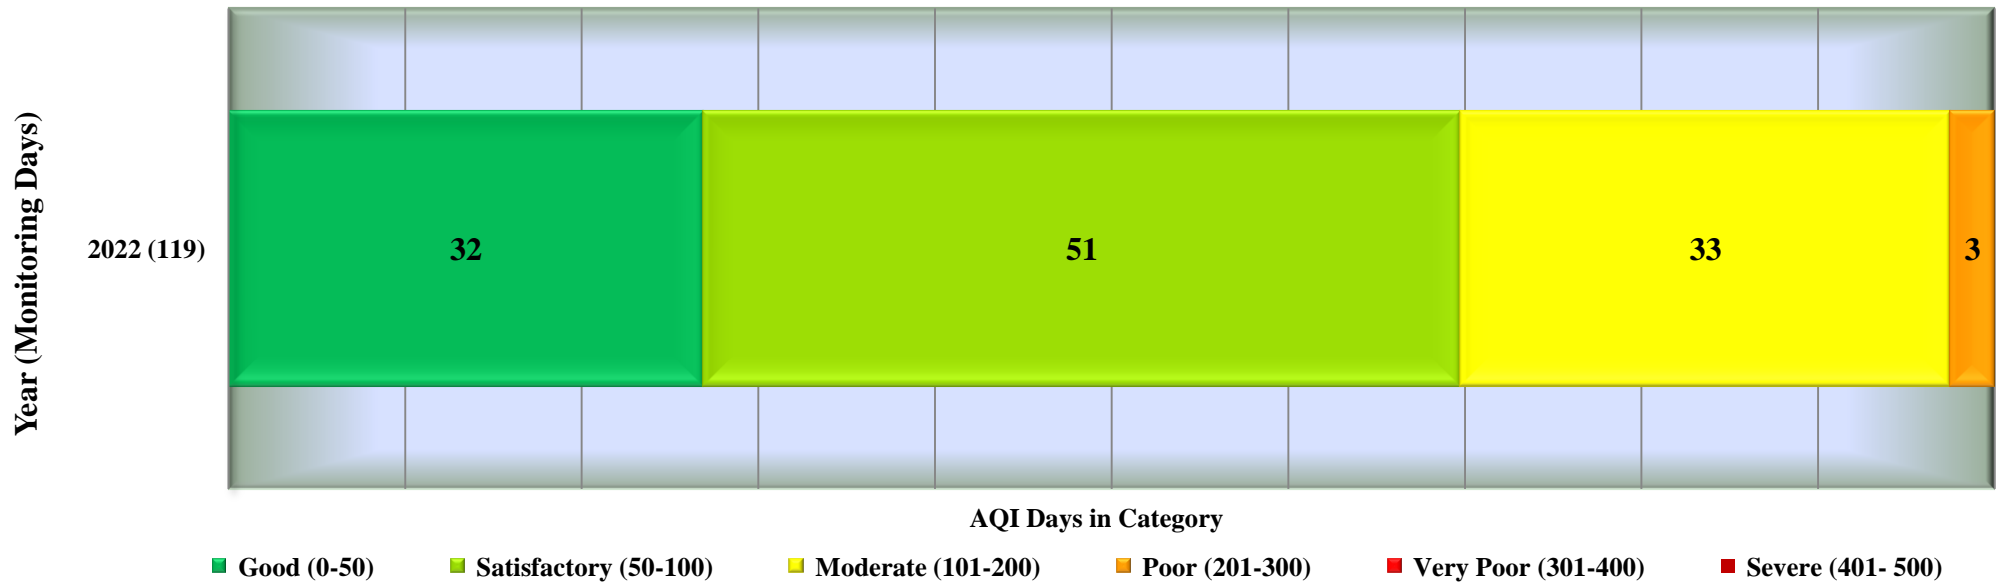

Days in various AQI categories of Bhopal, Paryavaran Parisar (Year - 2022)

Days in various AQI categories of Narsinghpur, Dist. Education Office (Year - 2022)