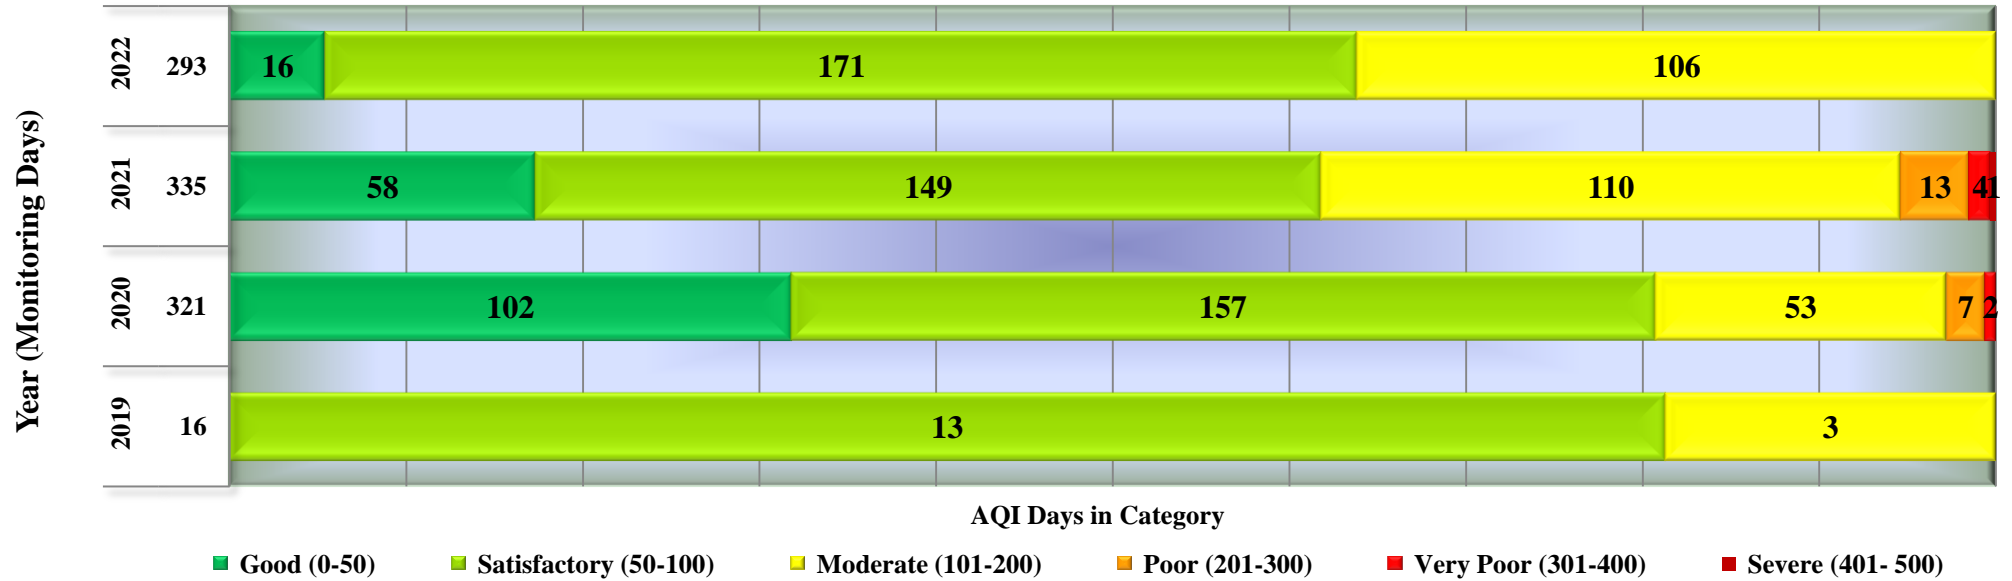

Days in various AQI categories of Jabalpur, Marhatal (Year 2019 - 2022)

Days in various AQI categories of Katni, Gole Bazar (Year 2019 - 2022)

Days in various AQI categories of Damoh, Shrivastav Colony (Year 2019 - 2022)

Days in various AQI categories of Sagar, Deen Dayal Nagar (Year 2019 - 2022)

Days in various AQI categories of Ratlam, Shathri Nagar (Year 2019 - 2022)

Days in various AQI categories of Gwalior, City Center (Year 2019 - 2022)