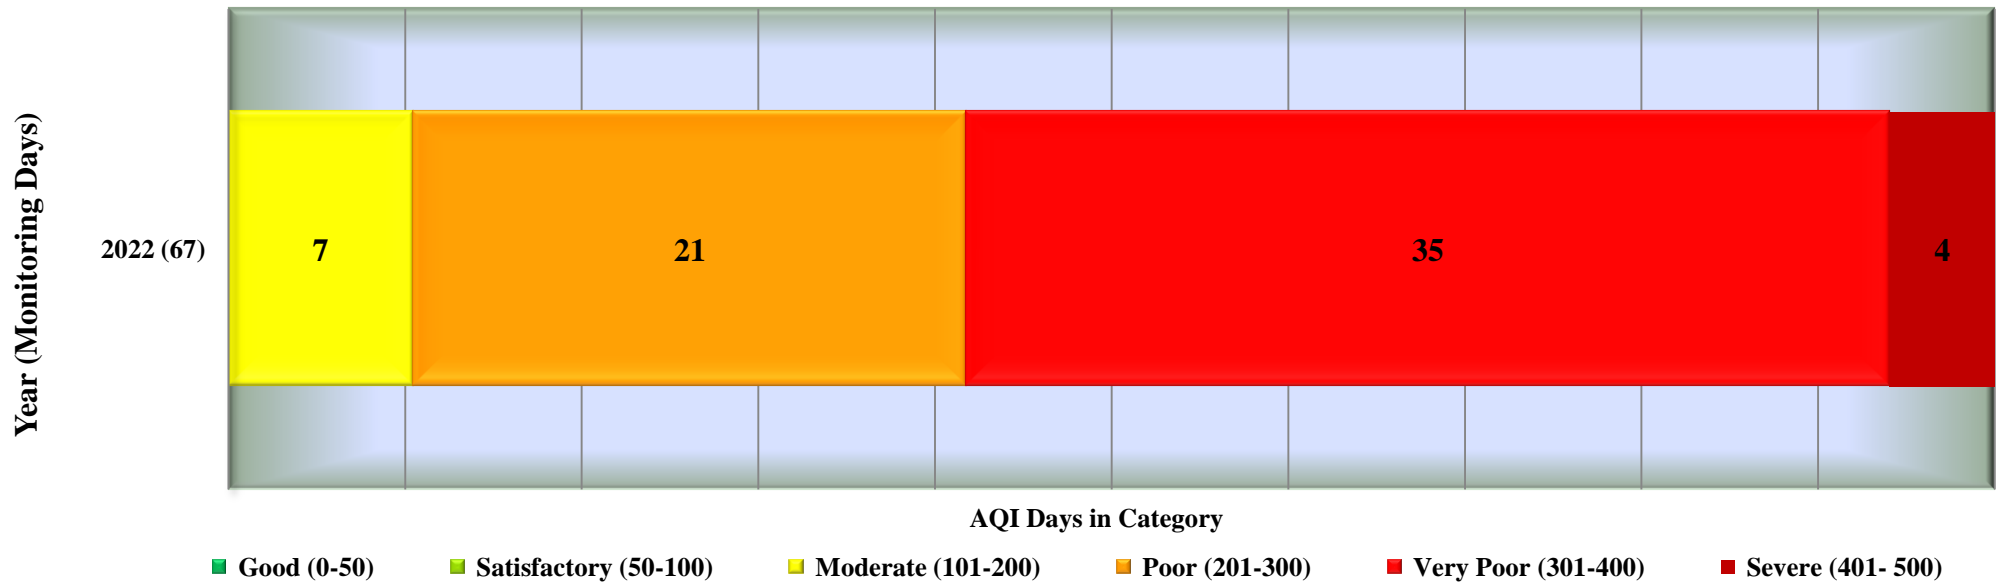

Days in various AQI categories of Sagar, Collectorate Office (Year - 2022)

Days in various AQI categories of Gwalior, Maharaj bada (Year - 2022)