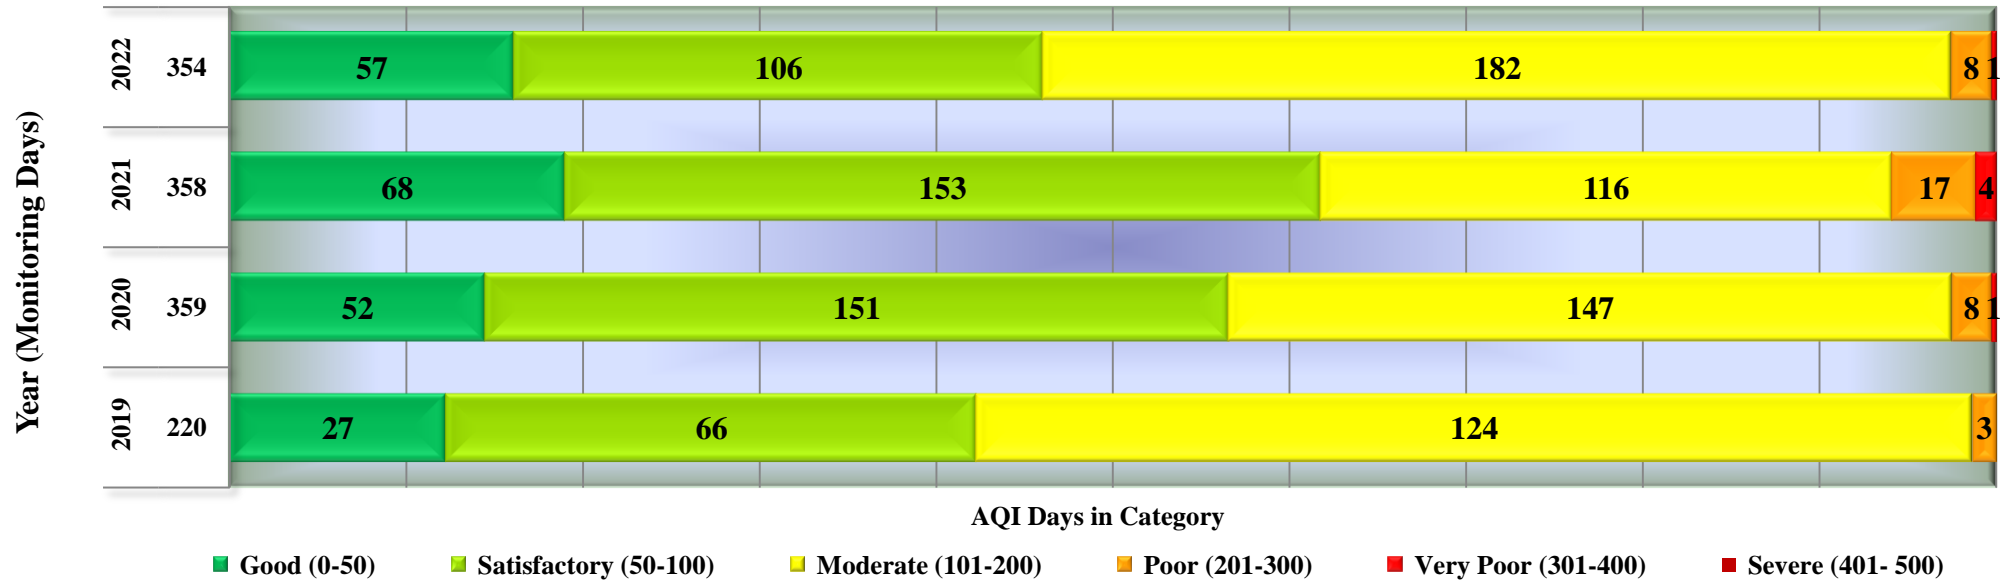

Days in various AQI categories of Dewas, Bhopal Chauraha (Year 2019 - 2022)

Days in various AQI categories of Singrauli, Surya Kiran Bhawan (Year 2019 - 2022)

Days in various AQI categories of Ujjain, Mahakaleshwar Temple (Year 2019 - 2022)