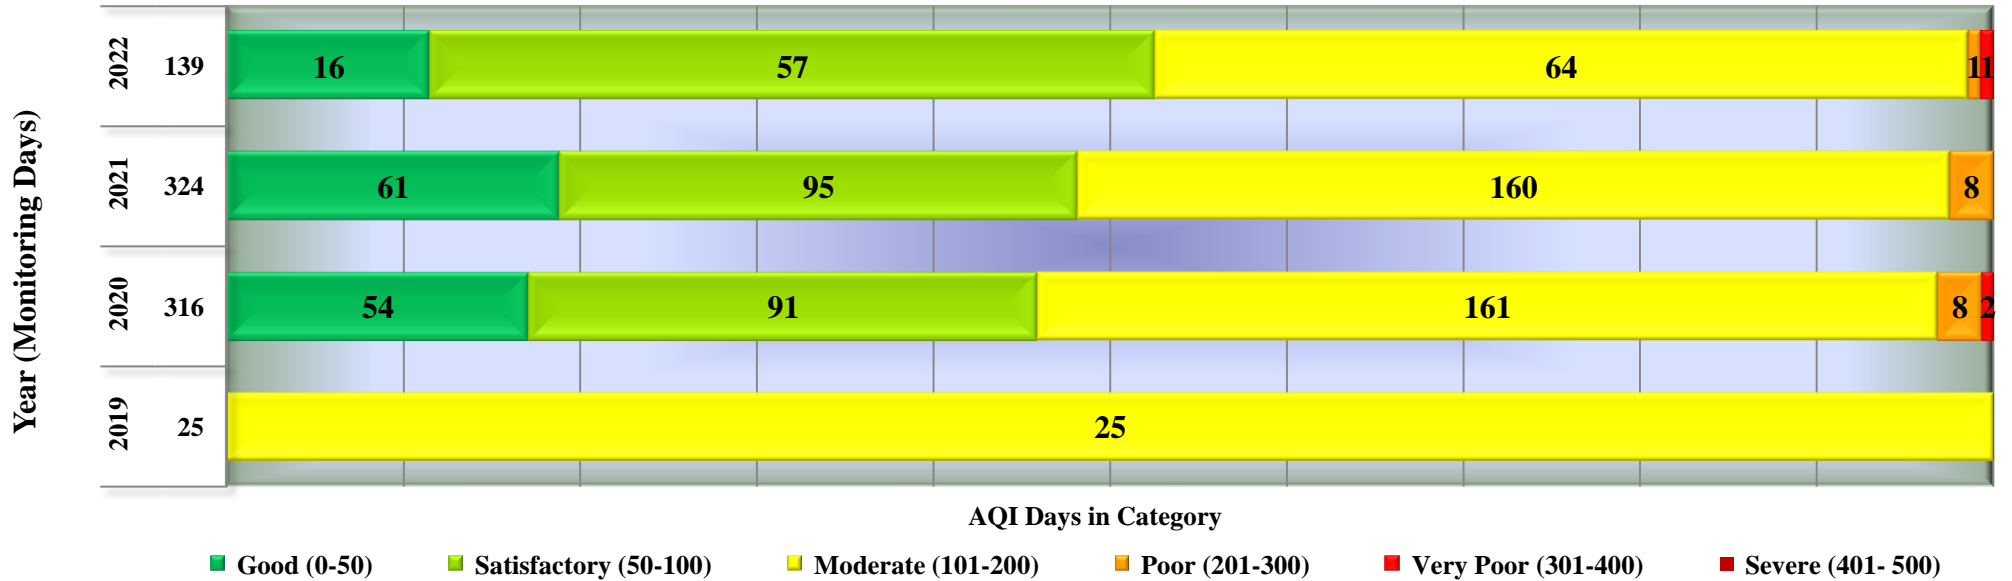

Days in various AQI categories of Gwalior, City Center (Year 2019 - 2022)

Days in various AQI categories of Ratlam, Shathri Nagar (Year 2019 - 2022)