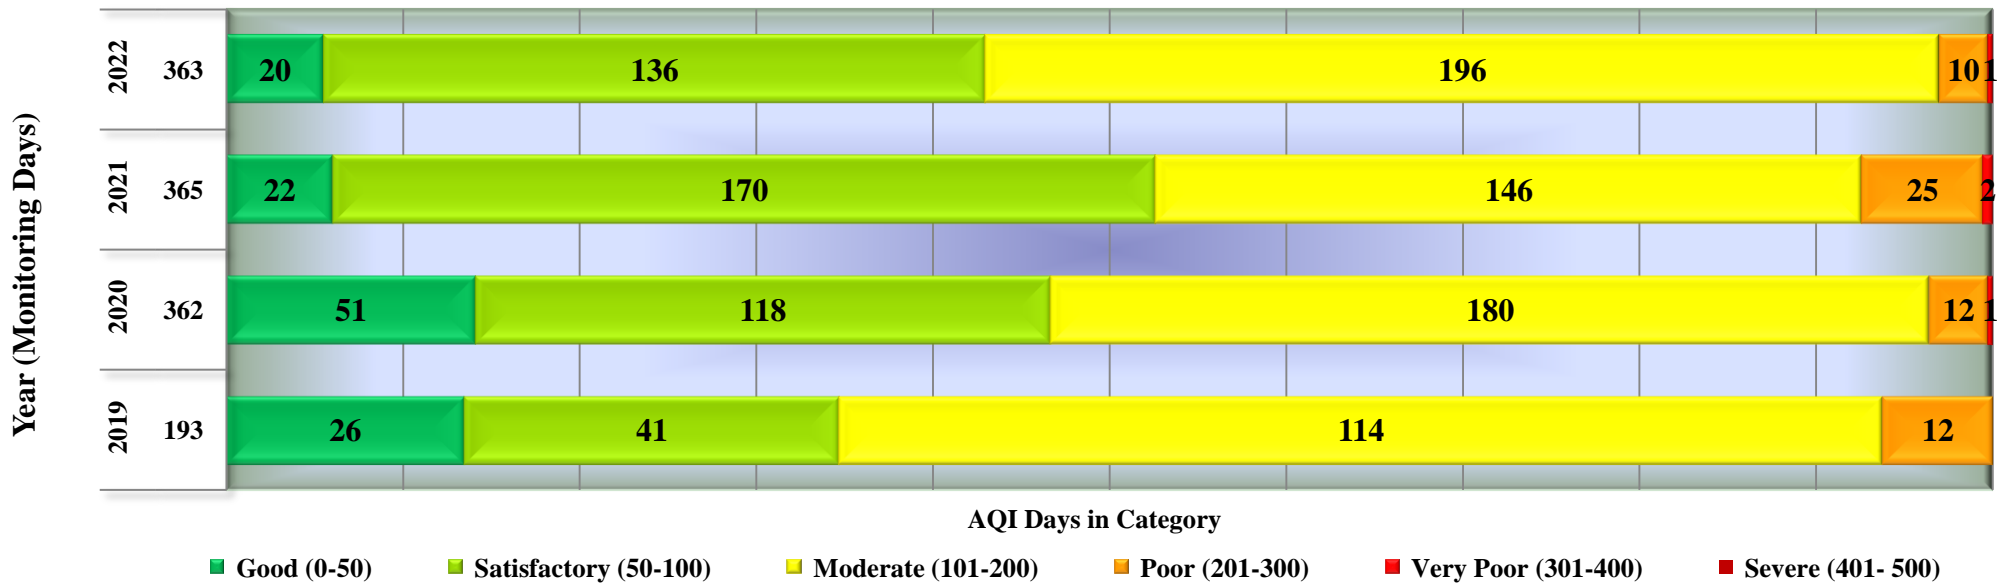

Days in various AQI categories of Dewas, Bhopal Chauraha (Year 2019 - 2022)

Days in various AQI categories of Singrauli, Surya Kiran Bhawan (Year 2019 - 2022)

Days in various AQI categories of Ujjain, Mahakaleshwar Temple (Year 2019 - 2022)

Days in various AQI categories of Maihar , Sharda Temple (Year 2019 - 2022)

Days in various AQI categories of Mandideep, Industrial Area (Year 2019 - 2022)

Days in various AQI categories of Pithampur, Sec-2 Industrial Area (Year 2019 - 2022)