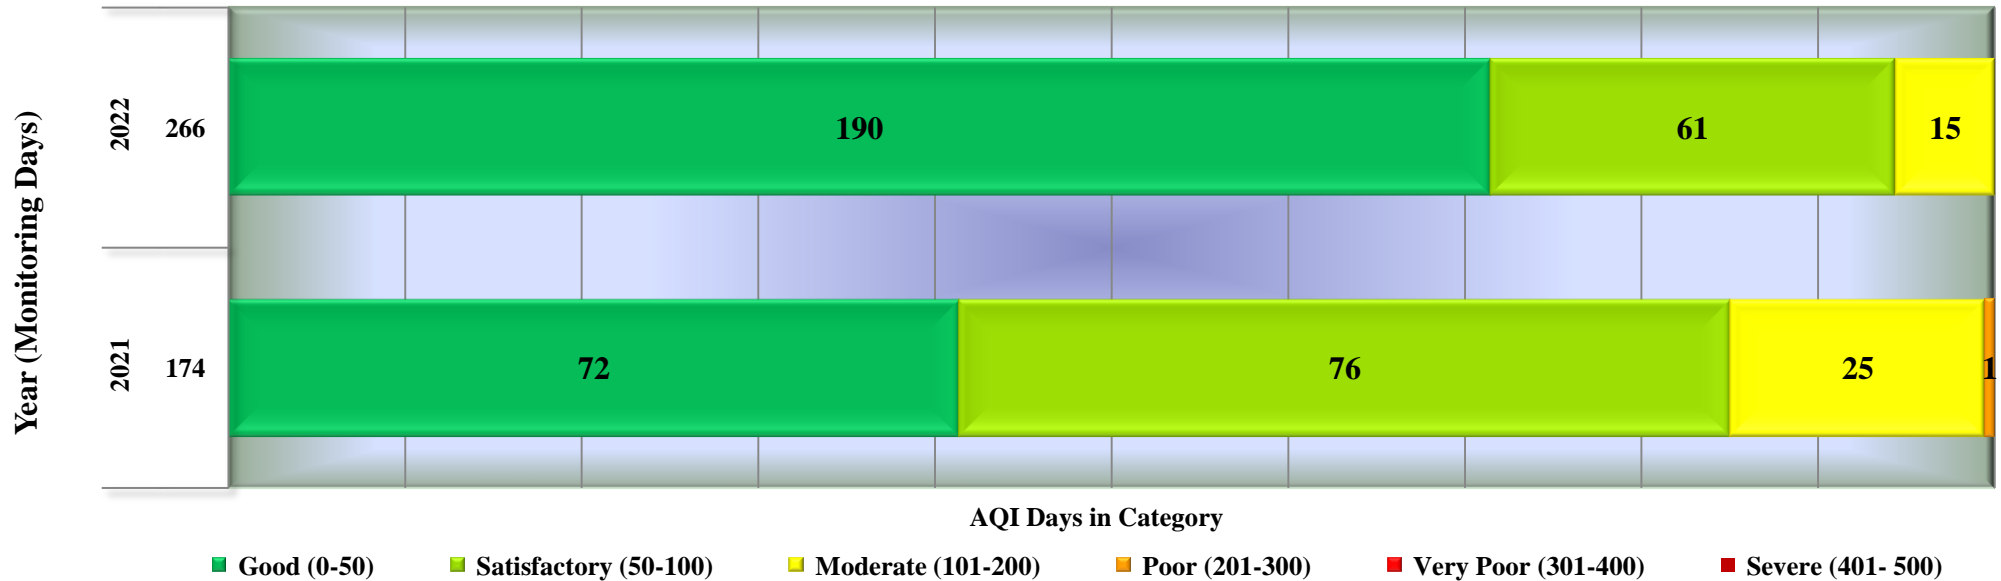

Days in various AQI categories of Rewa, Collector Office (Year 2021 - 2022)

Days in various AQI categories of Rewa, Regional Office (Year 2021 - 2022)