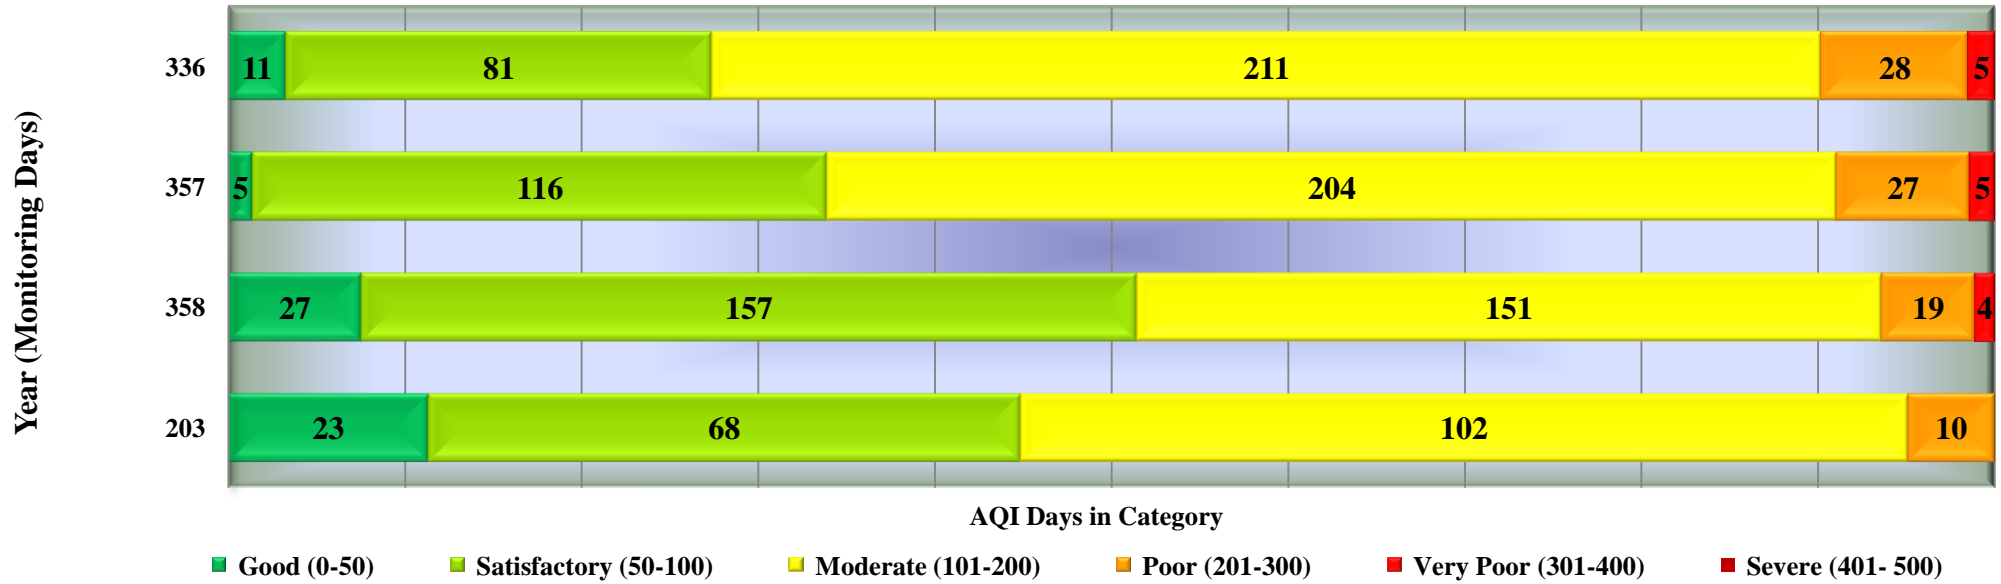

Days in various AQI categories of Dewas, Bhopal Chauraha (Year 2019 - 2022)

Days in various AQI categories of Singrauli, Surya Kiran Bhawan (Year 2019 - 2022)

Days in various AQI categories of Ujjain, Mahakaleshwar Temple (Year 2019 - 2022)