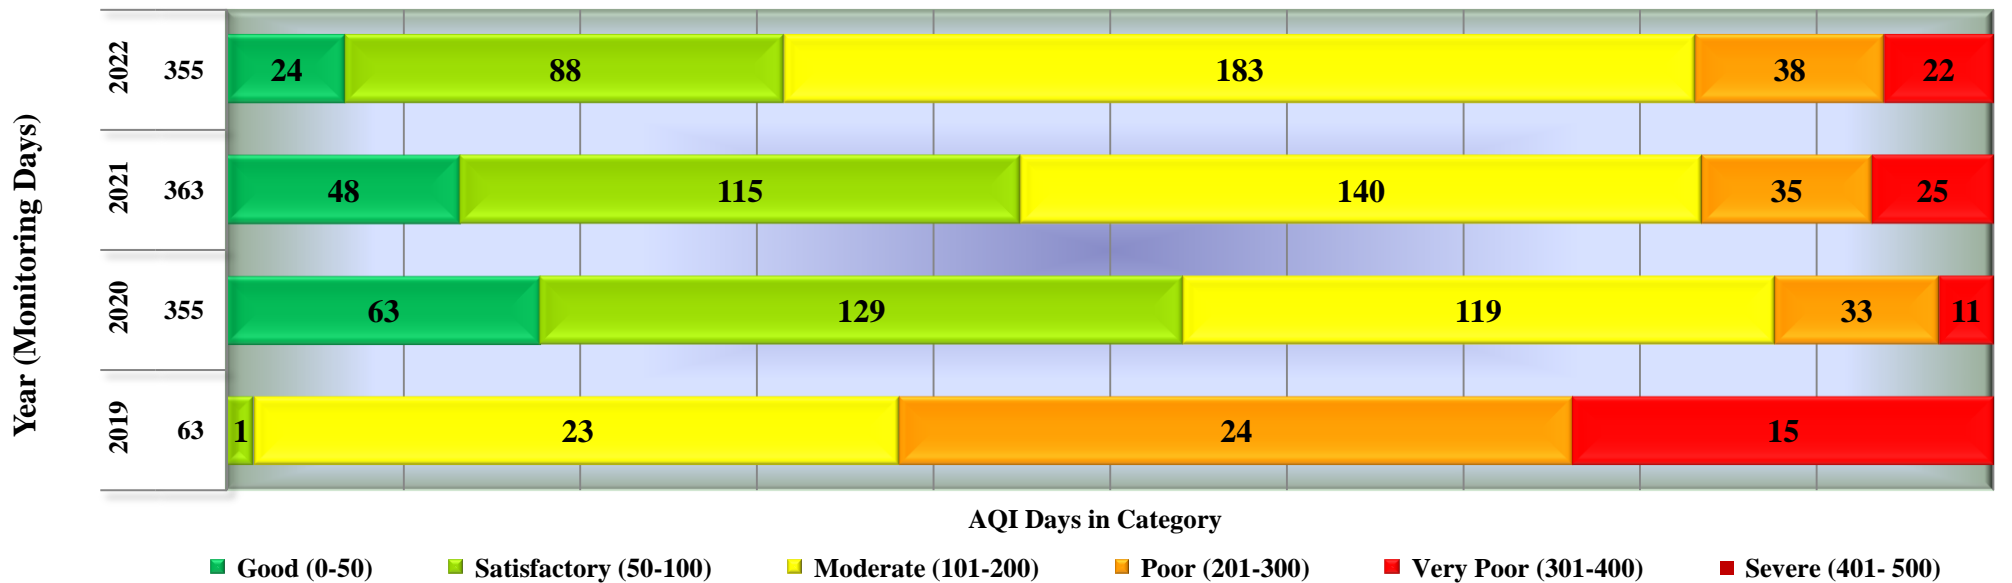

Days in various AQI categories of Satna, Bandhavgar Colony (Year 2019 - 2022)

Days in various AQI categories of Bhopal, T T Nagar (Year 2019 - 2022)

Days in various AQI categories of Indore, Chhoti Gwaltoli (Year 2019 - 2022)

Days in various AQI categories of Jabalpur, Marhatal (Year 2019 - 2022)

Days in various AQI categories of Katni, Gole Bazar (Year 2019 - 2022)

Days in various AQI categories of Damoh, Shrivastav Colony (Year 2019 - 2022)