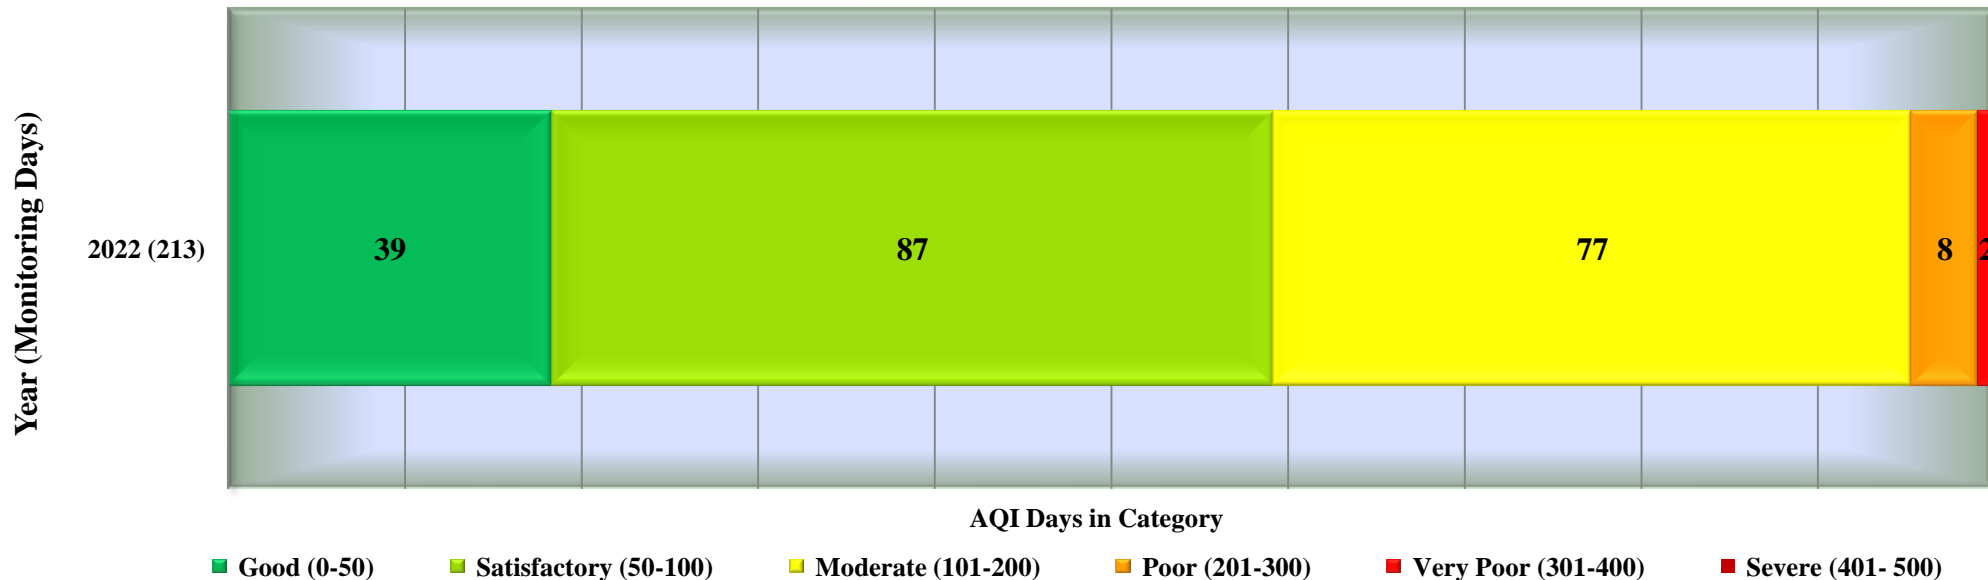

Days in various AQI categories of Dewas, Govt. MG Hospital (Year - 2022)