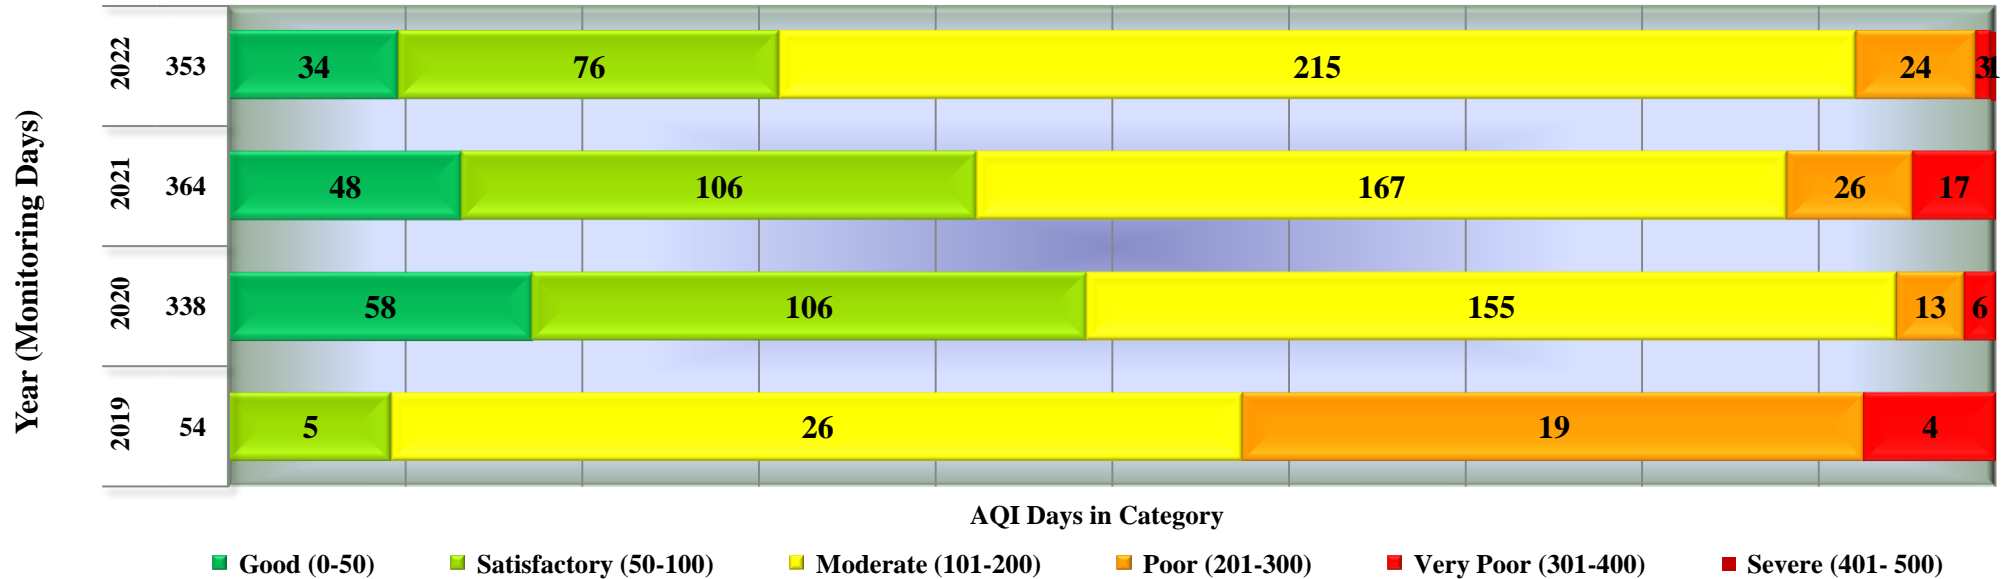

Days in various AQI categories of Indore, Chhoti Gwaltoli (Year 2019 - 2022)

Days in various AQI categories of Bhopal, T T Nagar (Year 2019 - 2022)