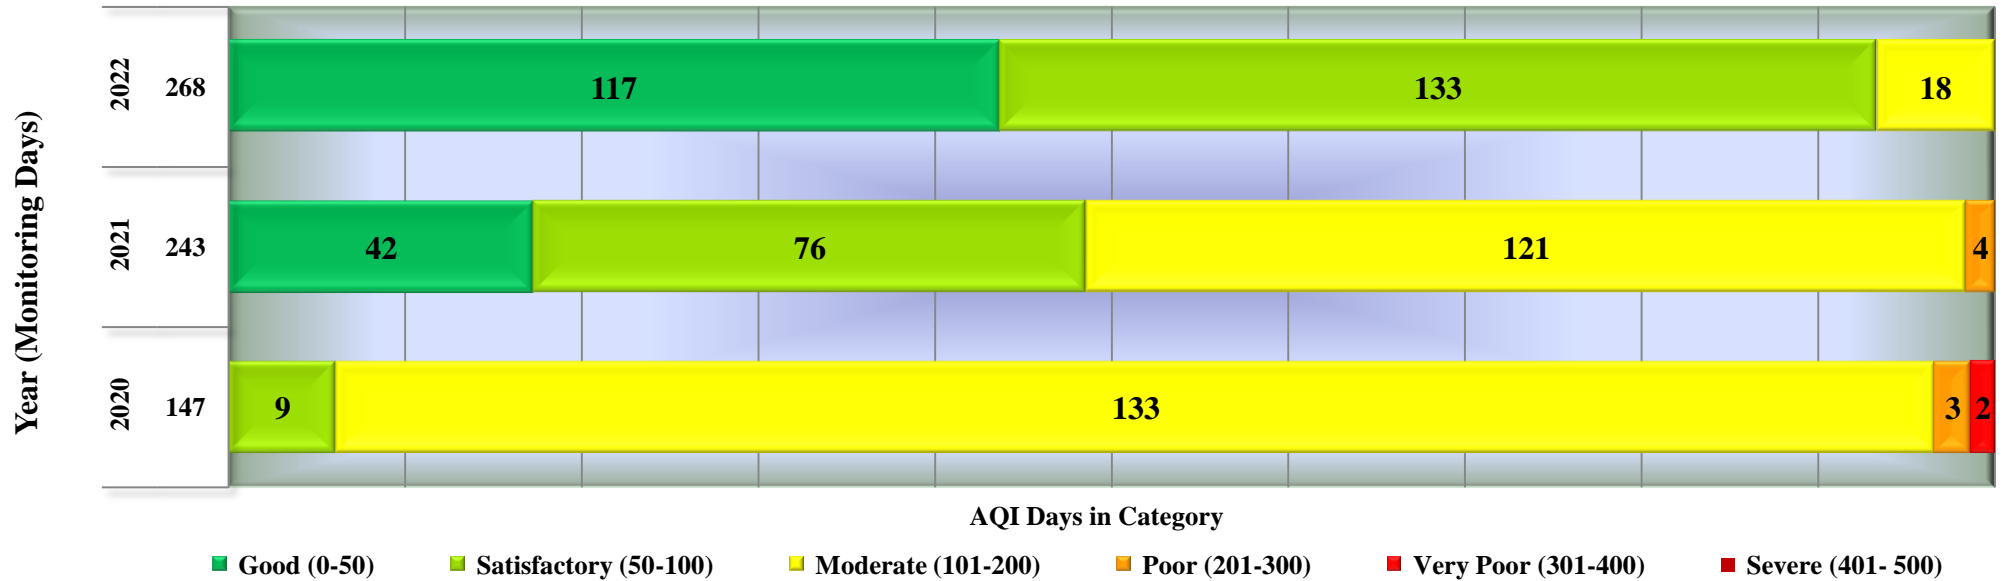

Days in various AQI categories of Sagar, Deen Dayal Nagar (Year 2019 - 2022)

Days in various AQI categories of Ratlam, Shathri Nagar (Year 2019 - 2022)

Days in various AQI categories of Gwalior, City Center (Year 2019 - 2022)

Days in various AQI categories of Gwalior, Phool Bagh (Year 2020 - 2022)

Days in various AQI categories of Neemuch, Civil Hospital (Year 2020 - 2021)

Days in various AQI categories of Anuppur, Collectorate (Year 2020 - 2022)