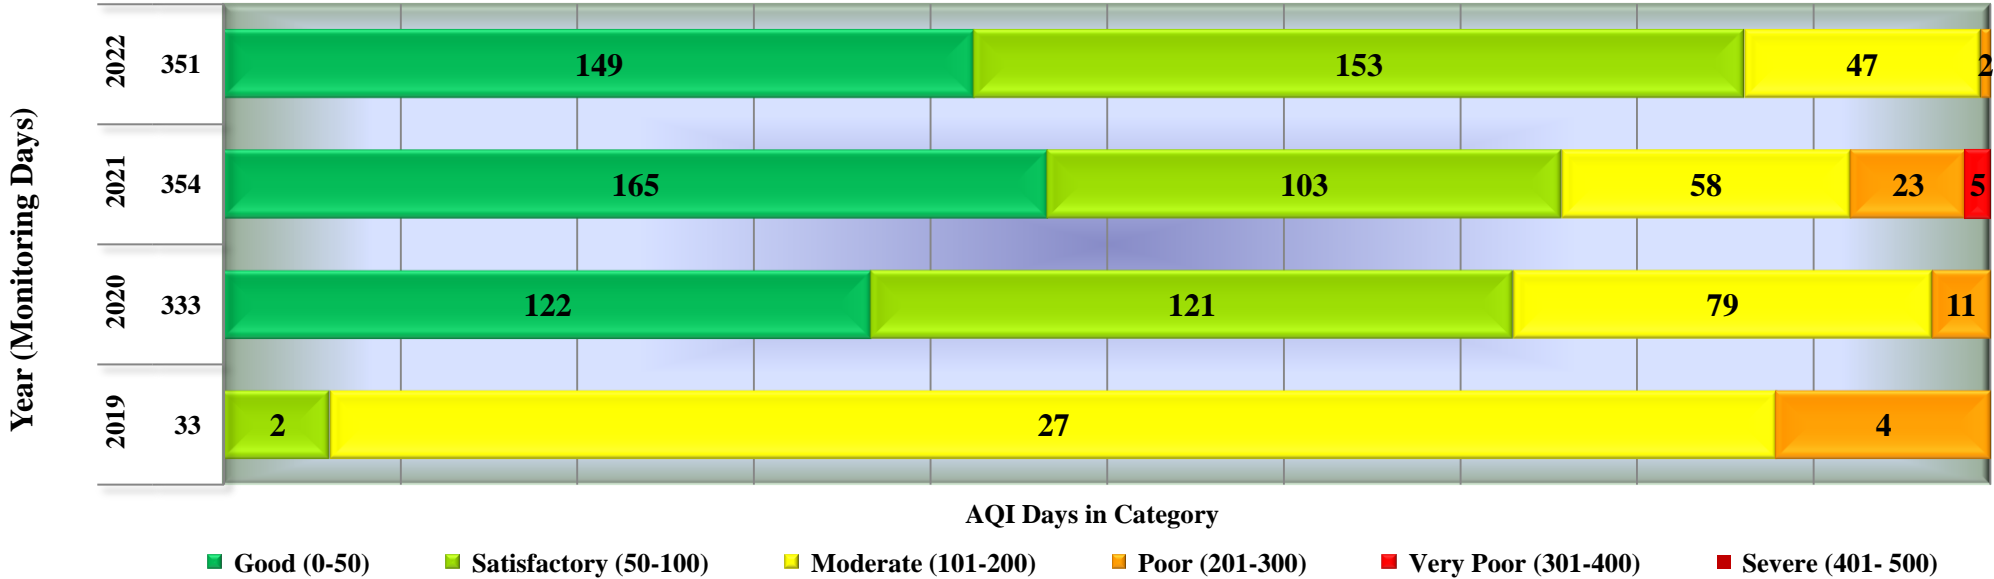

Days in various AQI categories of Satna, Bandhavgar Colony (Year 2019 - 2022)

Days in various AQI categories of Bhopal, T T Nagar (Year 2019 - 2022)

Days in various AQI categories of Indore, Chhoti Gwaltoli (Year 2019 - 2022)

Days in various AQI categories of Jabalpur, Marhatal (Year 2019 - 2022)

Days in various AQI categories of Katni, Gole Bazar (Year 2019 - 2022)

Days in various AQI categories of Damoh, Shrivastav Colony (Year 2019 - 2022)