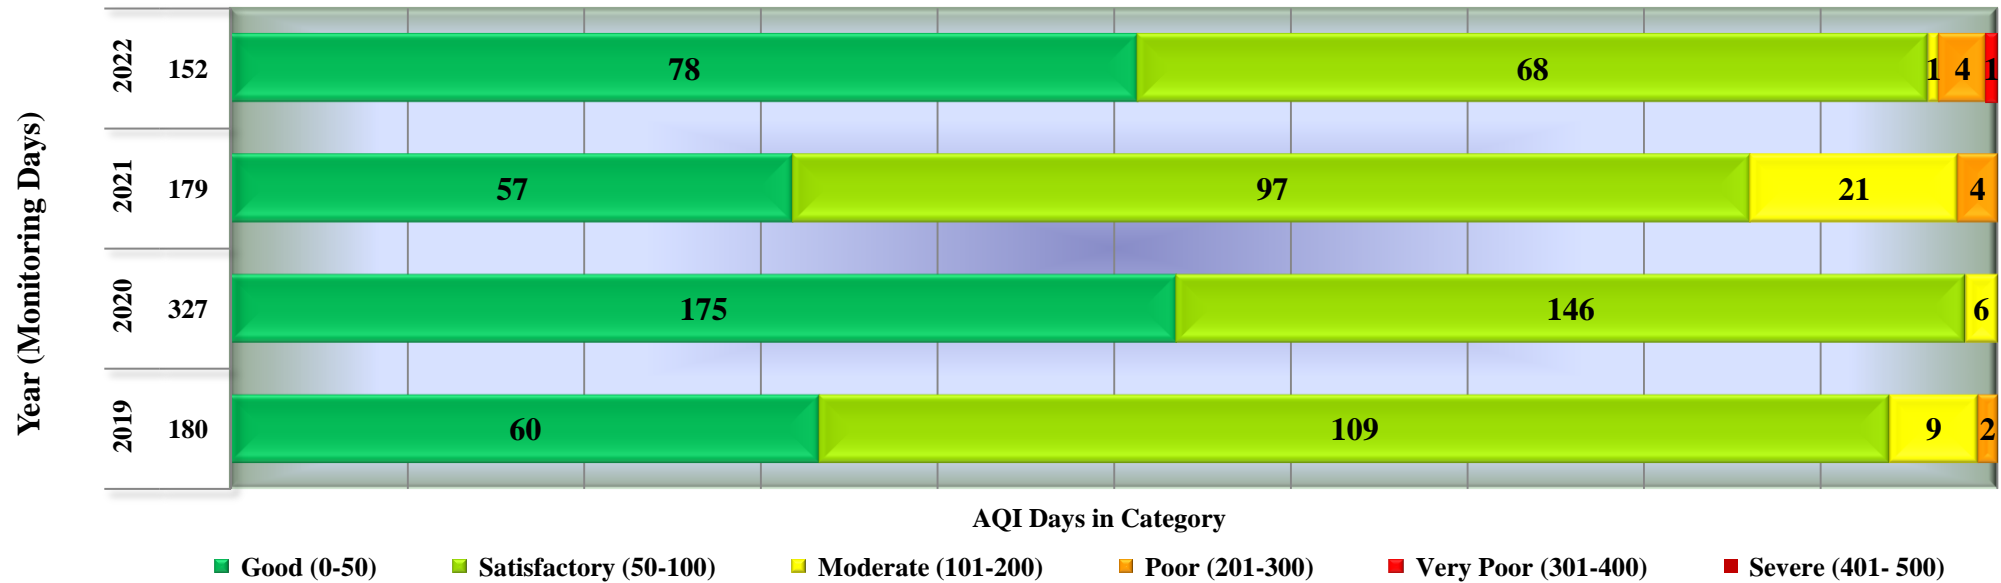

Days in various AQI categories of Mandideep, Industrial Area (Year 2019 - 2022)

Days in various AQI categories of Maihar , Sharda Temple (Year 2019 - 2022)