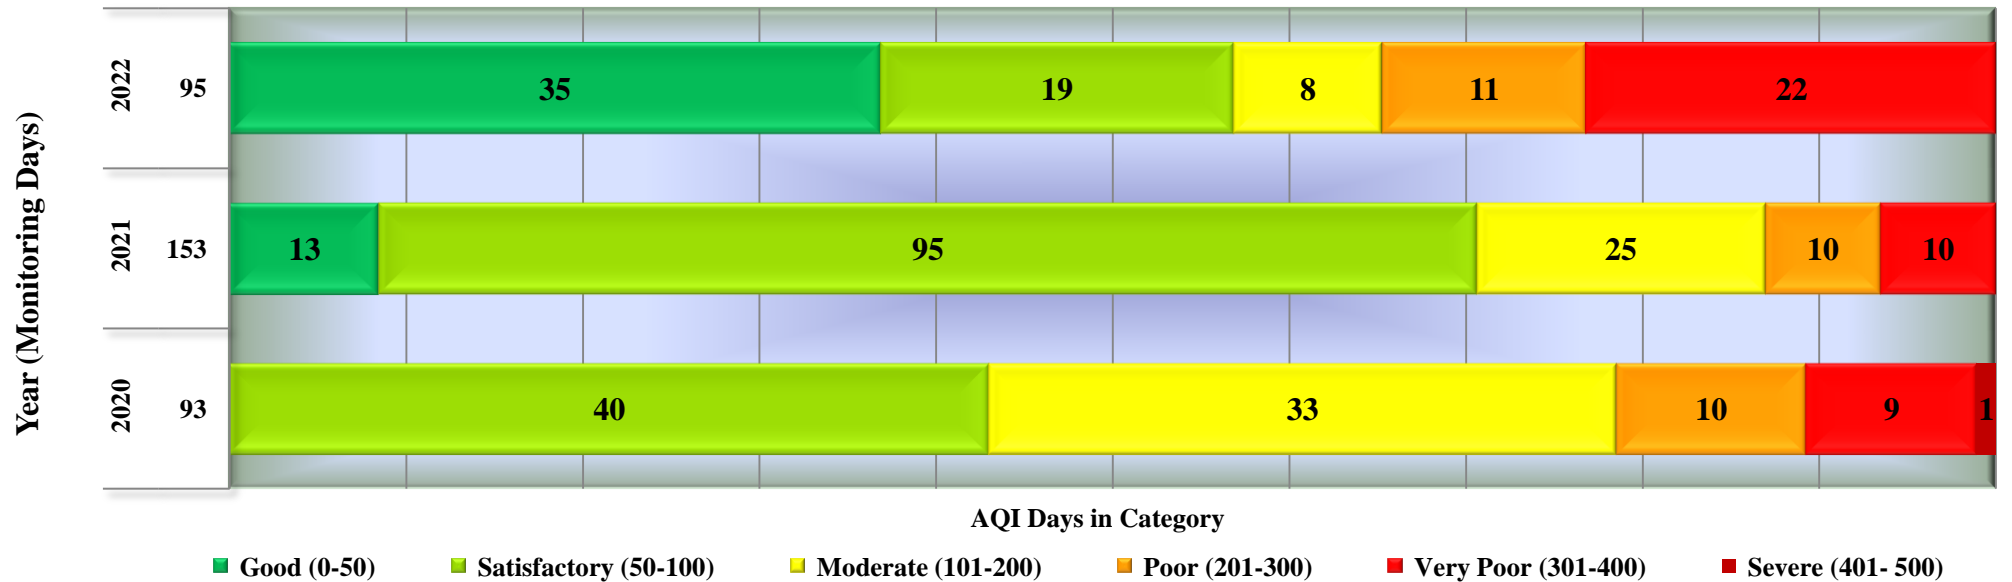

Days in various AQI categories of Sagar, Deen Dayal Nagar (Year 2019 - 2022)

Days in various AQI categories of Ratlam, Shathri Nagar (Year 2019 - 2022)

Days in various AQI categories of Gwalior, City Center (Year 2019 - 2022)

Days in various AQI categories of Gwalior, Phool Bagh (Year 2020 - 2022)

Days in various AQI categories of Neemuch, Civil Hospital (Year 2020 - 2021)

Days in various AQI categories of Anuppur, Collectorate (Year 2020 - 2022)