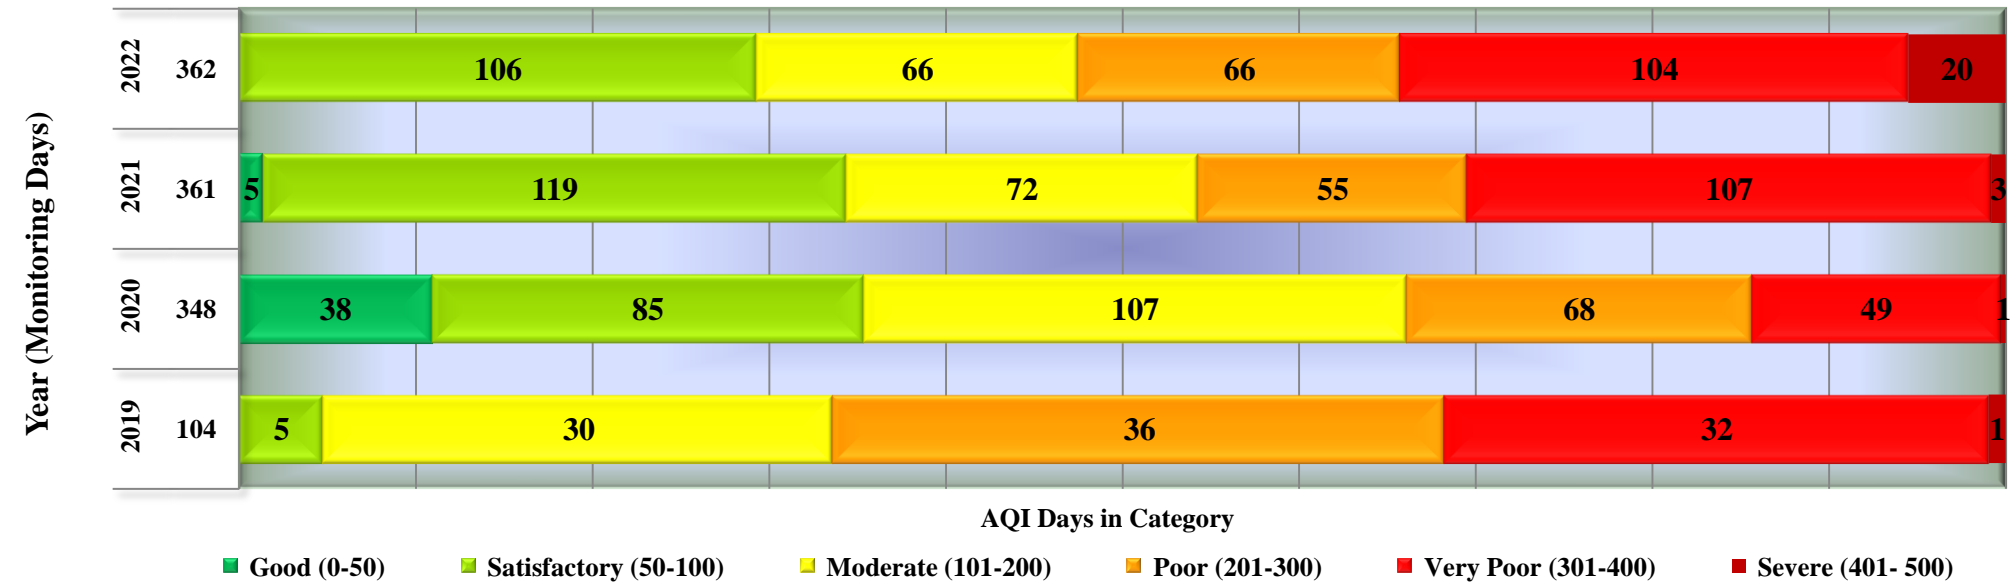

Days in various AQI categories of Dewas, Bhopal Chauraha (Year 2019 - 2022)

Days in various AQI categories of Singrauli, Surya Kiran Bhawan (Year 2019 - 2022)

Days in various AQI categories of Ujjain, Mahakaleshwar Temple (Year 2019 - 2022)