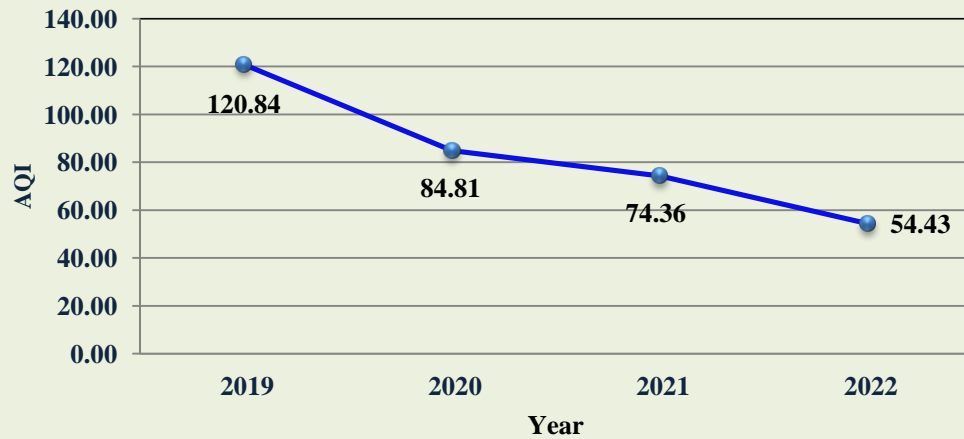

Satna, Bandhavgar Colony