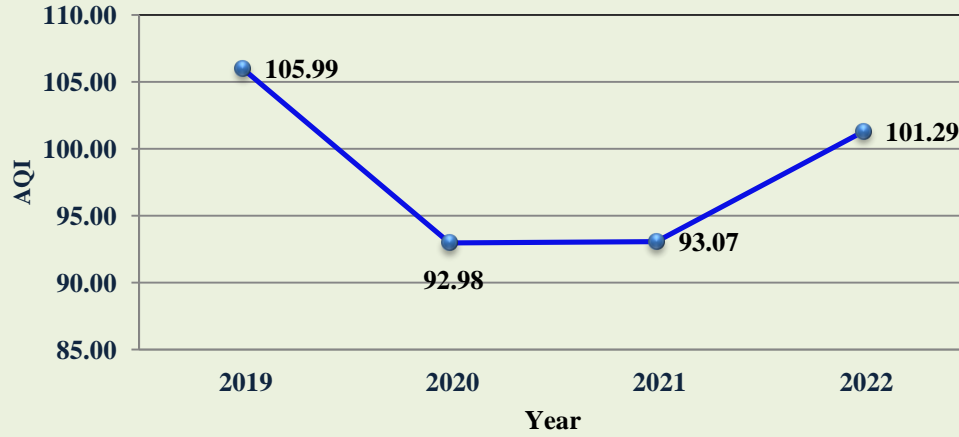

AQI Trend in Cities in Madhya Pradesh

Dewas, Bhopal Chauraha

Singrauli, Surya Kiran Bhawan

Ujjain, Mahakaleshwar Temple

Maihar, Sahilara

■ 0-50 (Good) ■ 51-100 (Satisfactory) ■ 101-200 (Moderate) ■ 201-300 (Poor) ■ 301-400 (Very Poor) ■ 400< (Severe)