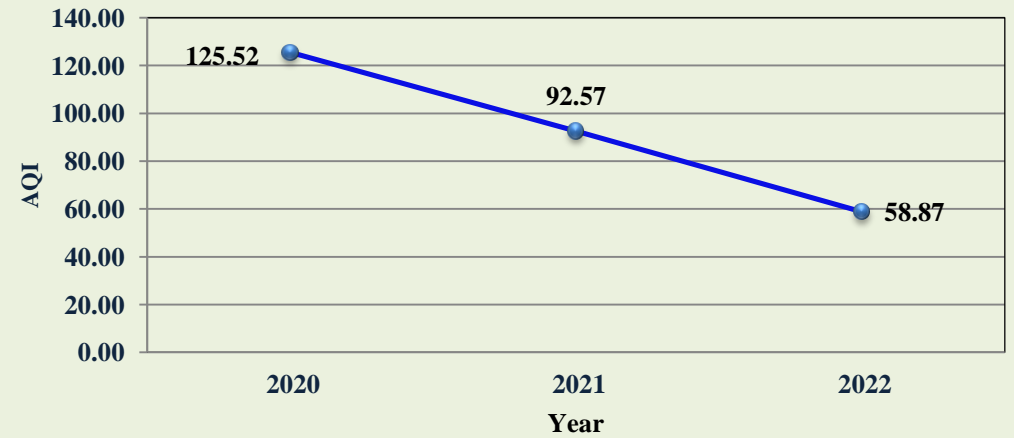

Anuppur, Collectorate