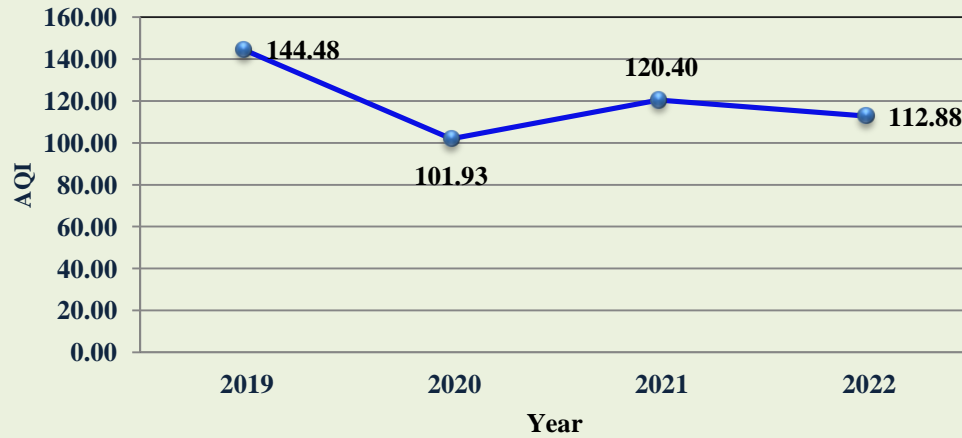

AQI Trend in Cities in Madhya Pradesh

Indore, Chhoti Gwaltoli