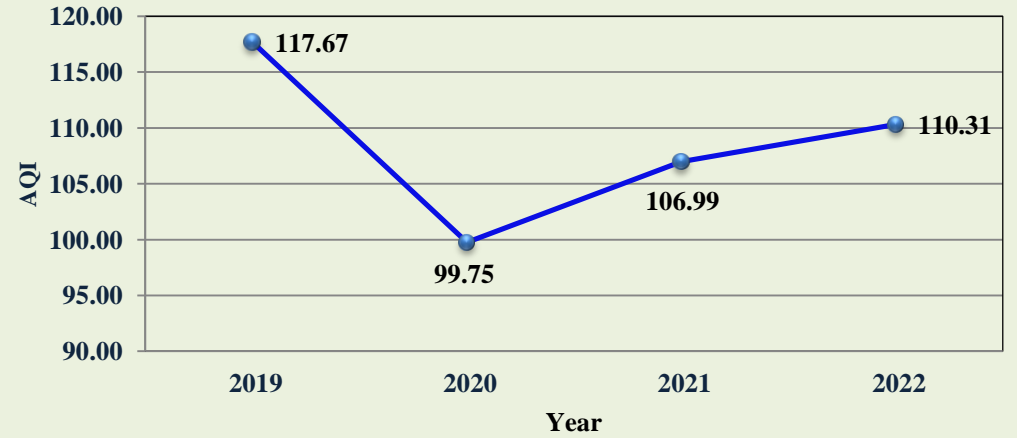

Pithampur, Sector-2 Industrial Area