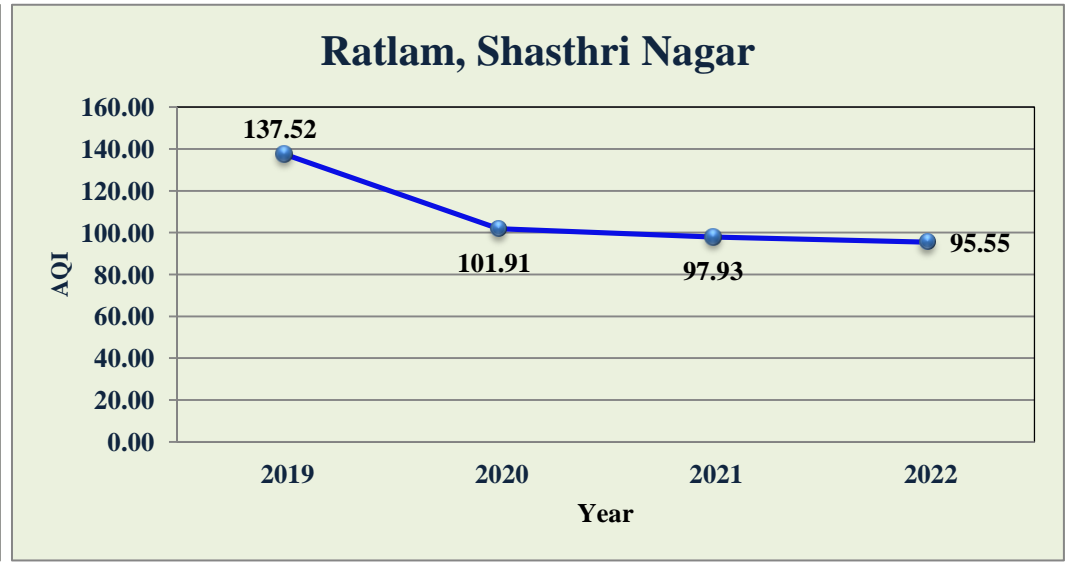

AQI Trend in Cities in Madhya Pradesh

■ 0-50 (Good) ■ 51-100 (Satisfactory) ■ 101-200 (Moderate) ■ 201-300 (Poor) ■ 301-400 (Very Poor) ■ 400< (Severe)