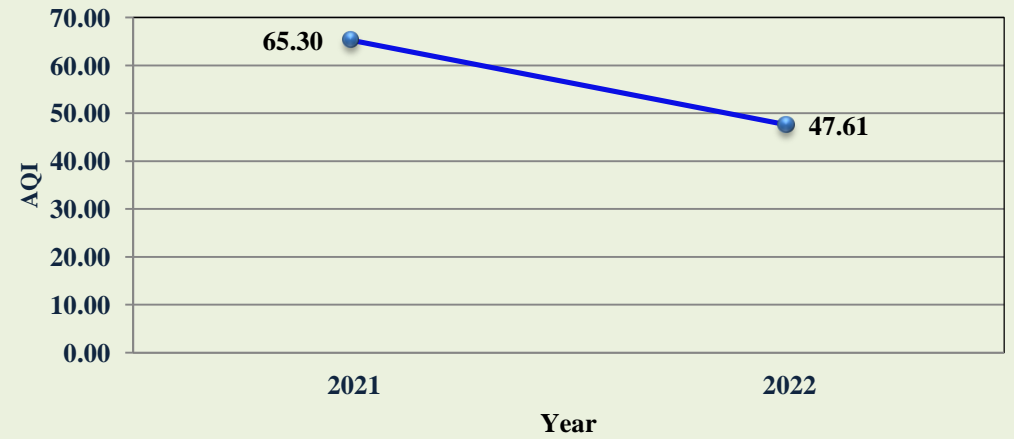

Rewa, RO Office

■ 0-50 (Good) ■ 51-100 (Satisfactory) ■ 101-200 (Moderate) ■ 201-300 (Poor) ■ 301-400 (Very Poor) ■ 400< (Severe)