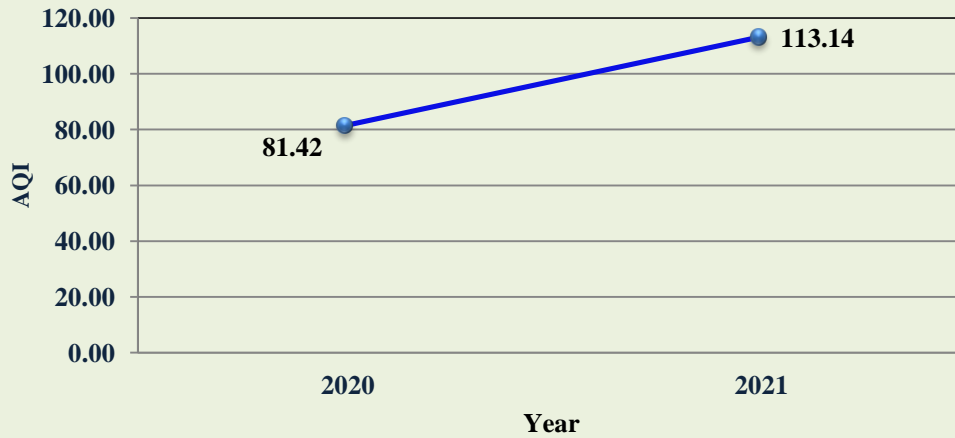

AQI Trend in Cities in Madhya Pradesh

Neemuch, Civil Hospital