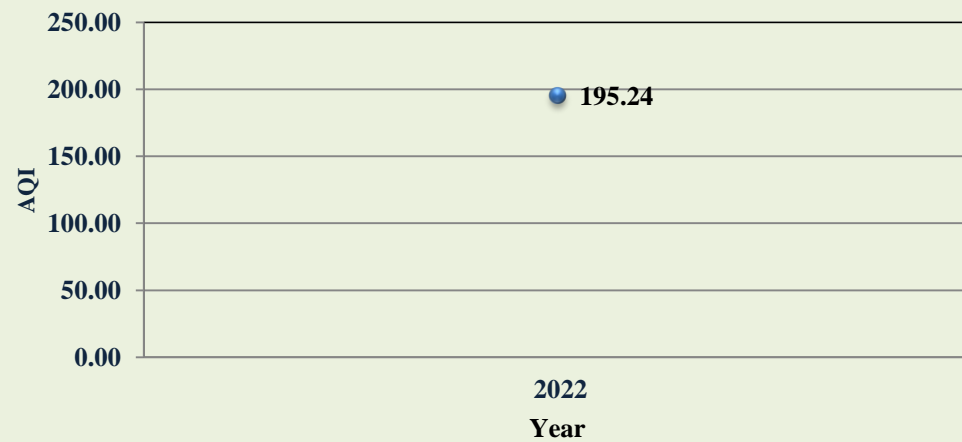

Bhopal, Environment Campus