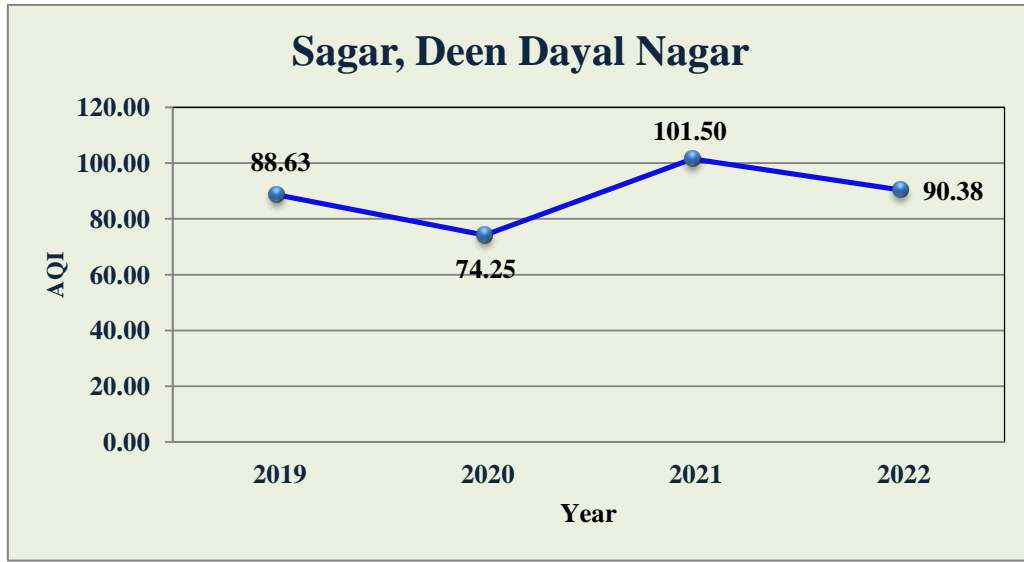

AQI Trend in Cities in Madhya Pradesh

■ 0-50 (Good) ■ 51-100 (Satisfactory) ■ 101-200 (Moderate) ■ 201-300 (Poor) ■ 301-400 (Very Poor) ■ 400< (Severe)