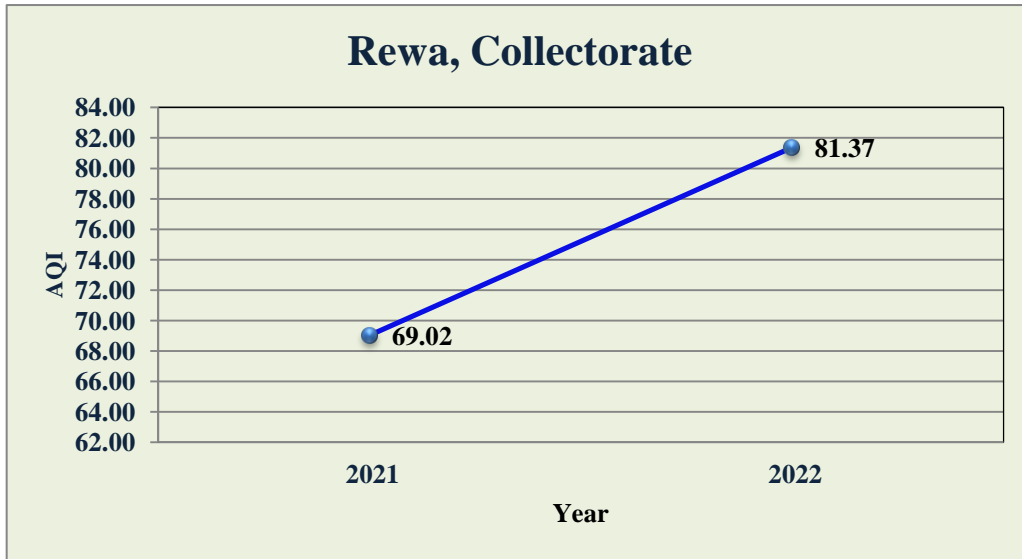

■ 0-50 (Good) ■ 51-100 (Satisfactory) ■ 101-200(Moderate) ■ 201-300 (Poor) ■ 301-400 (Very Poor) ■ 400< (Severe)

AQI Trend in Cities in Madhya Pradesh

Singrauli, Tramua Center Waidhan

Narsinghpur, District Education office