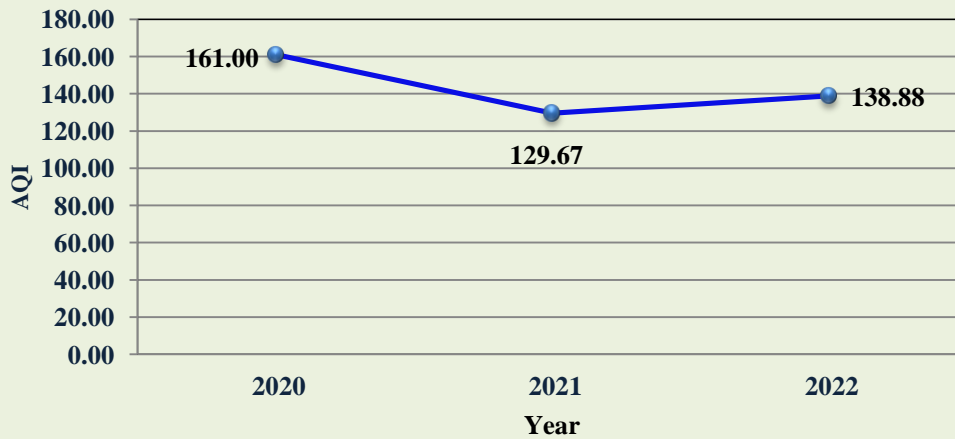

Katni, RO Office