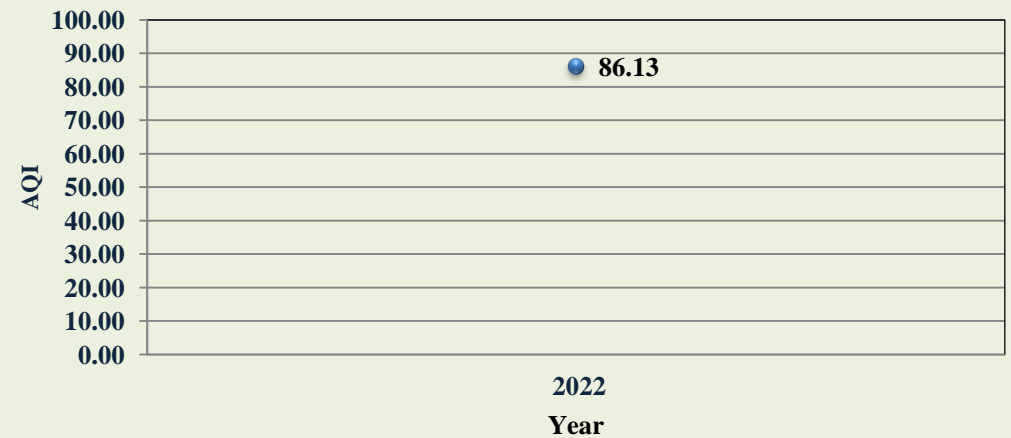

■ 0-50 (Good) ■ 51-100 (Satisfactory) ■ 101-200(Moderate) ■ 201-300 (Poor) ■ 301-400 (Very Poor) ■ 400< (Severe)

AQI Trend in Cities in Madhya Pradesh

Singrauli, Tramua Center Waidhan

Narsinghpur, District Education office