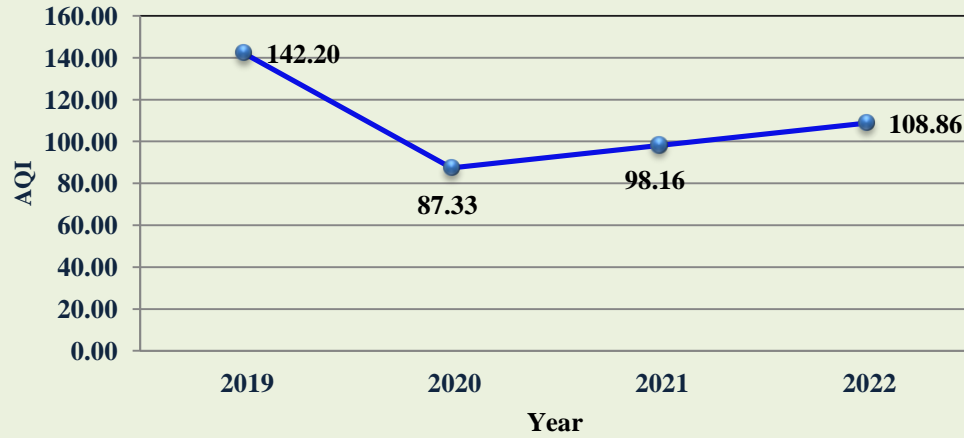

AQI Trend in Cities in Madhya Pradesh

Mandideep, Sector-D Industrial Area