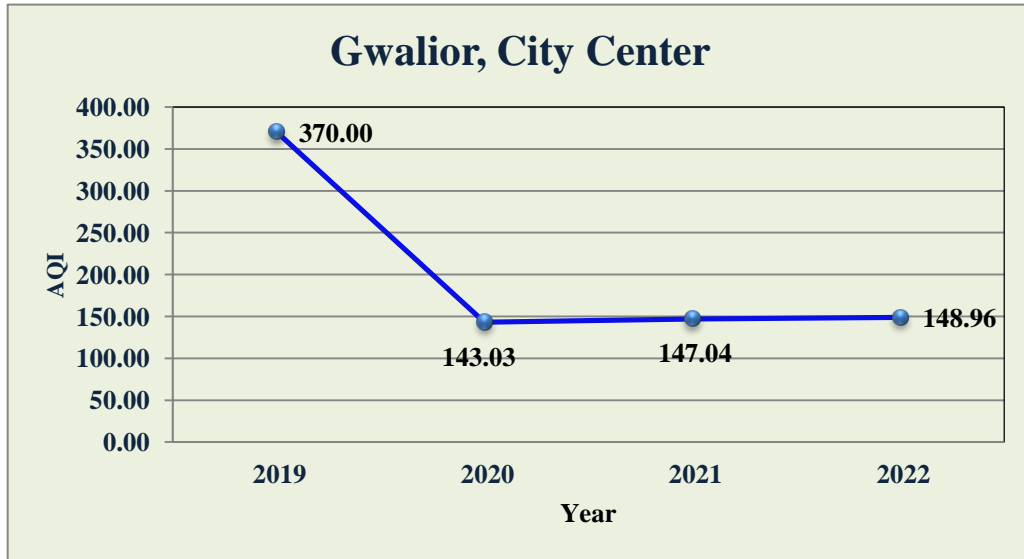

AQI Trend in Cities in Madhya Pradesh

■ 0-50 (Good) ■ 51-100 (Satisfactory) ■ 101-200 (Moderate) ■ 201-300 (Poor) ■ 301-400 (Very Poor) ■ 400< (Severe)