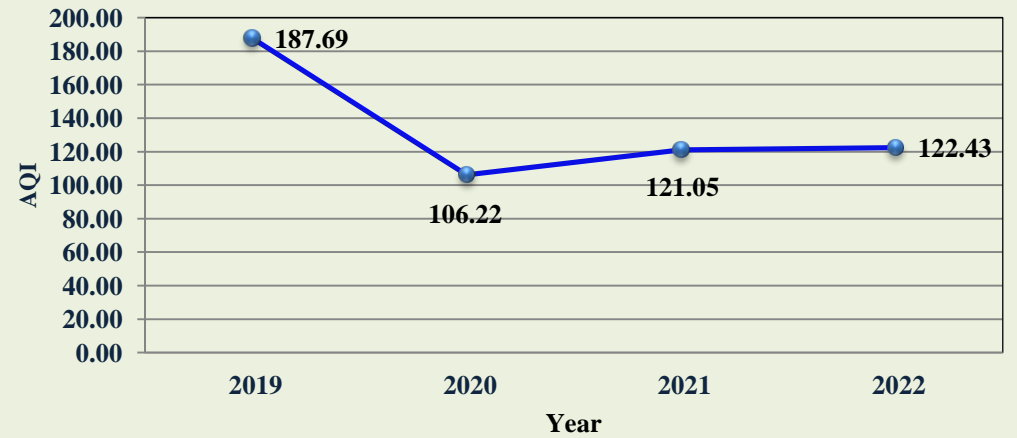

Bhopal, T T Nagar

0-50 (Good) 51-100 (Satisfactory) 101-200 (Moderate) 201-300 (Poor) 301-400 (Very Poor) 400< (Severe)