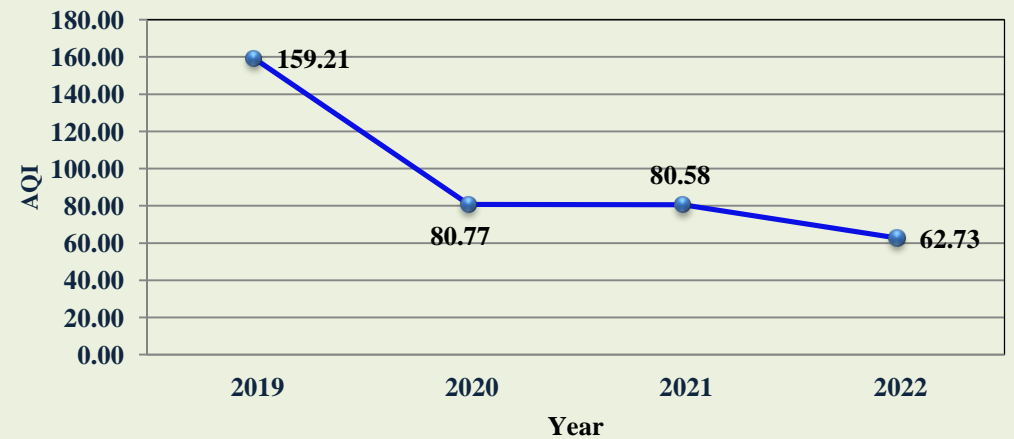

AQI Trend in Cities in Madhya Pradesh

Indore, Chhoti Gwaltoli

Jabalpur, Marhatal

Katni, Gole Bazar

Damoh, Shrivastav Colony

■ 0-50 (Good) ■ 51-100 (Satisfactory) ■ 101-200 (Moderate) ■ 201-300 (Poor) ■ 301-400 (Very Poor) ■ 400< (Severe)