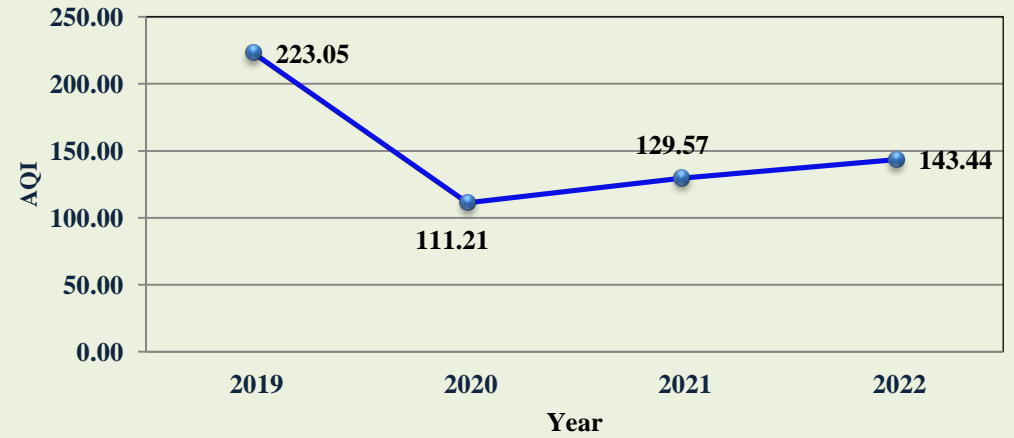

Jabalpur, Marhatal