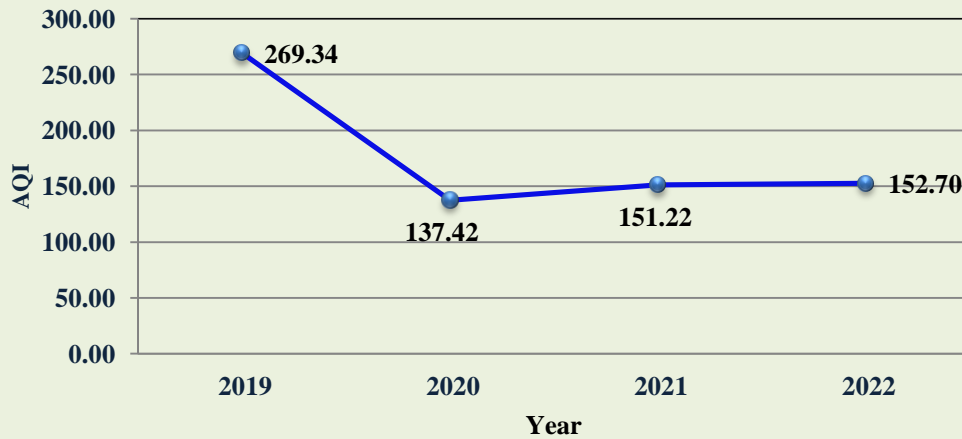

AQI Trend in Cities in Madhya Pradesh

Indore, Chhoti Gwaltoli

Jabalpur, Marhatal

Katni, Gole Bazar

Damoh, Shrivastav Colony

■ 0-50 (Good) ■ 51-100 (Satisfactory) ■ 101-200 (Moderate) ■ 201-300 (Poor) ■ 301-400 (Very Poor) ■ 400< (Severe)