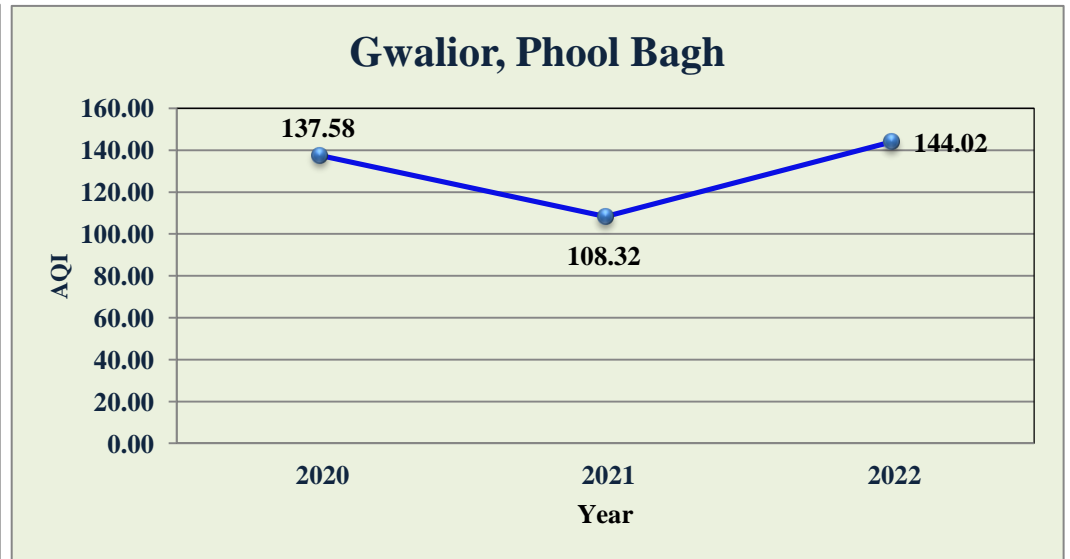

AQI Trend in Cities in Madhya Pradesh

■ 0-50 (Good) ■ 51-100 (Satisfactory) ■ 101-200 (Moderate) ■ 201-300 (Poor) ■ 301-400 (Very Poor) ■ 400< (Severe)