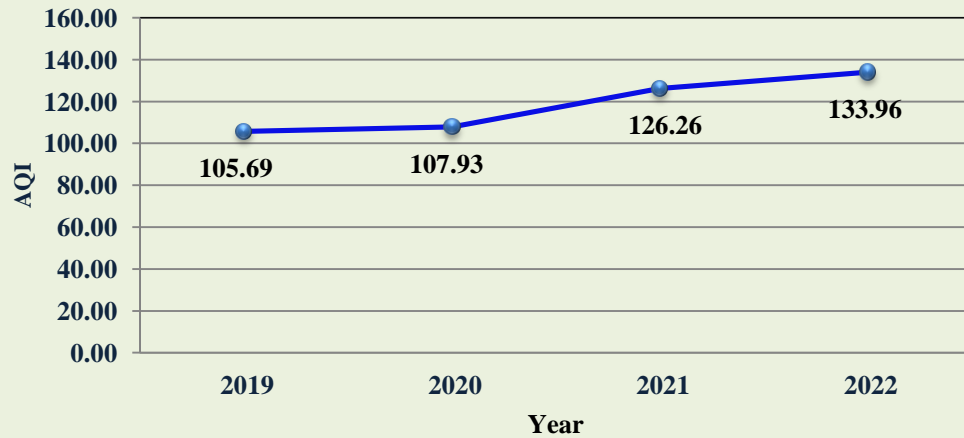

AQI Trend in Cities in Madhya Pradesh

Dewas, Bhopal Chauraha

Singrauli, Surya Kiran Bhawan

Ujjain, Mahakaleshwar Temple

Maihar, Sahilara

■ 0-50 (Good) ■ 51-100 (Satisfactory) ■ 101-200 (Moderate) ■ 201-300 (Poor) ■ 301-400 (Very Poor) ■ 400< (Severe)