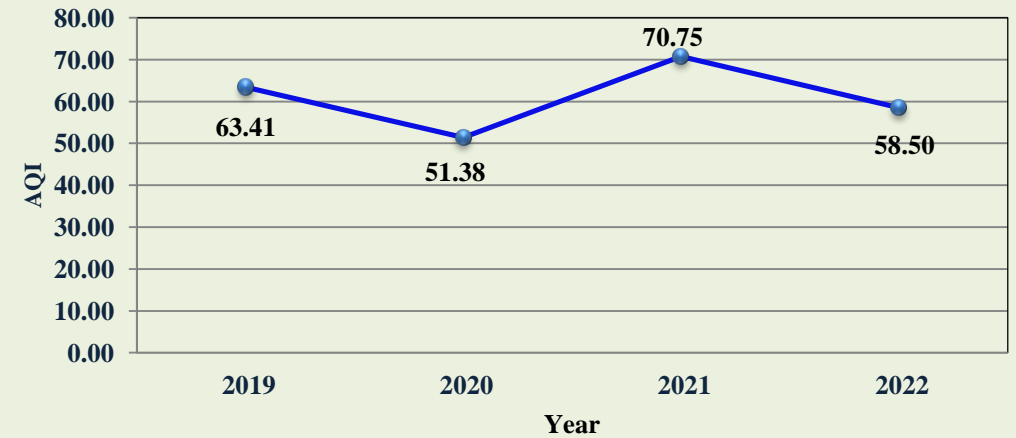

AQI Trend in Cities in Madhya Pradesh

Dewas, Bhopal Chauraha

Singrauli, Surya Kiran Bhawan

Ujjain, Mahakaleshwar Temple

Maihar, Sahilara

■ 0-50 (Good) ■ 51-100 (Satisfactory) ■ 101-200 (Moderate) ■ 201-300 (Poor) ■ 301-400 (Very Poor) ■ 400< (Severe)