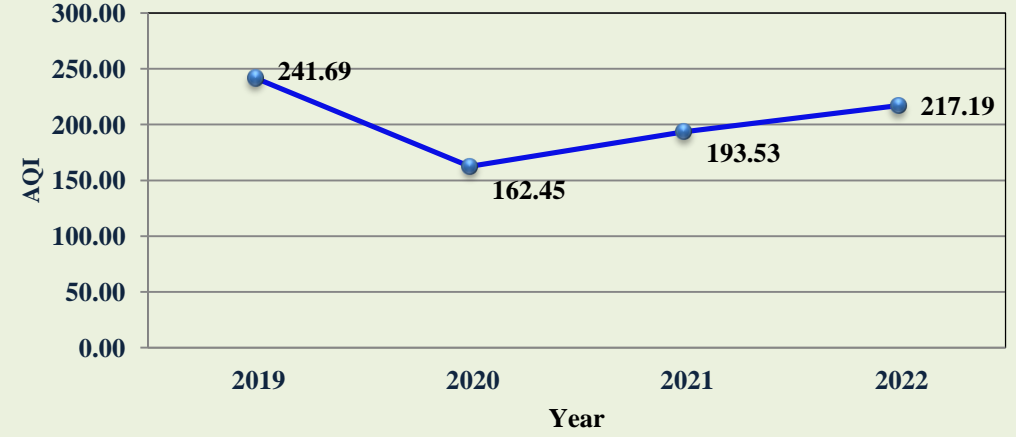

AQI Trend in Cities in Madhya Pradesh

Dewas, Bhopal Chauraha

Singrauli, Surya Kiran Bhawan

Ujjain, Mahakaleshwar Temple

Maihar, Sahilara

■ 0-50 (Good) ■ 51-100 (Satisfactory) ■ 101-200 (Moderate) ■ 201-300 (Poor) ■ 301-400 (Very Poor) ■ 400< (Severe)