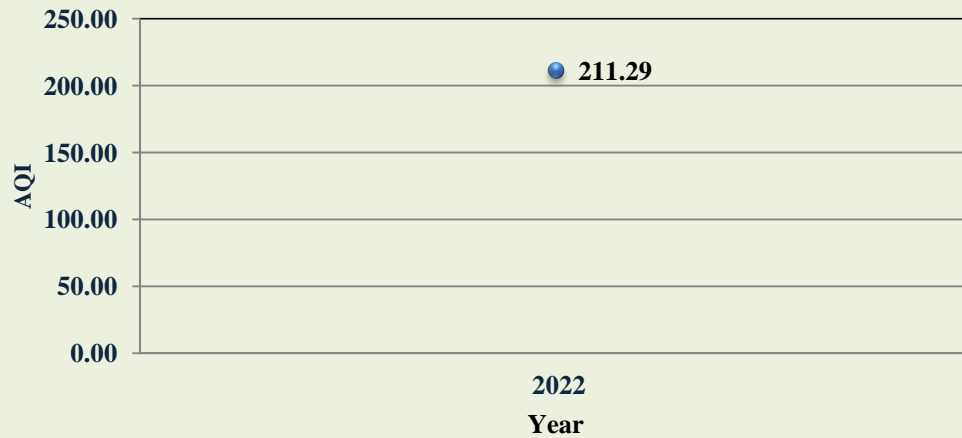

■ 0-50 (Good) ■ 51-100 (Satisfactory) ■ 101-200(Moderate) ■ 201-300 (Poor) ■ 301-400 (Very Poor) ■ 400< (Severe)

AQI Trend in Cities in Madhya Pradesh

Singrauli, Tramua Center Waidhan

Narsinghpur, District Education office