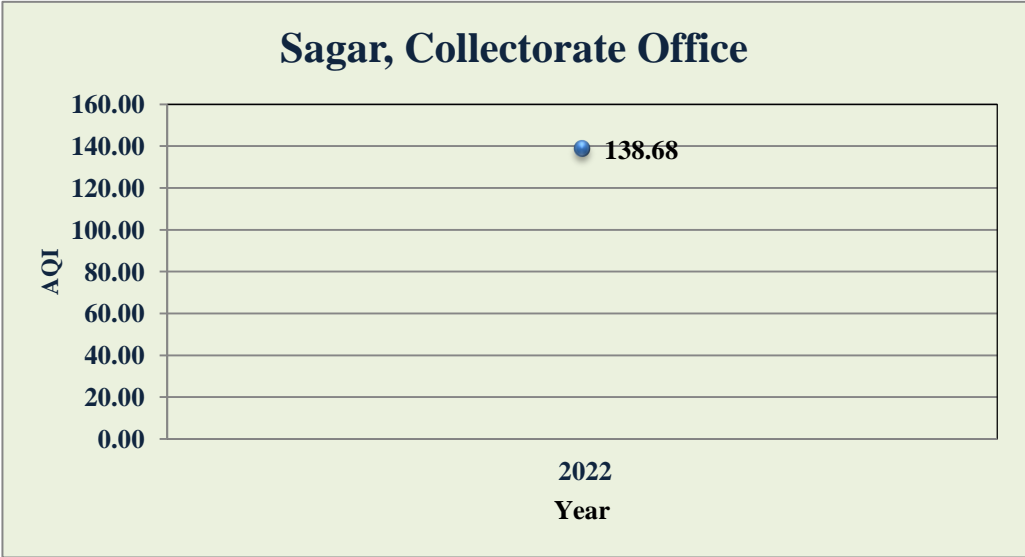

Bhopal, Environment Campus

Gwalior, Maharaj bada

■ 0-50 (Good) ■ 51-100 (Satisfactory) ■ 101-200(Moderate) ■ 201-300 (Poor) ■ 301-400 (Very Poor) ■ 400< (Severe)

AQI Trend in Cities in Madhya Pradesh

0-50 (Good) 51-100 (Satisfactory) 101-200(Moderate) 201-300 (Poor) 301-400 (Very Poor) 400< (Severe)