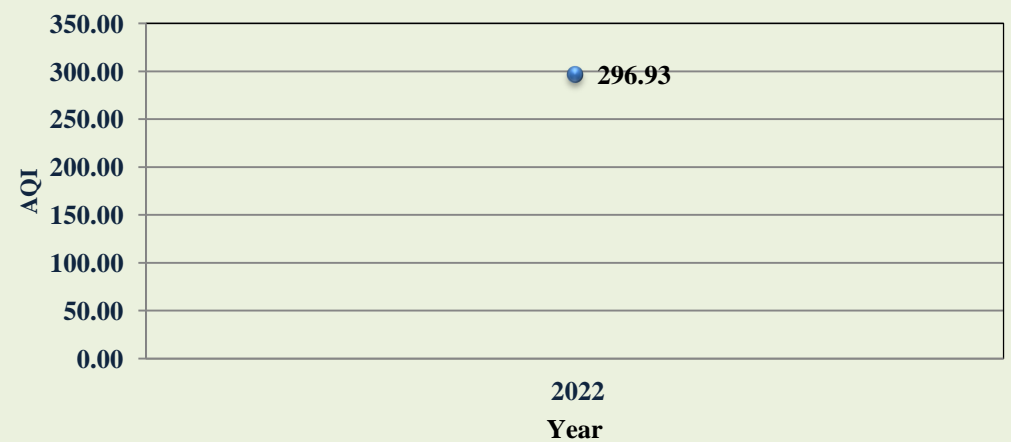

Gwalior, Maharaj bada

■ 0-50 (Good) ■ 51-100 (Satisfactory) ■ 101-200(Moderate) ■ 201-300 (Poor) ■ 301-400 (Very Poor) ■ 400< (Severe)