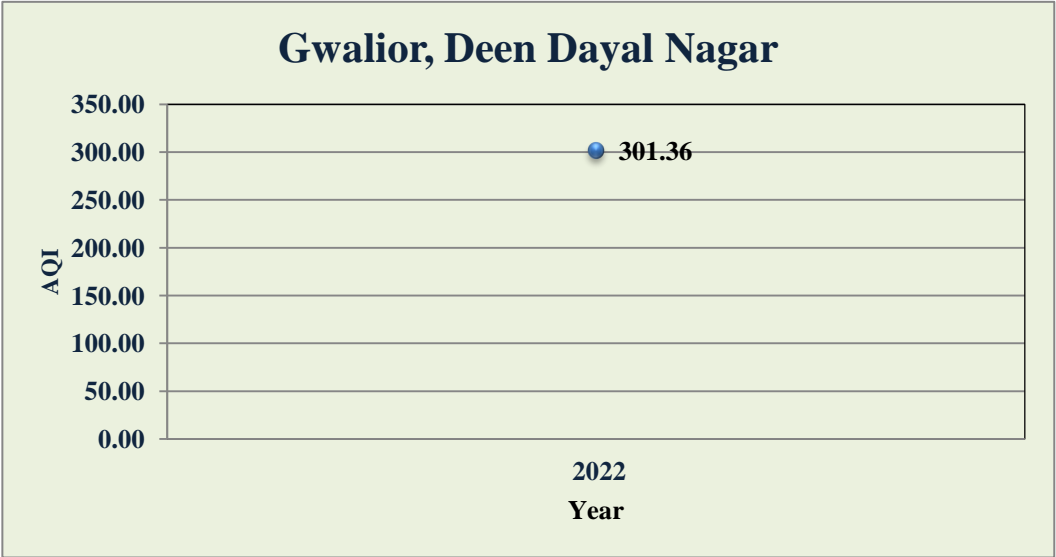

Bhopal, Environment Campus

Gwalior, Maharaj bada

■ 0-50 (Good) ■ 51-100 (Satisfactory) ■ 101-200(Moderate) ■ 201-300 (Poor) ■ 301-400 (Very Poor) ■ 400< (Severe)

AQI Trend in Cities in Madhya Pradesh

0-50 (Good) 51-100 (Satisfactory) 101-200(Moderate) 201-300 (Poor) 301-400 (Very Poor) 400< (Severe)