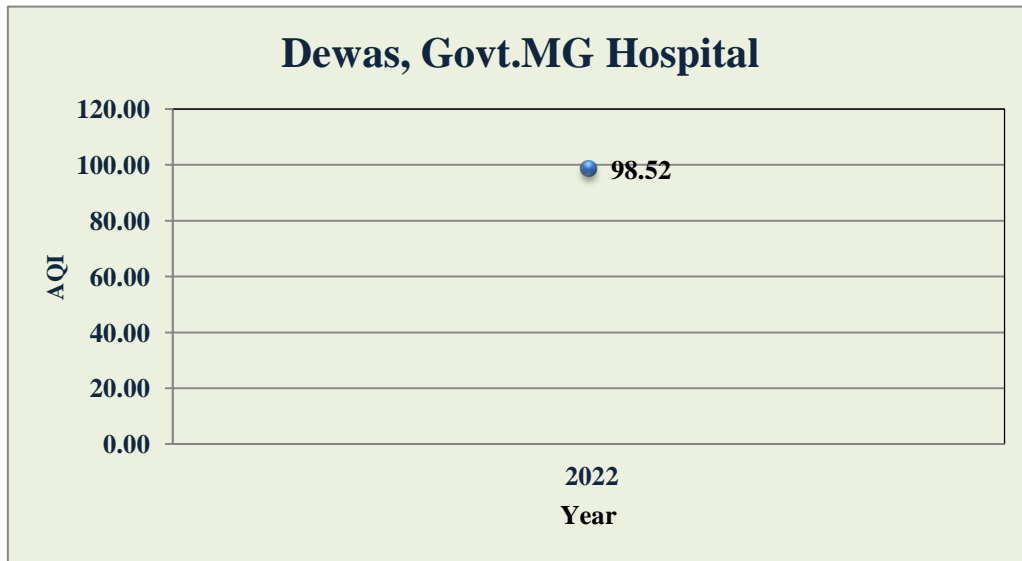

■ 0-50 (Good) ■ 51-100 (Satisfactory) ■ 101-200(Moderate) ■ 201-300 (Poor) ■ 301-400 (Very Poor) ■ 400< (Severe)

AQI Trend in Cities in Madhya Pradesh

Singrauli, Tramua Center Waidhan

Narsinghpur, District Education office