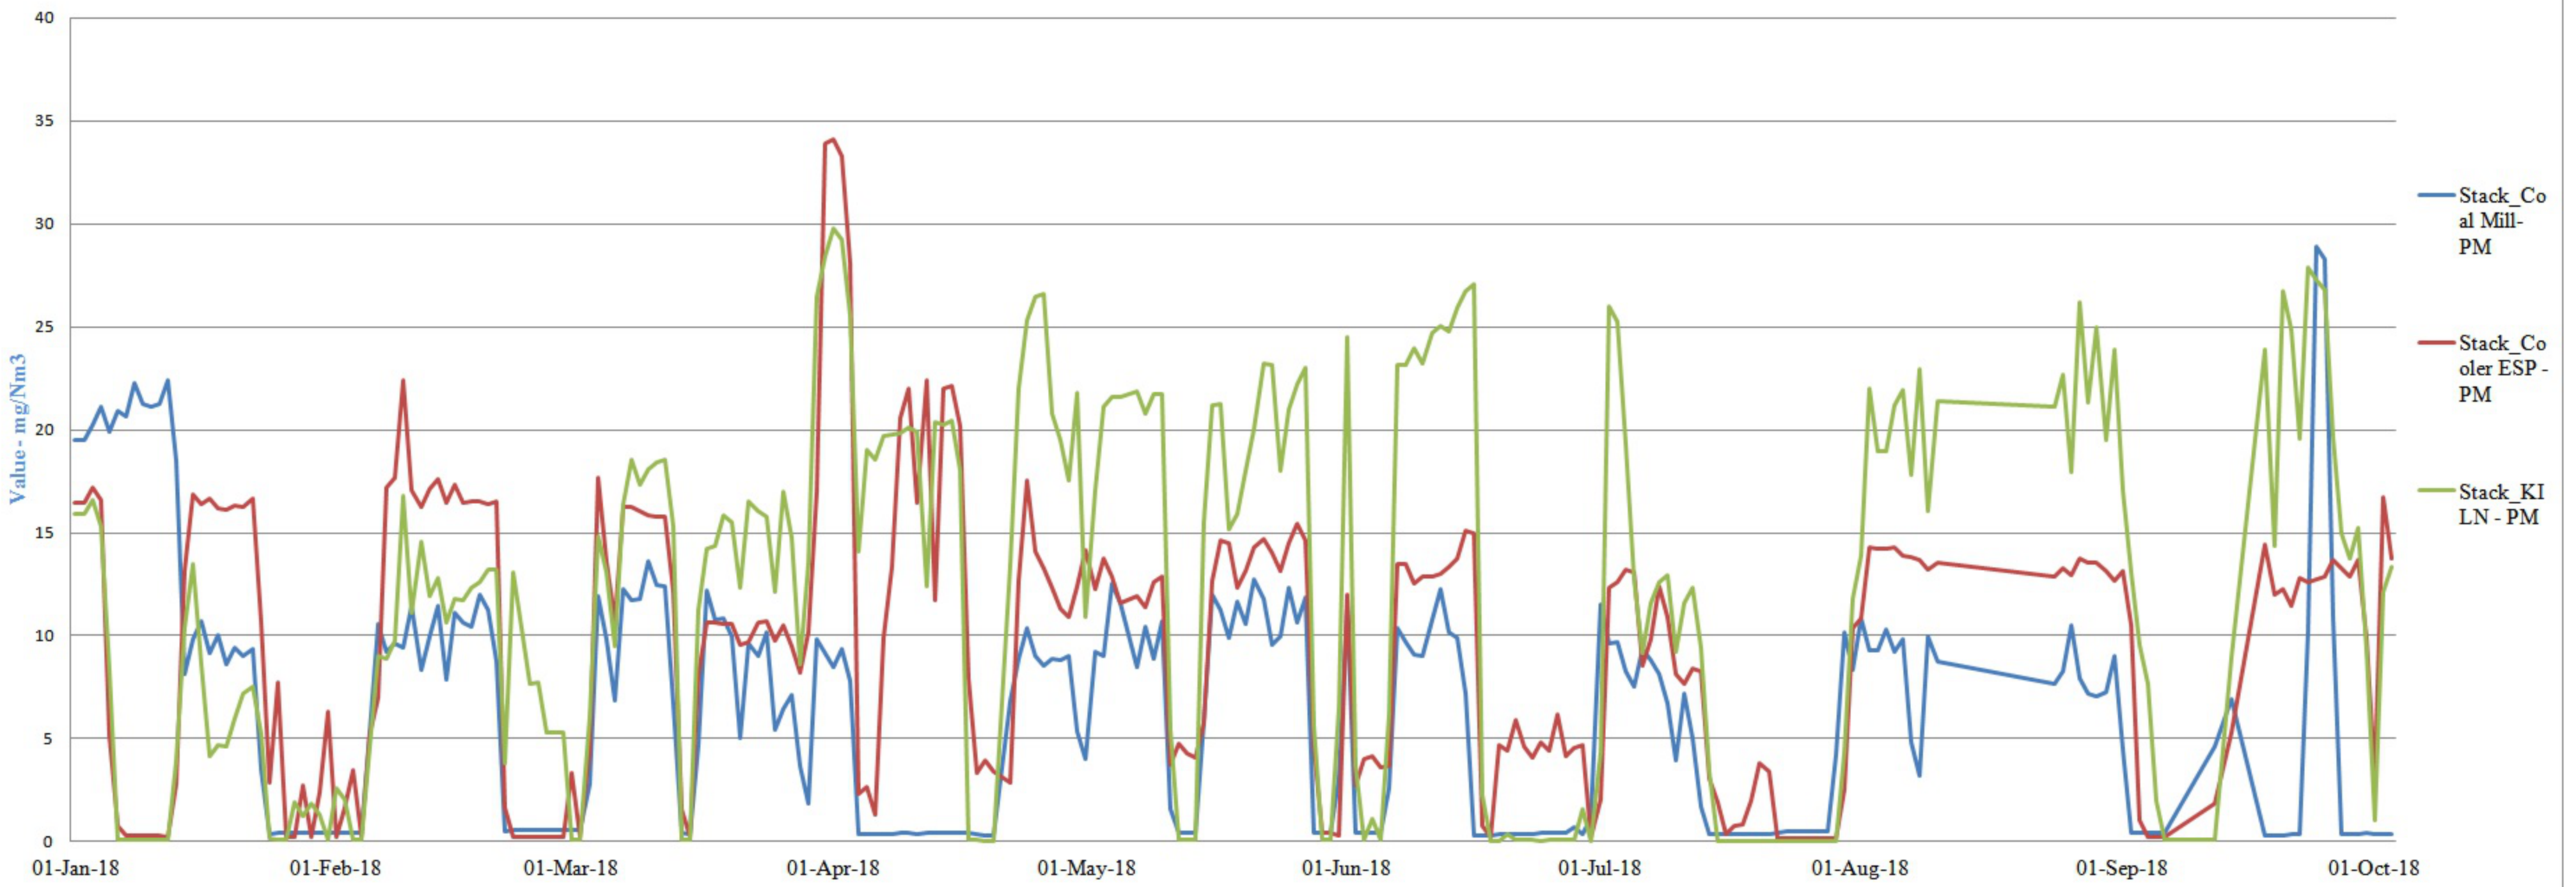

Bhilai Jaypee Cement Ltd Post: Babupur, Teh. Raghurajnaragar Satna - 485 112 (M.P.)  
Annual Emission Trend of Particulate Matters - Year 2018

Bhilai Jaypee Cement Ltd Post: Babupur, Teh. Raghurajnaragar Satna - 485 112 (M.P.)  
Annual Emission Trend of Gaseous - Year 2018