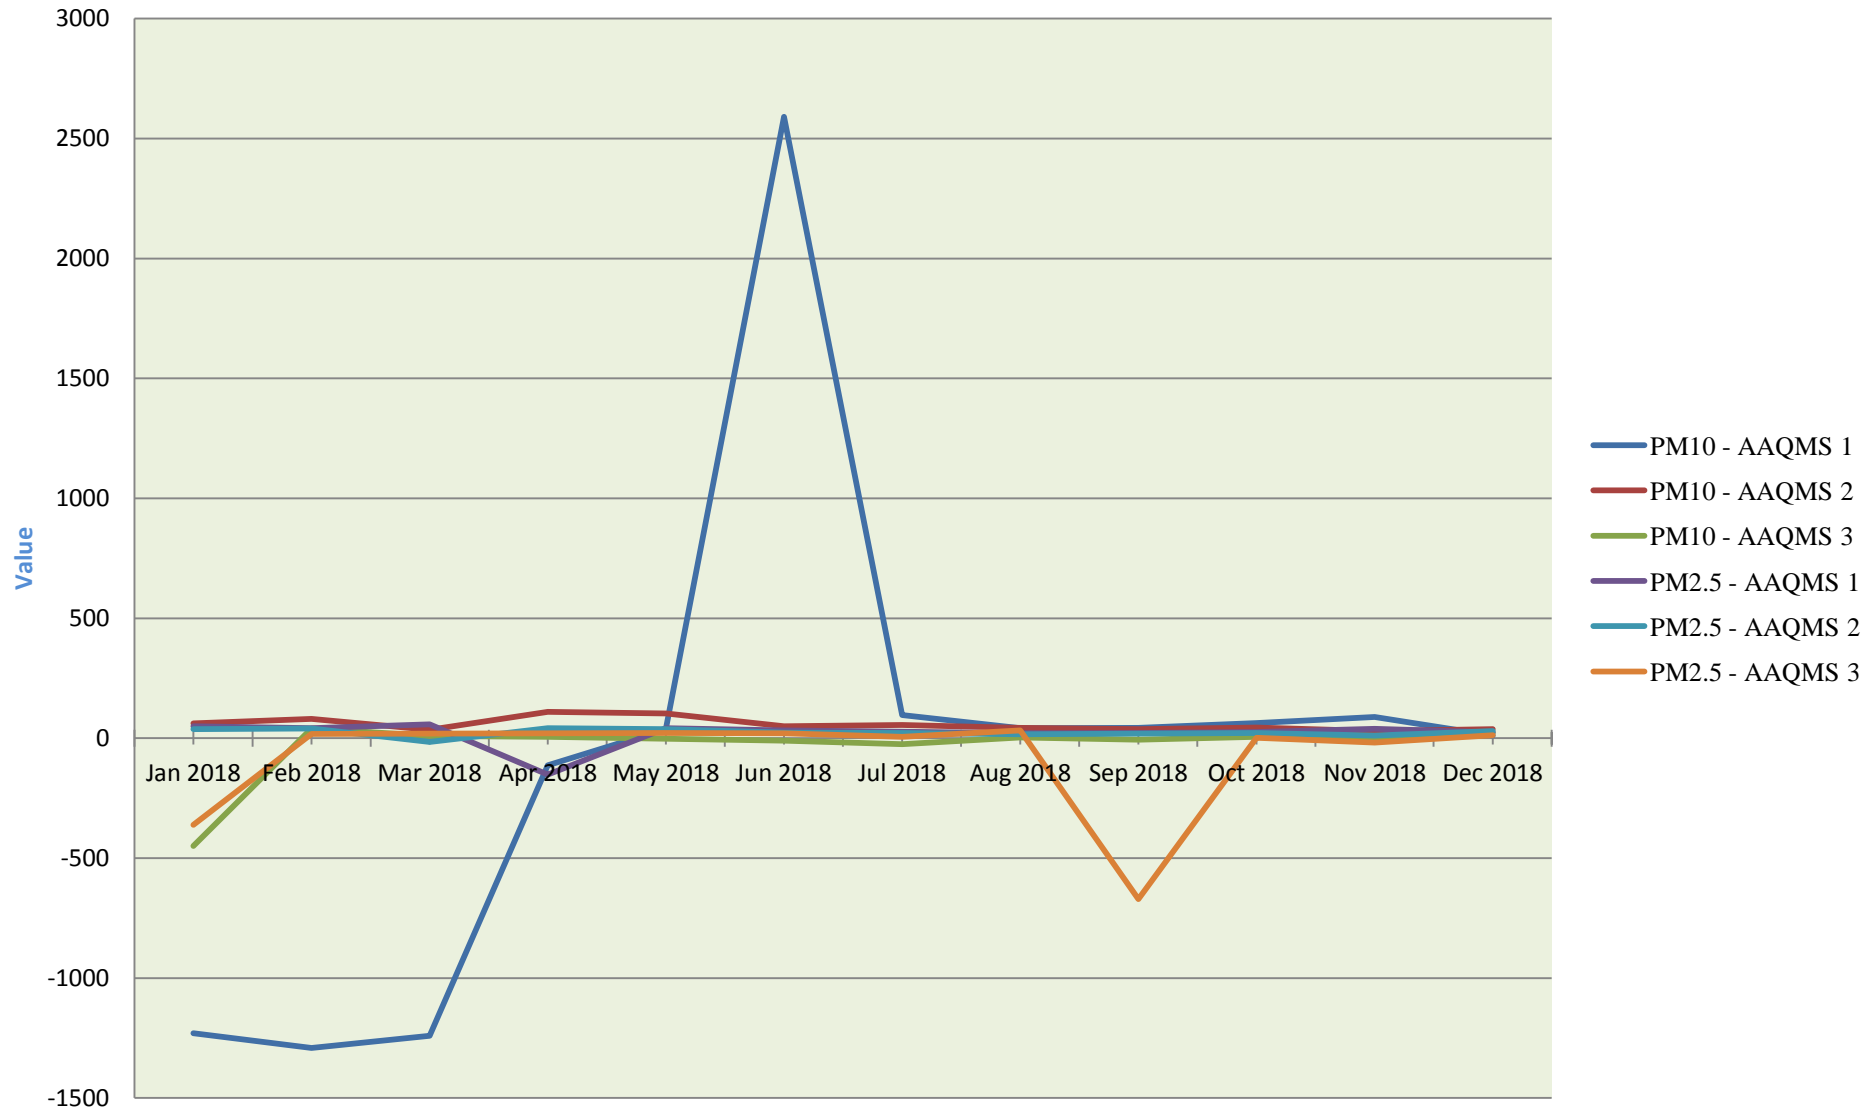

Annual Ambient Trend of PM in M/s. KJS Cement Ltd. 17, Bandhavgarh Colony, SATNA

Annual Ambient Trend of Gaseous in M/s. KJS Cement Ltd. 17, Bandhavgarh Colony, SATNA