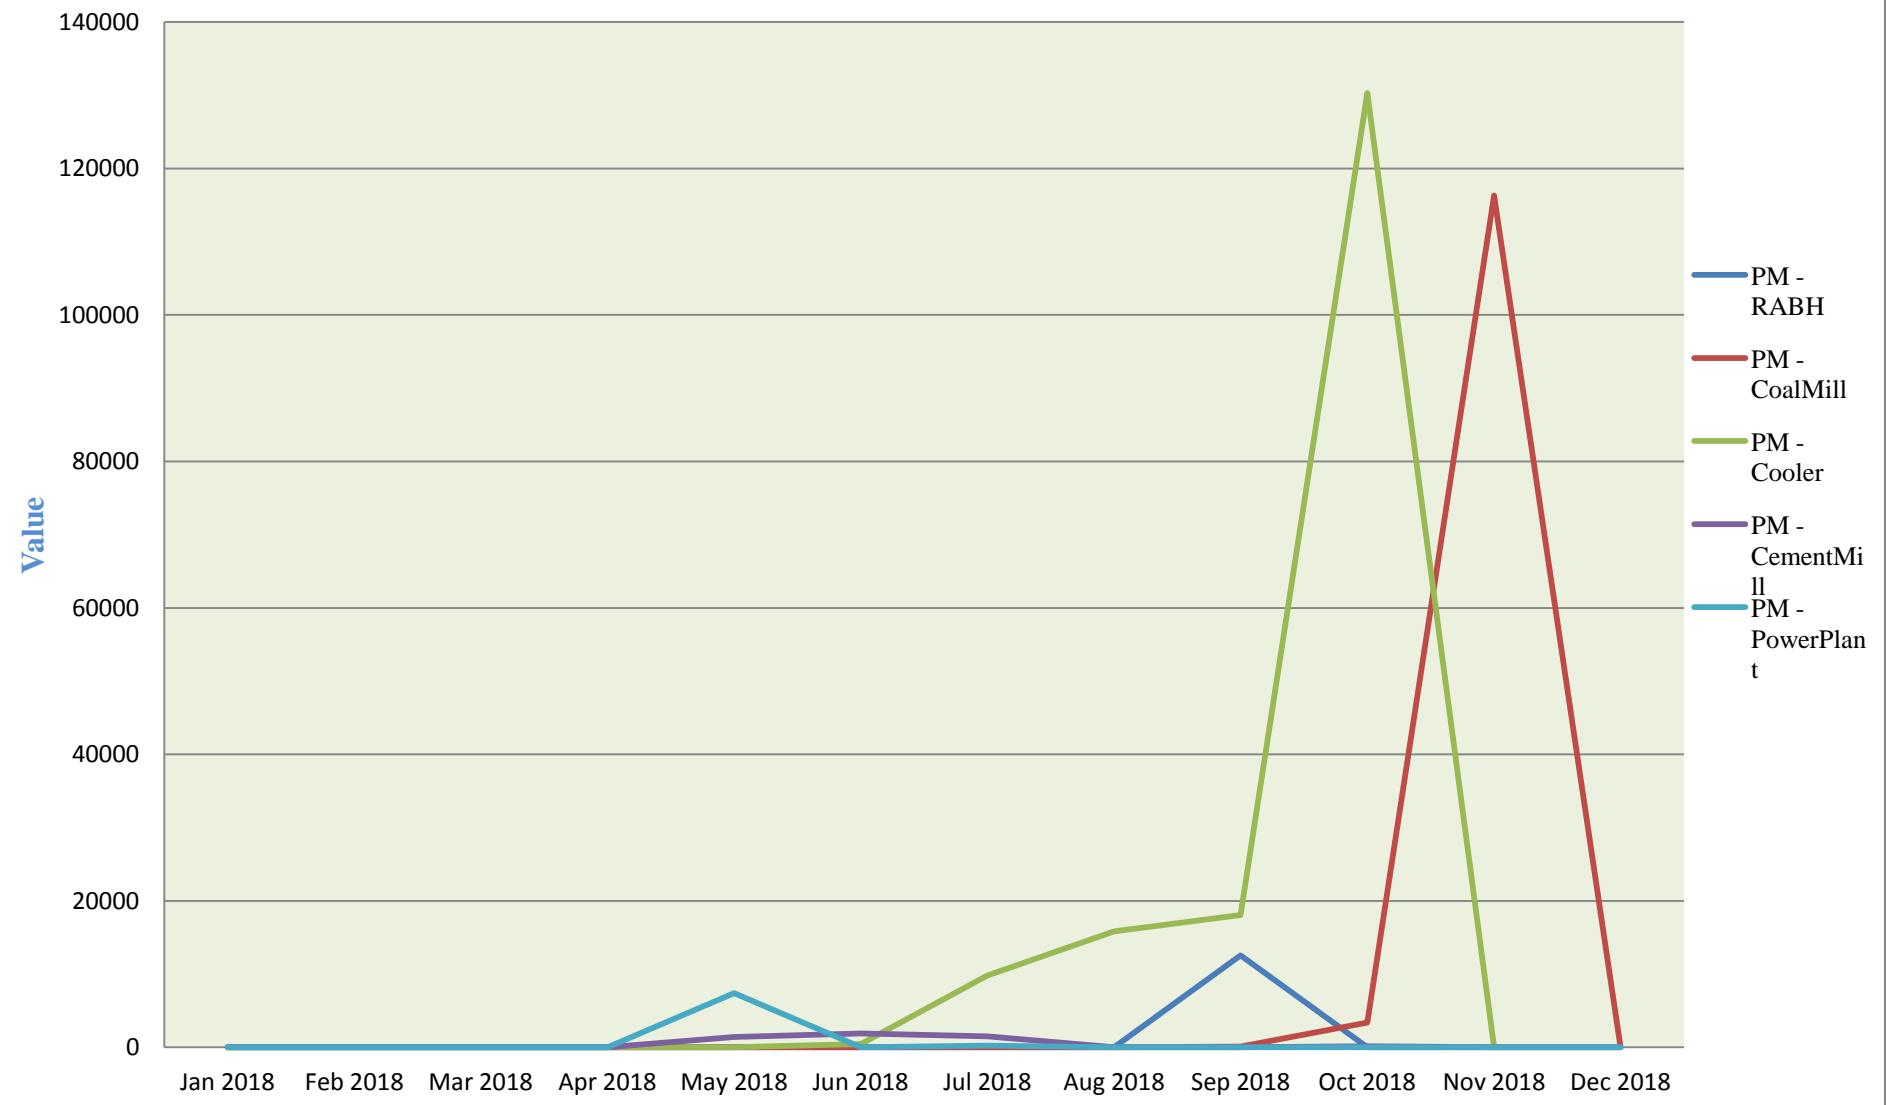

Annual Emission Trend of PM in M/s. KJS Cement Ltd. 17, Bandhavgarh Colony, SATNA

Annual Emission Trend of Gaseous in M/s. KJS Cement Ltd. 17, Bandhavgarh Colony, SATNA