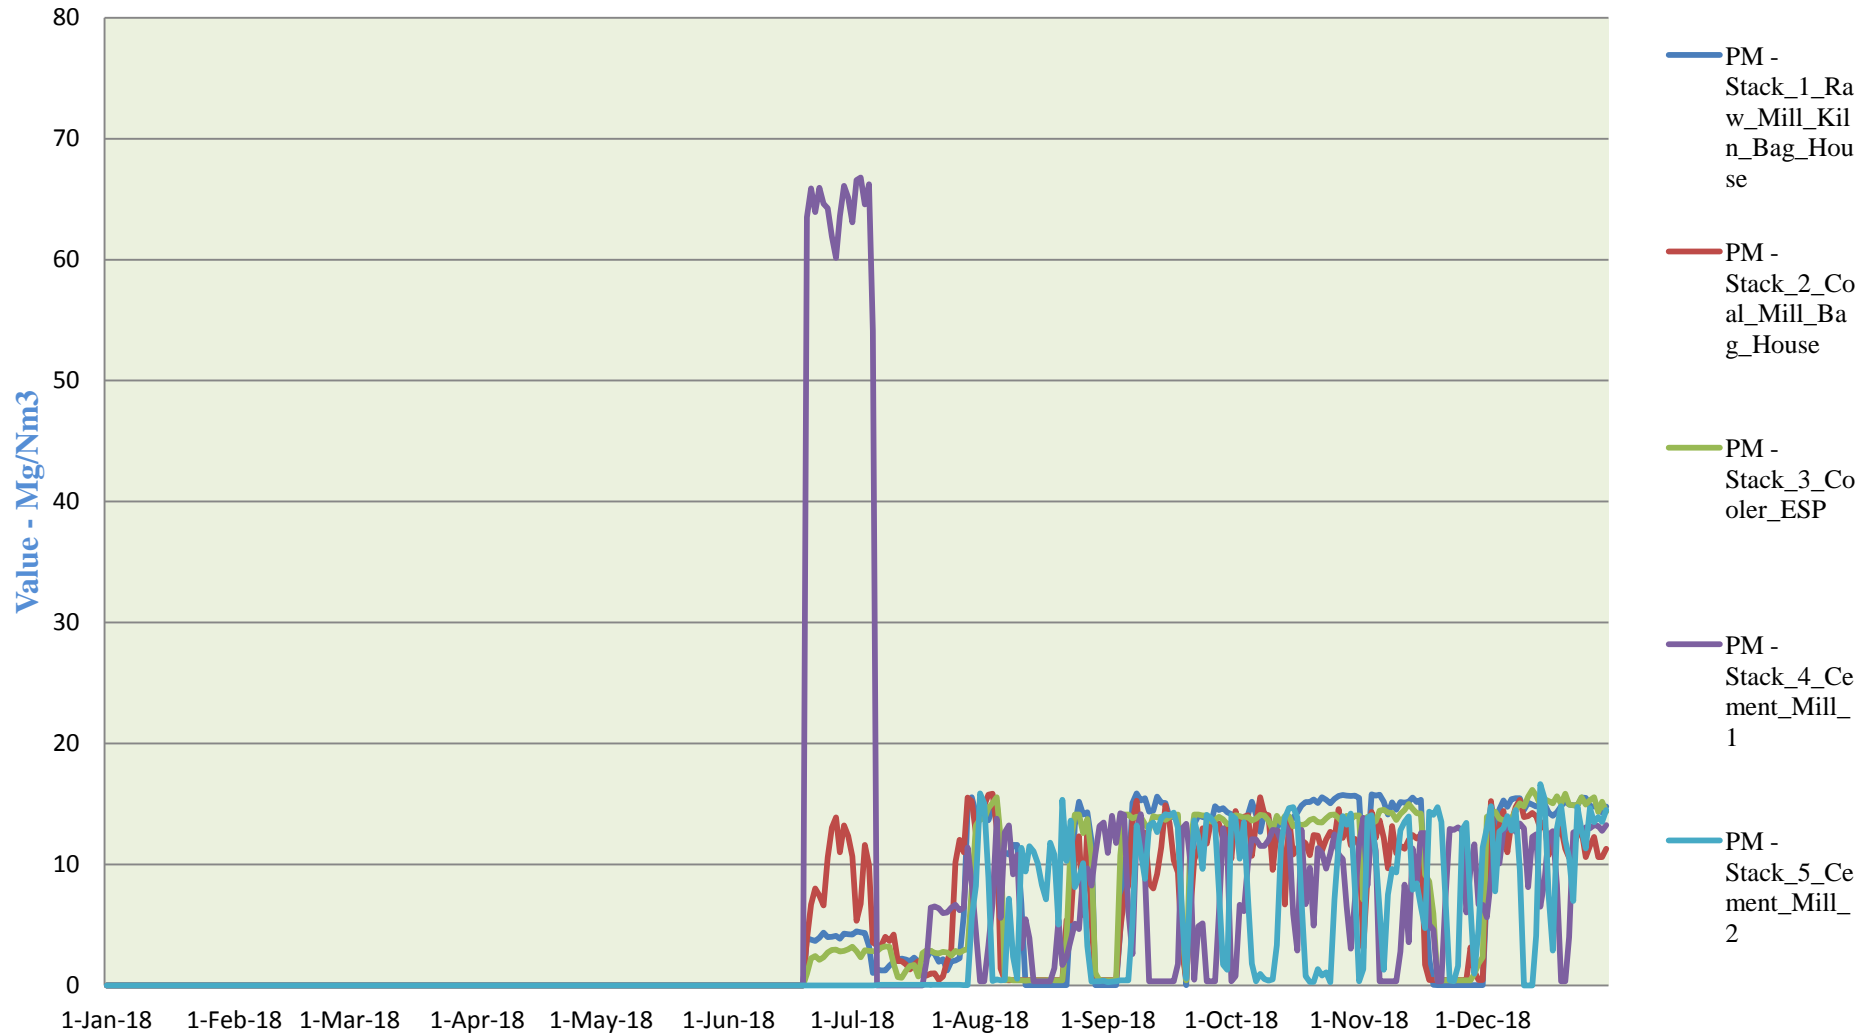

## Annual Emission Trend of Gaseous in M/s. Ultratech Cement Ltd. Dhar Manawar