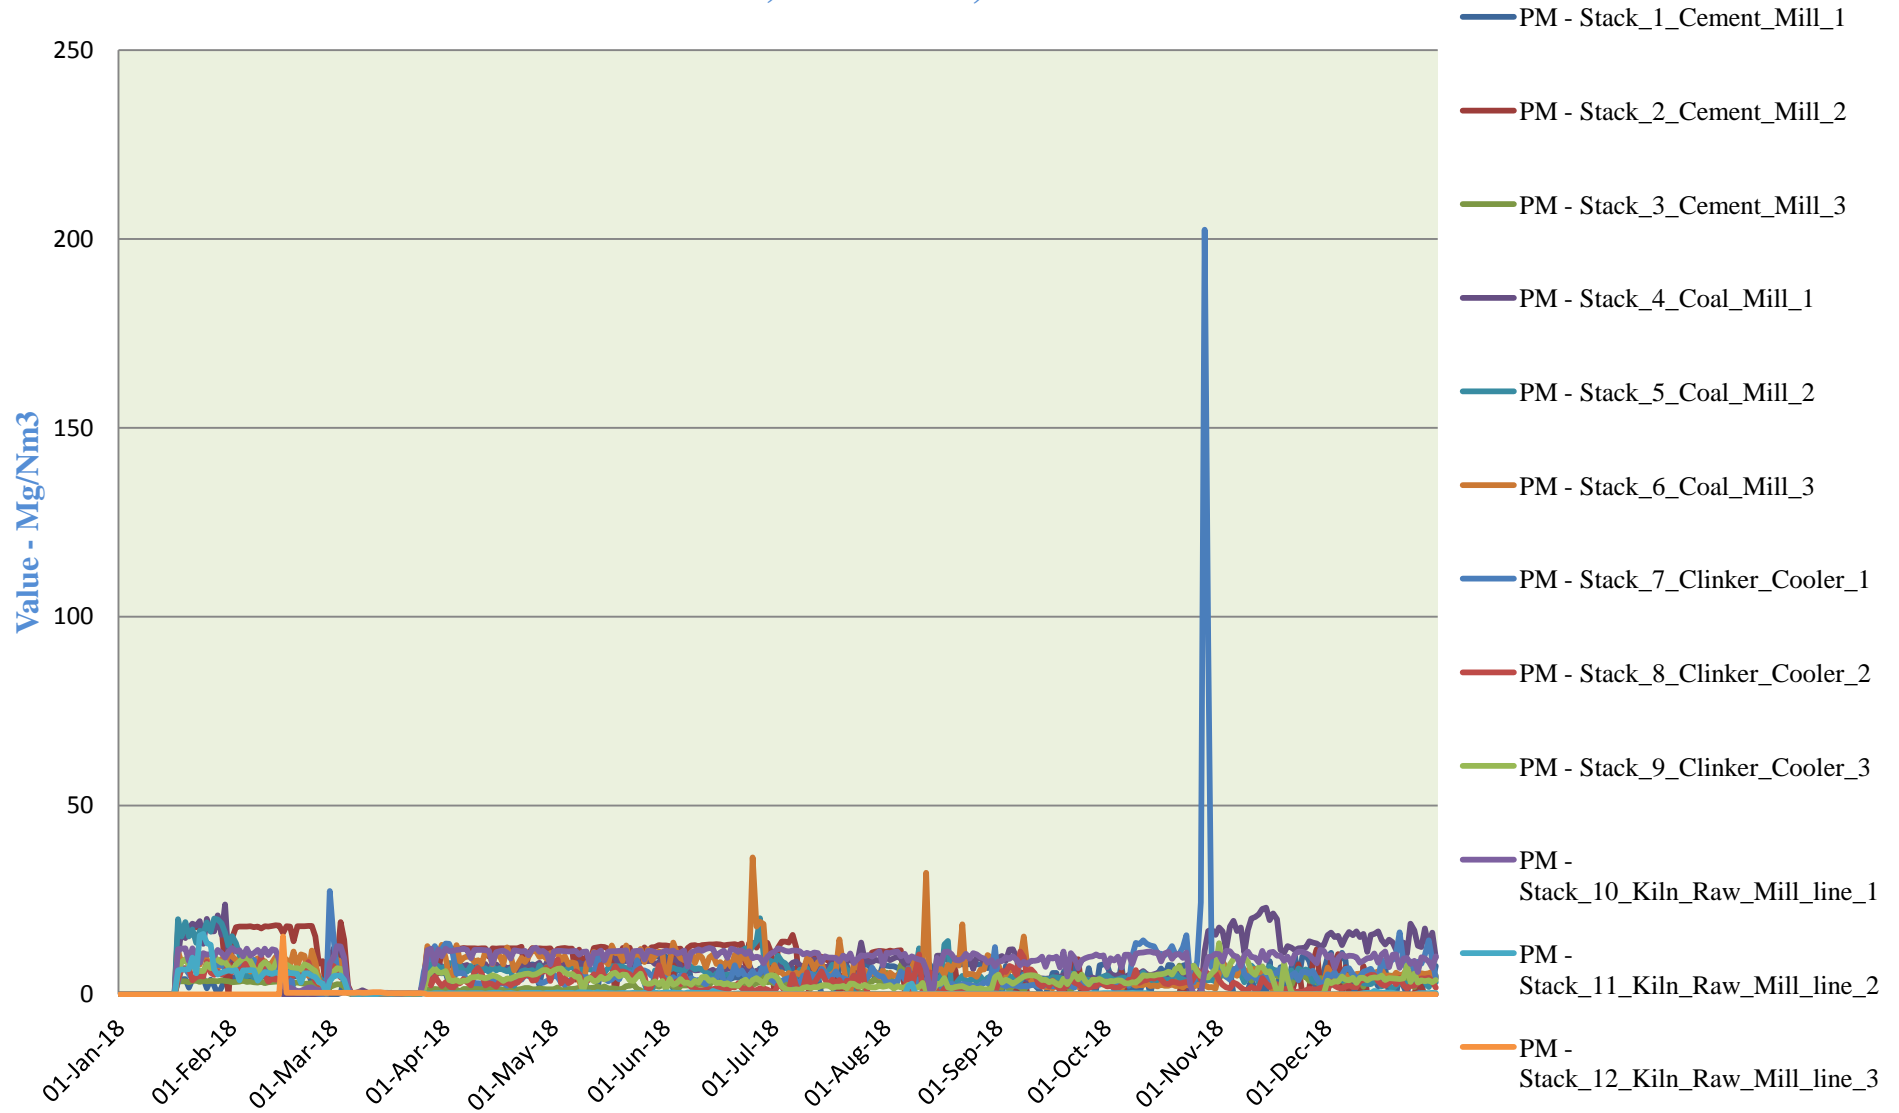

## Annual Emission Trend of PM in M/s. Ultratech Cement Ltd. (Unit: Vikram Cement Ltd.) P.O. Khor, Distt. NEEMUCH

## Annual Emission Trend of Gaseous in M/s. Ultratech Cement Ltd. (Unit: Vikram Cement Ltd.) P.O. Khor, Distt. NEEMUCH