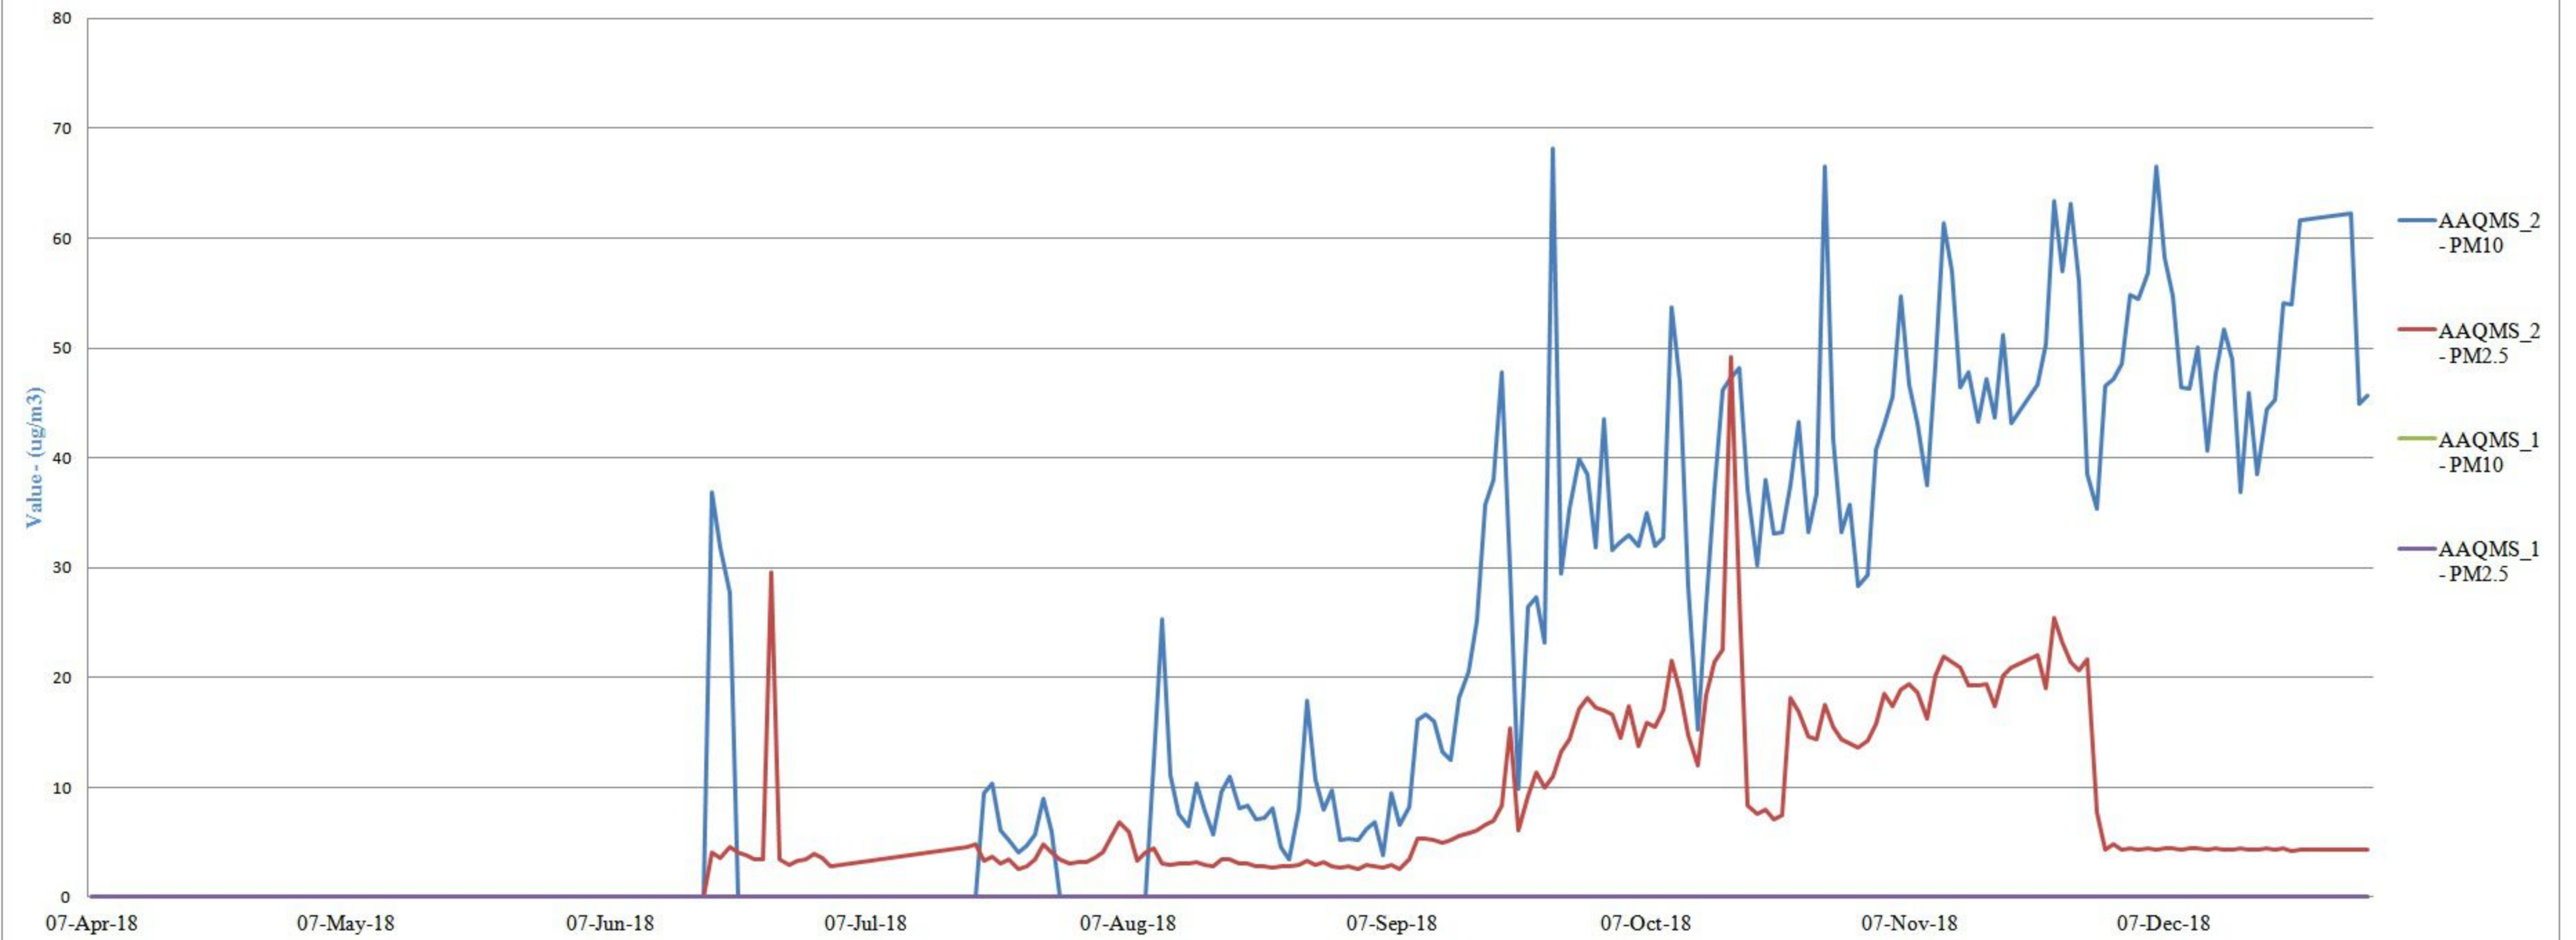

UltraTech Cement Ltd. (Jaypee Bela Cement Plant Unit of Jaiprakash Associates Ltd.) Jaypeepuram, Distt. REWA
Annual Ambient Trend of Particulate Matters - Year 2018

UltraTech Cement Ltd. (Jaypee Bela Cement Plant Unit of Jaiprakash Associates Ltd.) Jaypeepuram, Distt. REWA
Annual Ambient Trend of Gaseous - Year 2018