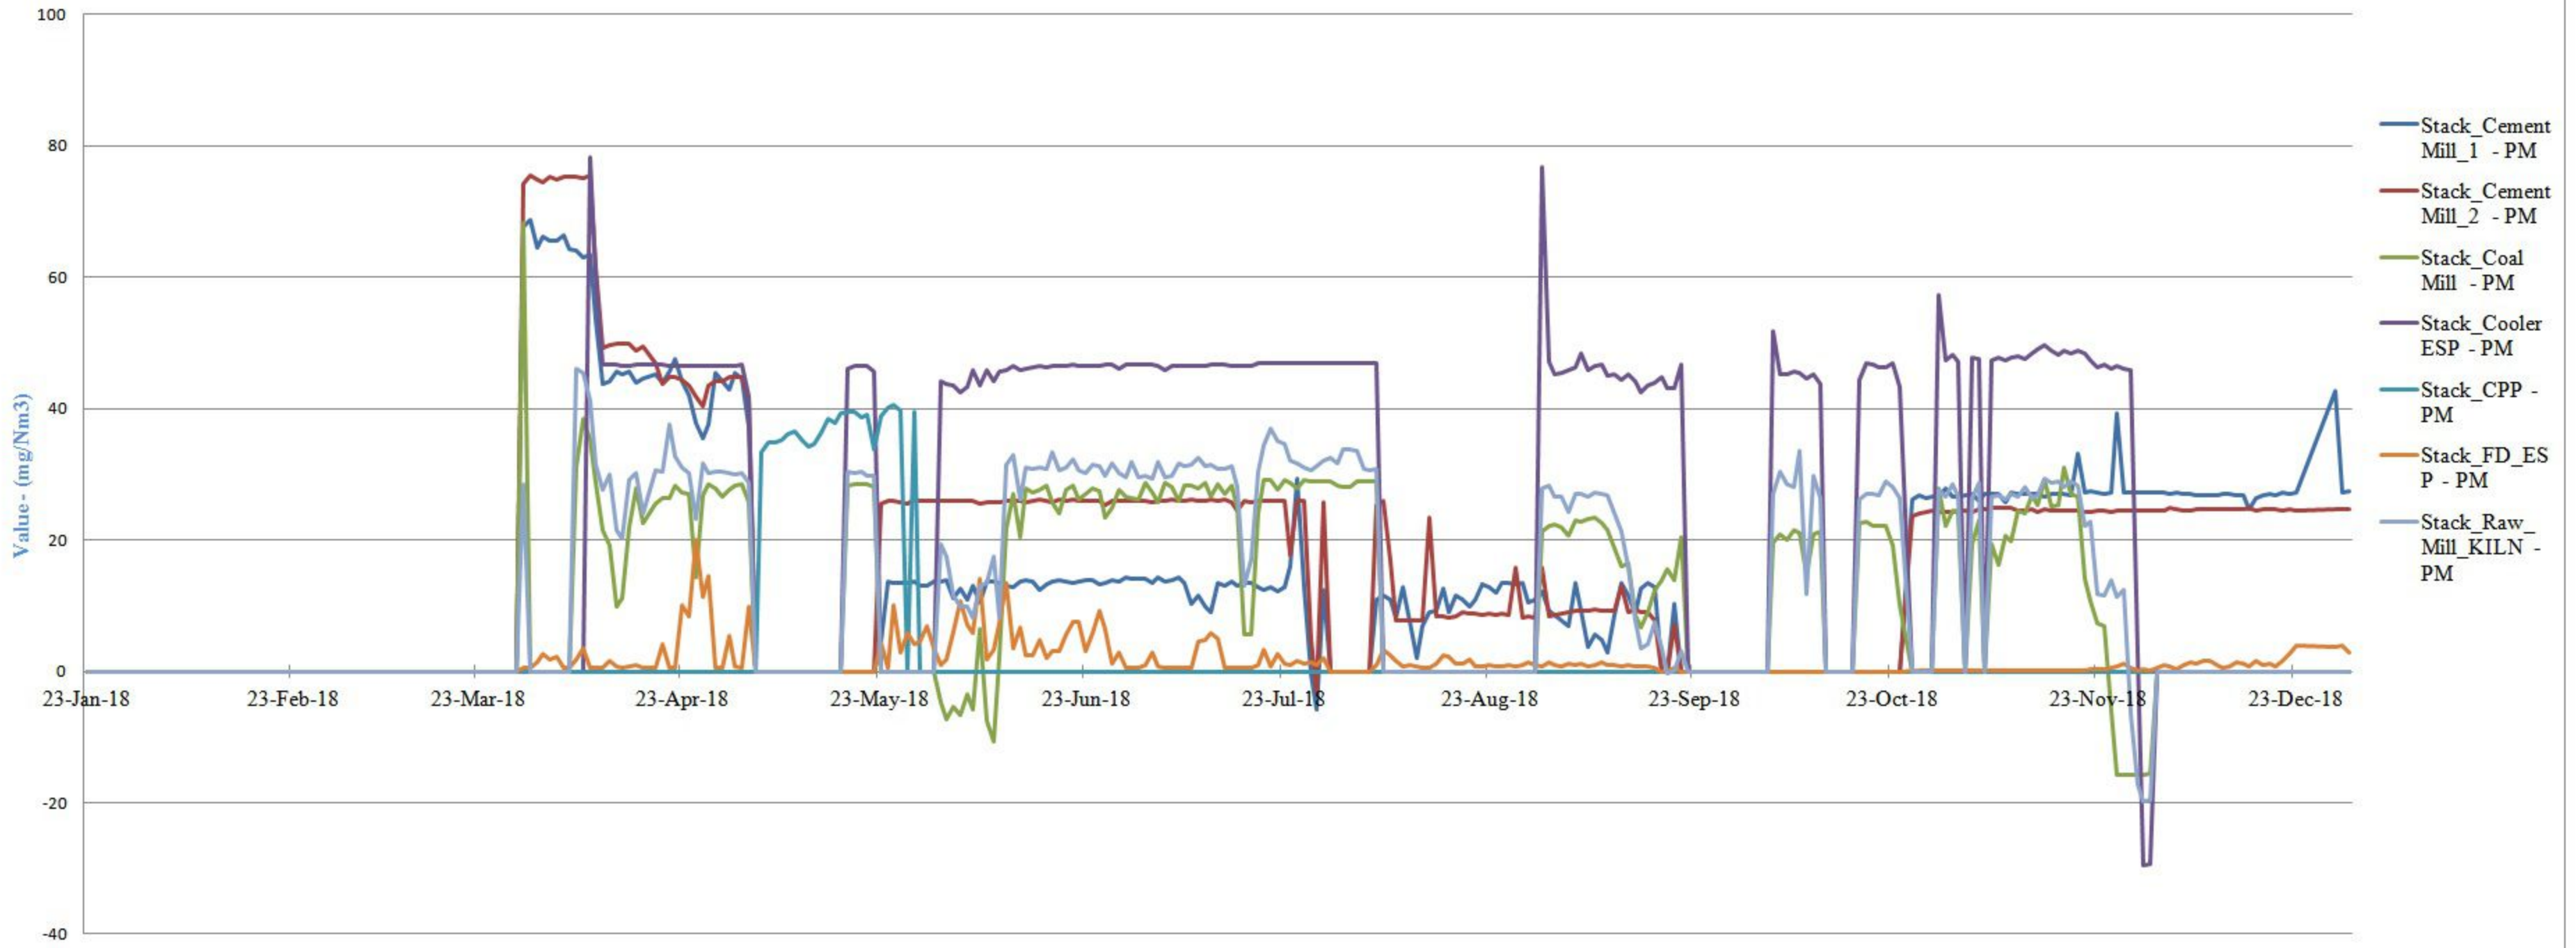

UltraTech Cement Ltd. (Jaypee Bela Cement Plant Unit of Jaiprakash Associates Ltd.) Jaypeepuram, Distt. REWA
Annual Emission Trend of Particulate Matters - Year 2018

UltraTech Cement Ltd. (Jaypee Bela Cement Plant Unit of Jaiprakash Associates Ltd.) Jaypeepuram, Distt. REWA
Annual Emission Trend of Gaseous - Year 2018