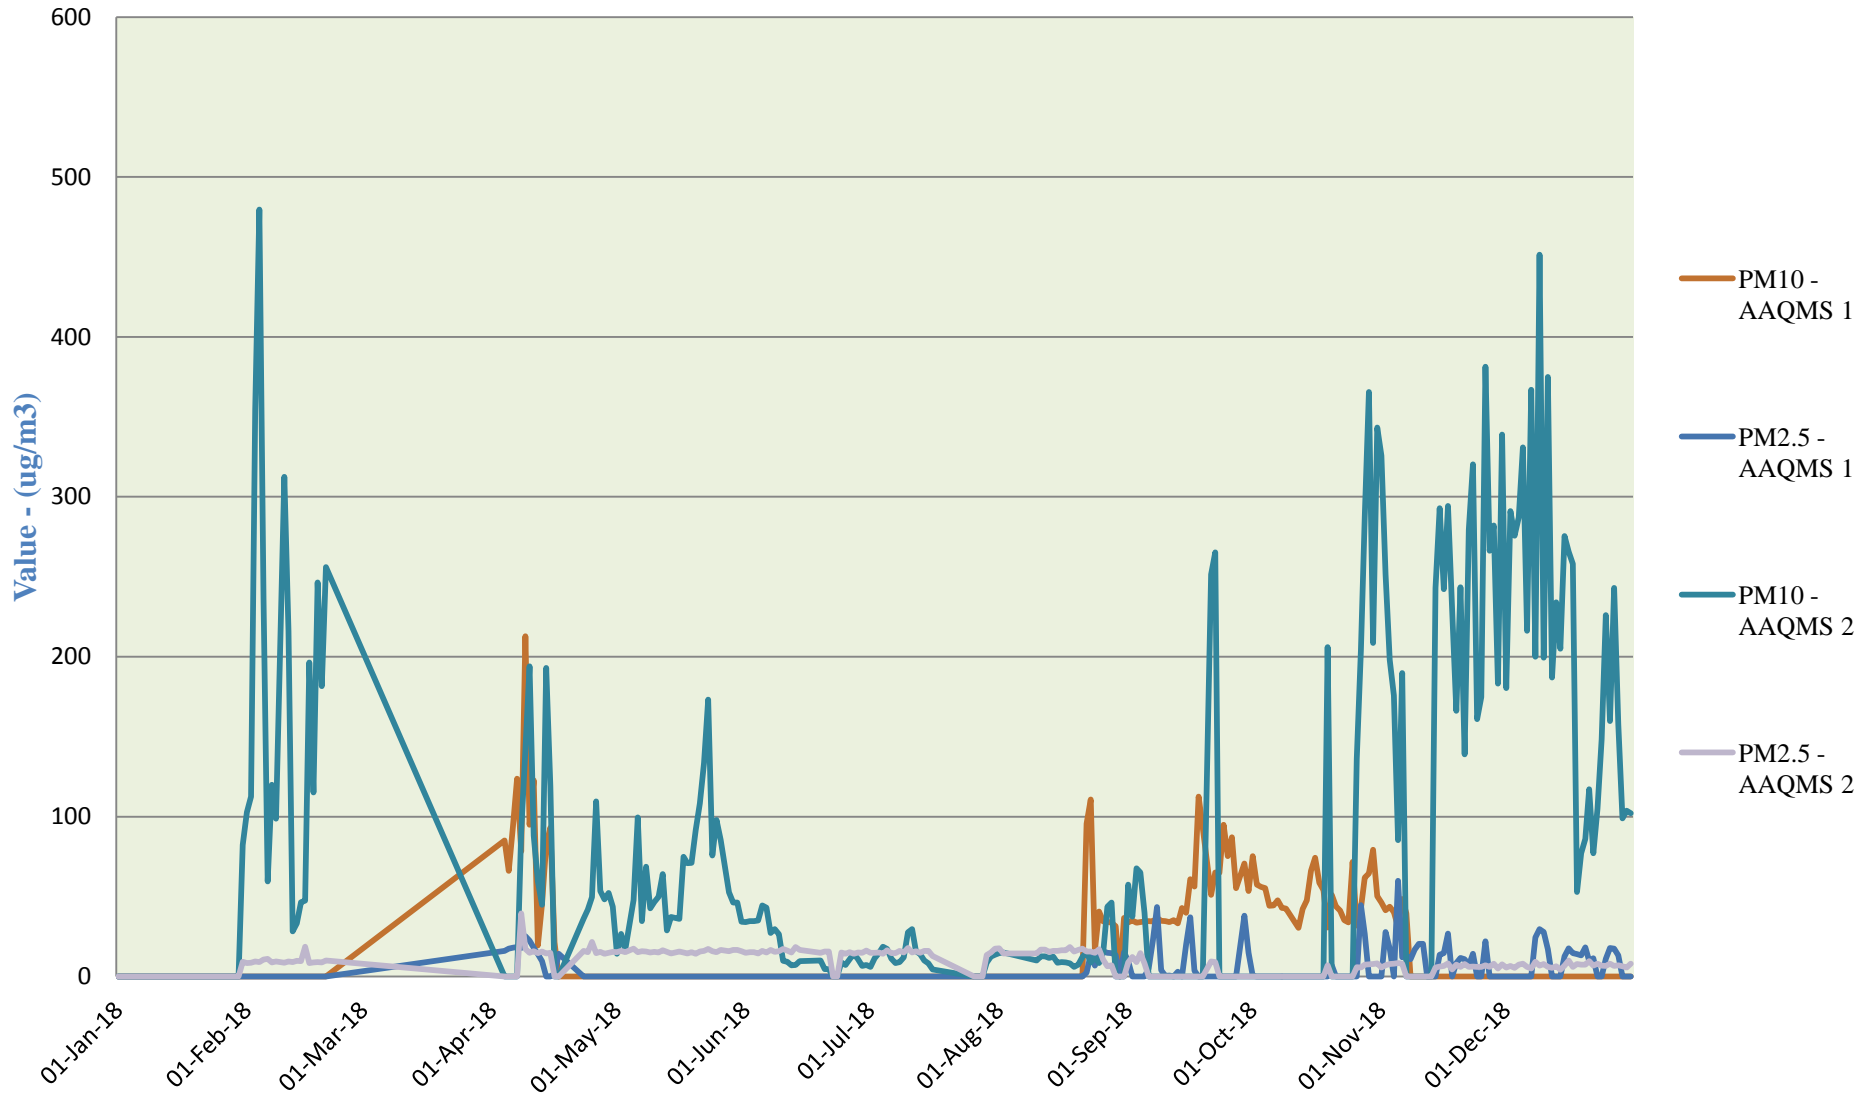

# Annual Ambient Trend of PM in M/s. Sidhi Cement Works (Unit of UltraTech Cement Ltd.) Majhagawan, P.O. Bharatpur, Dist. SIDHI

# Annual Ambient Trend of Gaseous in M/s. Sidhi Cement Works (Unit of UltraTech Cement Ltd.) Majhagawan, P.O. Bharatpur, Dist. SIDHI