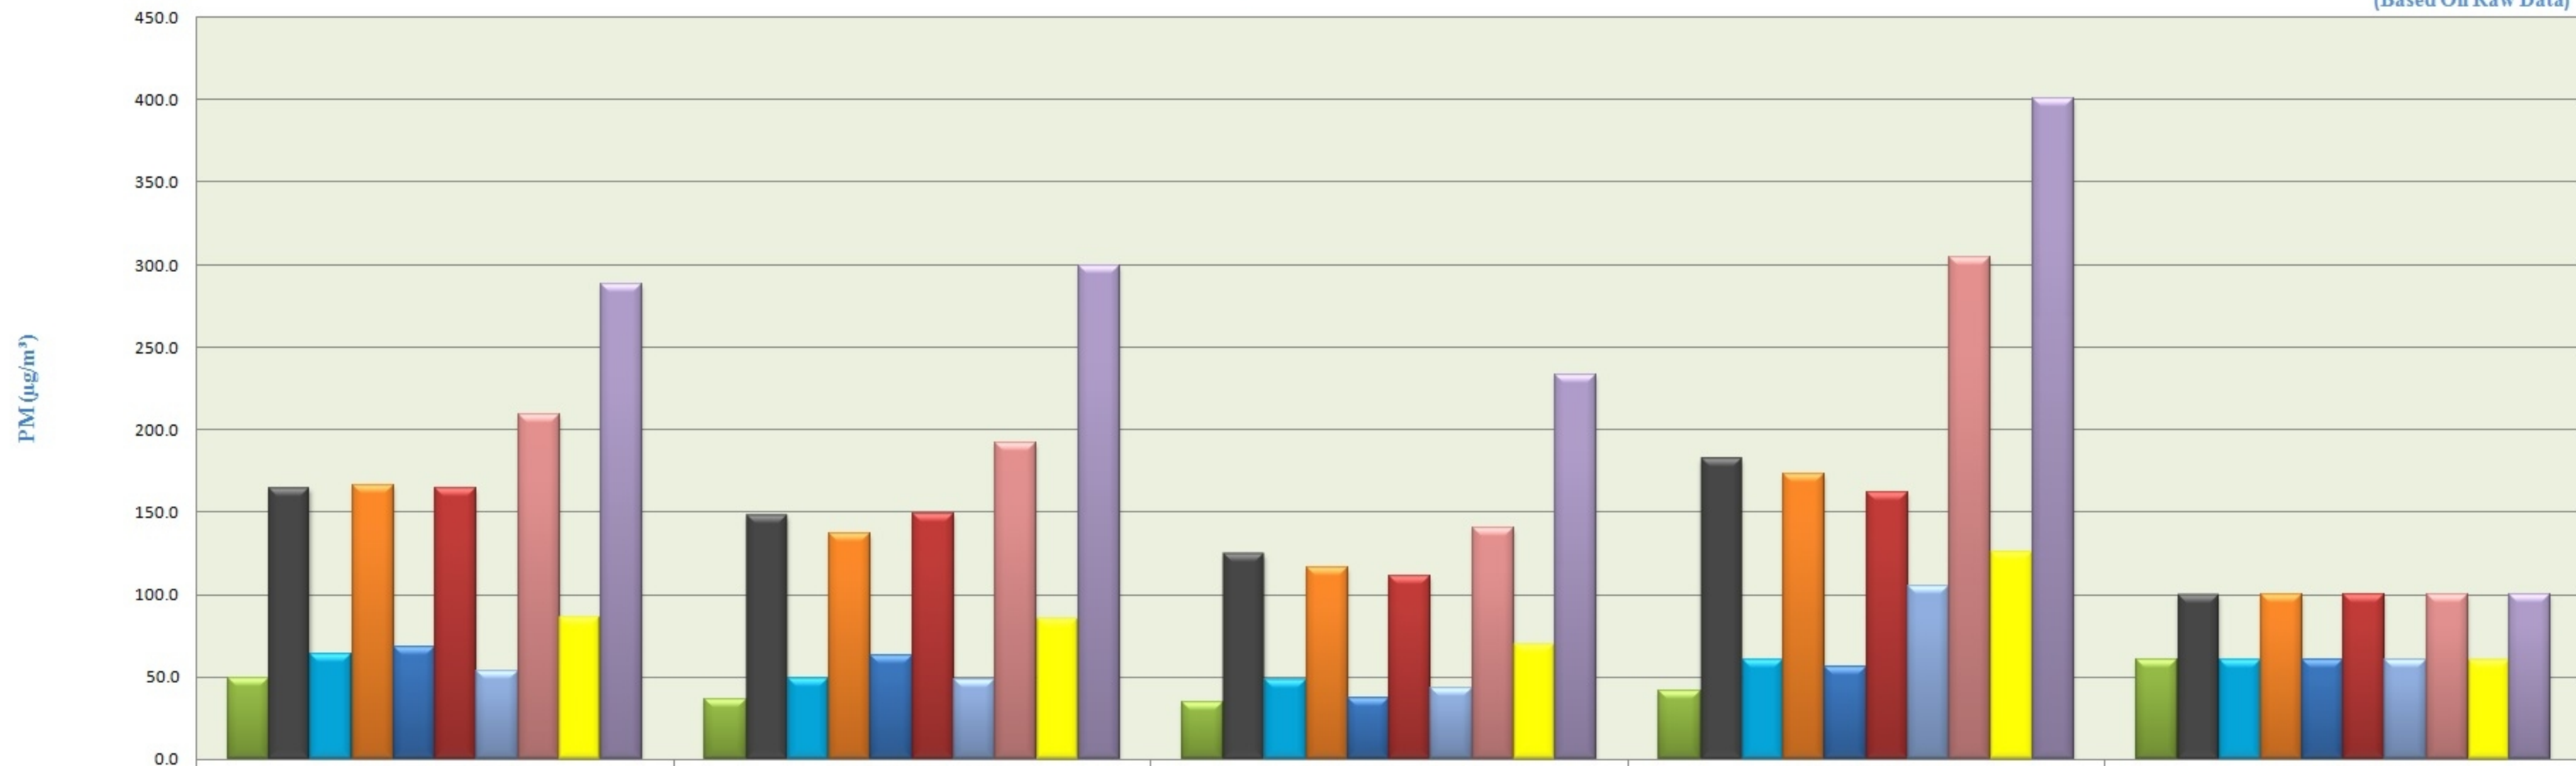

## City wise Weekly Comparative Trend of Particulate Matters (April - 2019)

(Based On Raw Data)

	1st to 7th April 2019	8th to 14th April 2019	15th to 21st April 2019	22nd to 30th April 2019	Standard Values
PM2.5 PITHAMPUR	48.8	36.5	34.2	41.4	60
PM10 PITHAMPUR	164.7	148.1	124.8	182.5	100
PM2.5 UJJAIN	63.7	49.4	48.3	60.6	60
PM10 UJJAIN	166.2	137.3	115.9	173.4	100
PM2.5 DEWAS	68.2	62.5	36.7	55.8	60
PM10 DEWAS	164.4	148.8	111.4	162.2	100
PM2.5 MANDIDEEP	53.9	48.2	43.4	105.0	60
PM10 MANDIDEEP	208.9	191.7	140.2	304.4	100
PM2.5 SINGRAULI	86.4	85.8	69.5	125.7	60
PM10 SINGRAULI	288.3	299.7	233.5	400.9	100