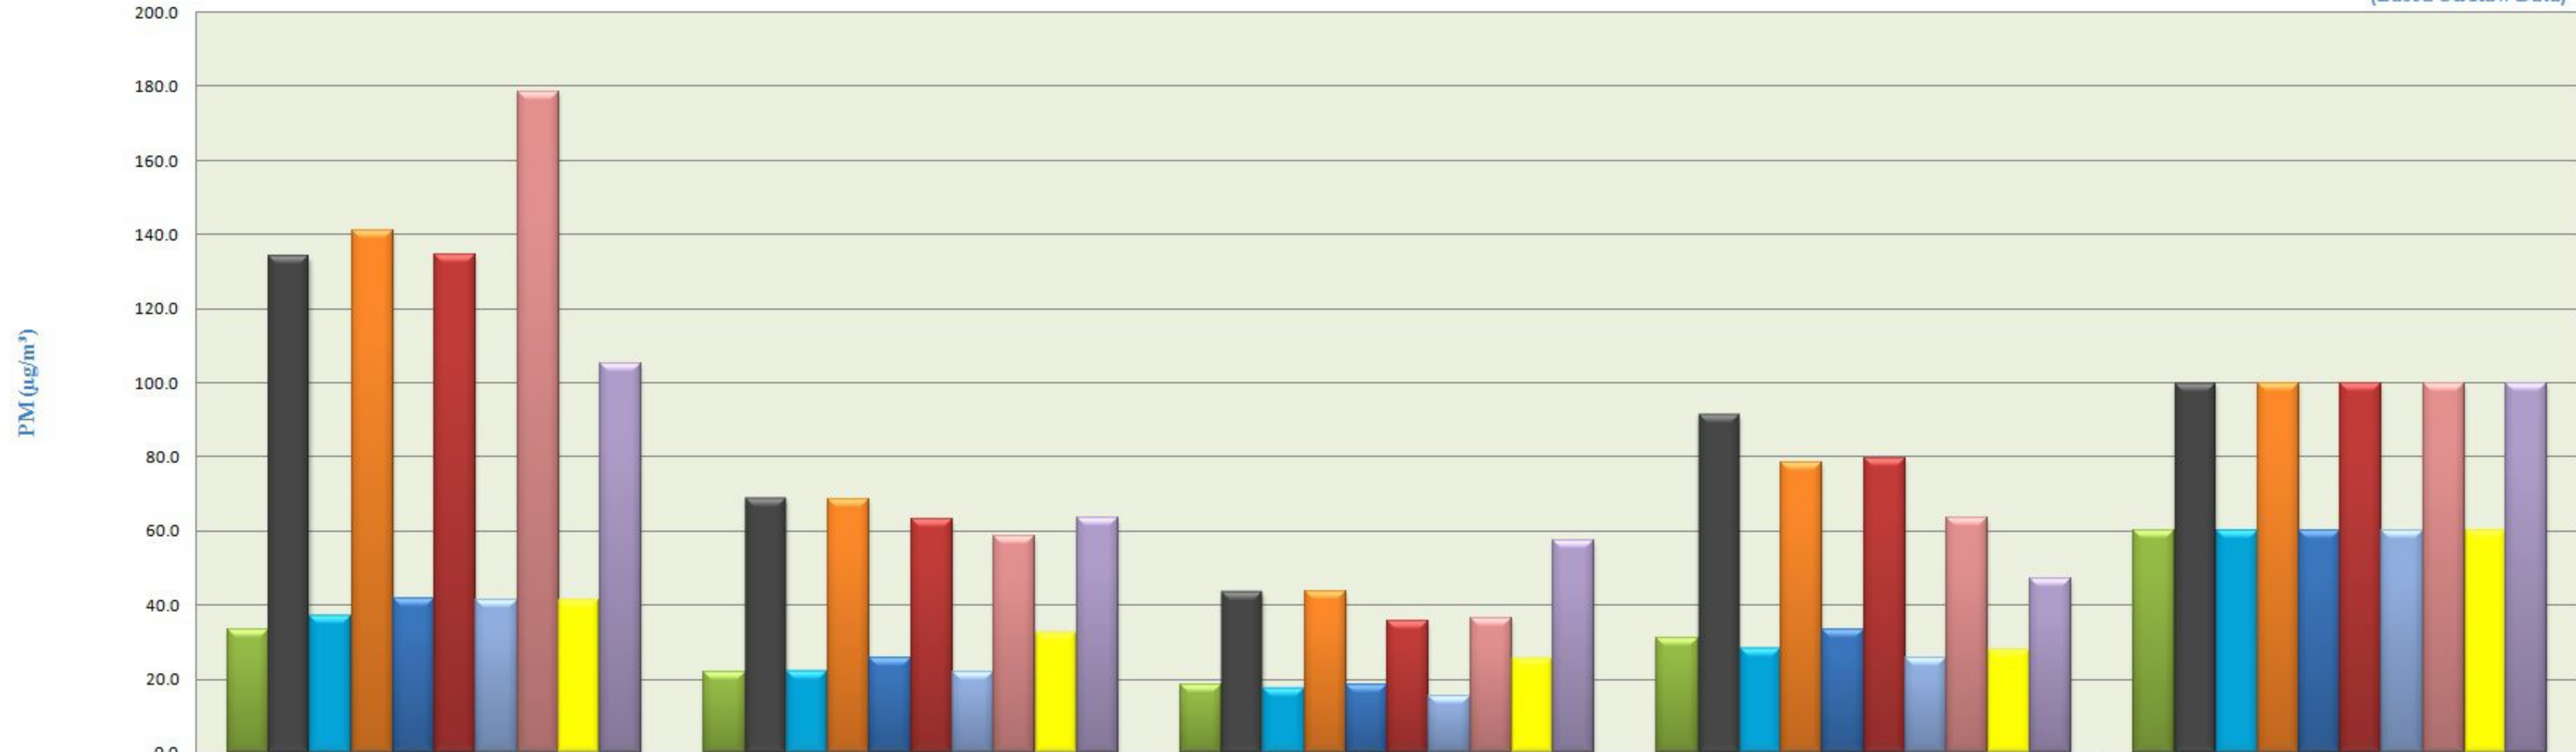

City wise Weekly Comparative Trend of Particulate Matters (August - 2018)

(Based On Raw Data)

	1st to 7th Aug 2018	8th to 14th Aug 2018	15th to 21st Aug 2018	22nd to 31st Aug 2018	Standard Values
PM2.5 PITHAMPUR	33.3	21.7	18.6	31.0	60
PM10 PITHAMPUR	134.1	68.9	43.6	91.5	100
PM2.5 UJJAIN	37.0	22.1	17.5	28.5	60
PM10 UJJAIN	141.1	68.5	43.6	78.2	100
PM2.5 DEWAS	41.8	25.5	18.4	33.4	60
PM10 DEWAS	134.5	63.1	35.6	79.7	100
PM2.5 MANDIDEEP	41.3	22.0	15.4	25.7	60
PM10 MANDIDEEP	178.6	58.7	36.2	63.6	100
PM2.5 SINGRAULI	41.5	32.4	25.5	27.9	60
PM10 SINGRAULI	105.0	63.4	57.4	47.2	100