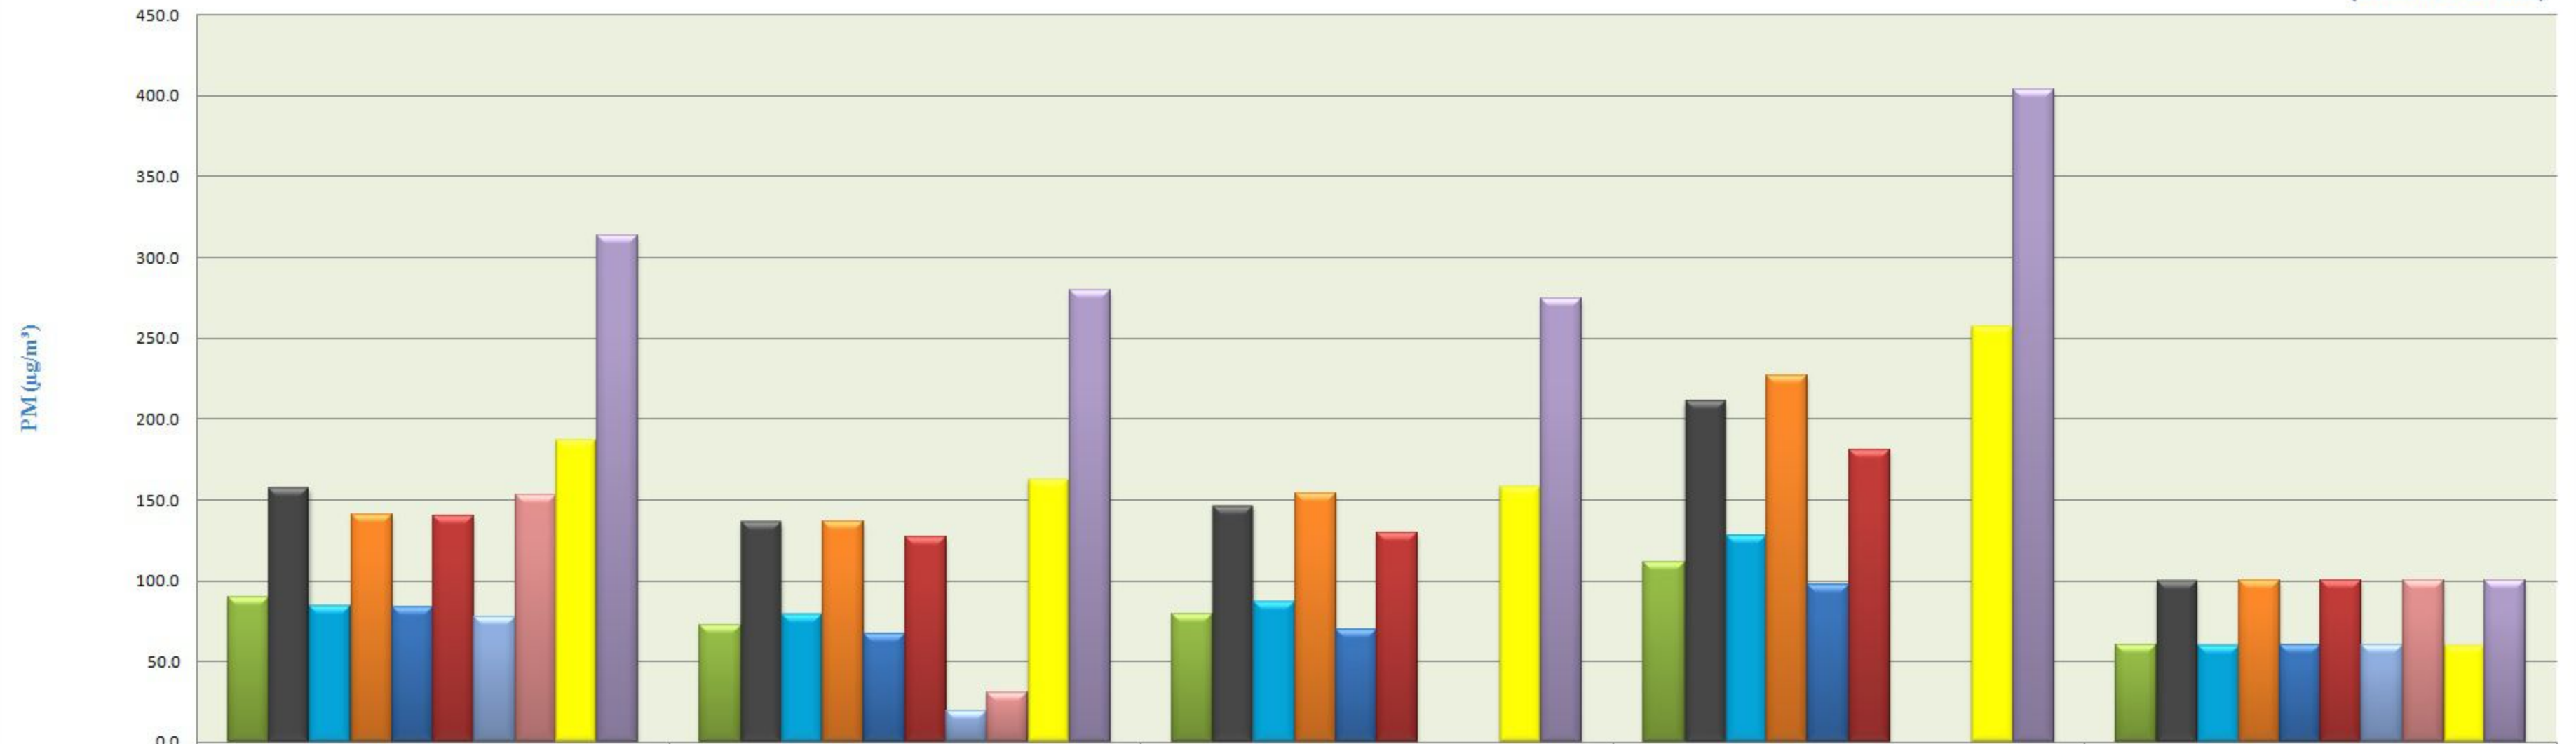

City wise Weekly Comparative Trend of Particulate Matters (December-2017)

(Based On Raw Data)

	1st to 7th Dec 2017	8th to 14th Dec 2017	15th to 21st Dec 2017	22nd to 31st Dec 2017	Standard Values
PM2.5 PITHAMPUR	89.7	72.4	78.9	111.6	60
PM10 PITHAMPUR	157.4	136.4	146.4	211.0	100
PM2.5 UJJAIN	84.2	79.2	86.8	128.0	60
PM10 UJJAIN	140.5	136.8	153.5	226.8	100
PM2.5 DEWAS	83.1	67.4	70.0	97.8	60
PM10 DEWAS	139.5	126.6	129.6	180.3	100
PM2.5 MANDIDEEP	77.6	19.5	0.0	0.0	60
PM10 MANDIDEEP	152.8	30.6	0.0	0.0	100
PM2.5 SINGRAULI	187.4	162.4	158.7	257.1	60
PM10 SINGRAULI	313.1	279.9	274.0	404.1	100