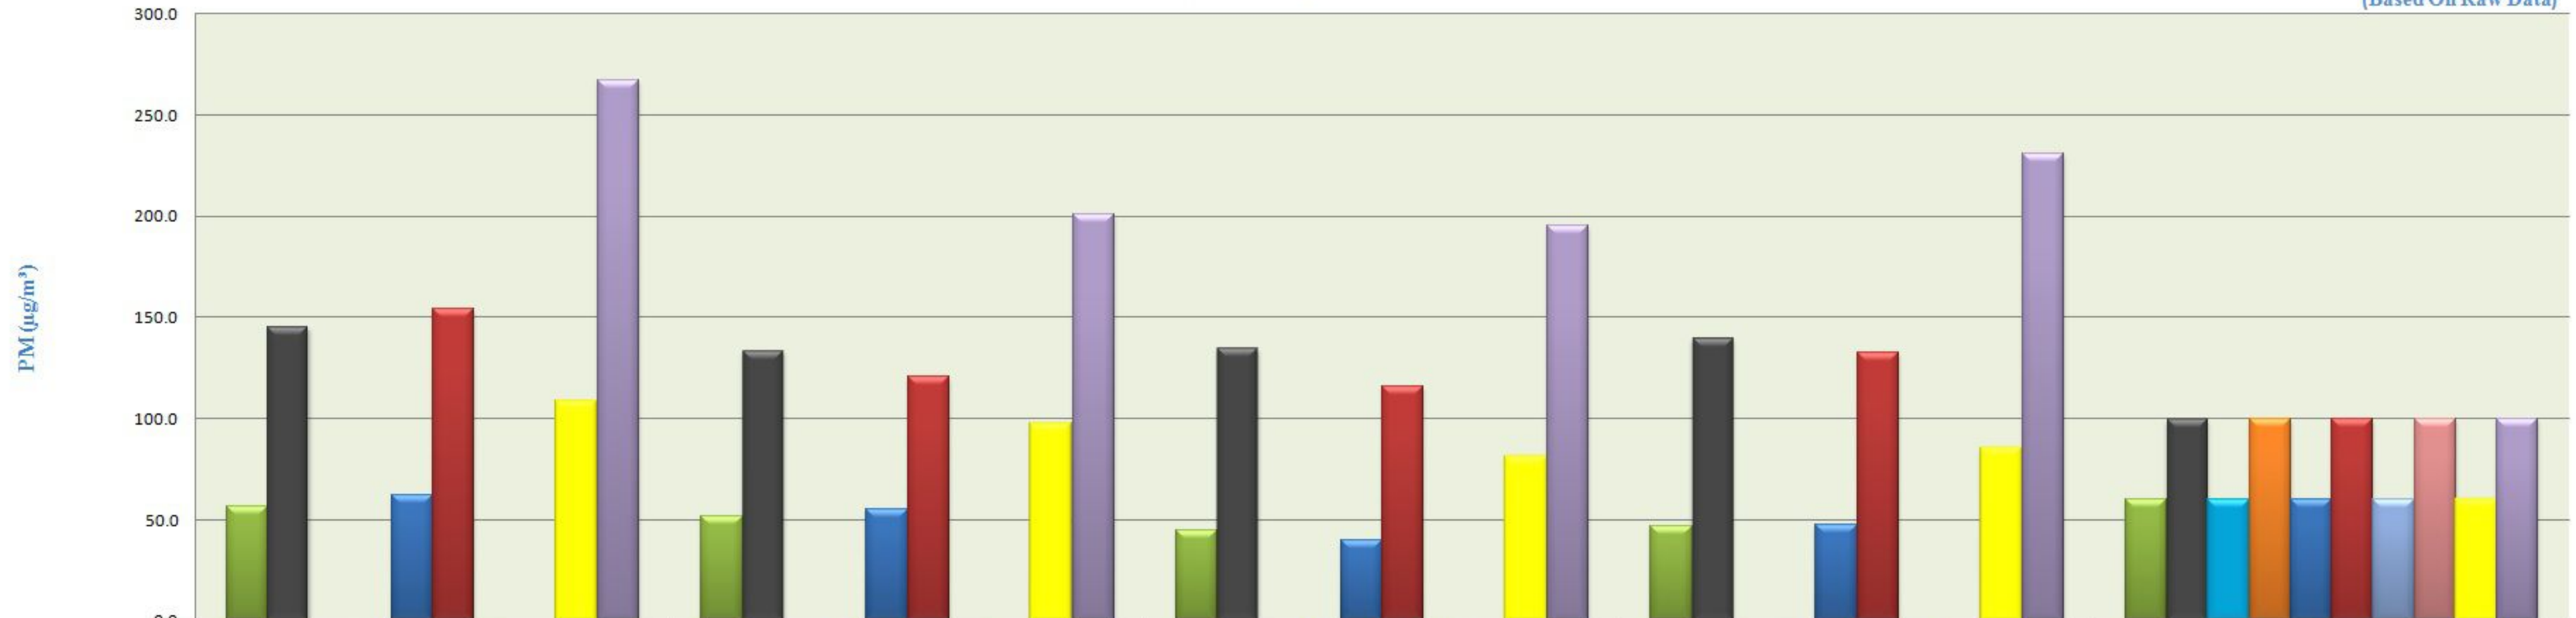

## City wise Weekly Comparative Trend of Particulate Matters (February-2018)

(Based On Raw Data)

	1st to 7th Feb 2018	8th to 14th Feb 2018	15th to 21st Feb 2018	22nd to 28th Feb 2018	Standard Values
PM2.5 PITHAMPUR	56.3	51.8	44.9	46.9	60
PM10 PITHAMPUR	145.5	133.7	134.6	139.6	100
PM2.5 UJJAIN	0.0	0.0	0.0	0.0	60
PM10 UJJAIN	0.0	0.0	0.0	0.0	100
PM2.5 DEWAS	62.4	55.1	40.0	47.8	60
PM10 DEWAS	154.4	120.6	116.0	132.6	100
PM2.5 MANDIDEEP	0.0	0.0	0.0	0.0	60
PM10 MANDIDEEP	0.0	0.0	0.0	0.0	100
PM2.5 SINGRAULI	107.8	96.7	81.0	85.2	60
PM10 SINGRAULI	267.0	200.5	195.4	230.5	100