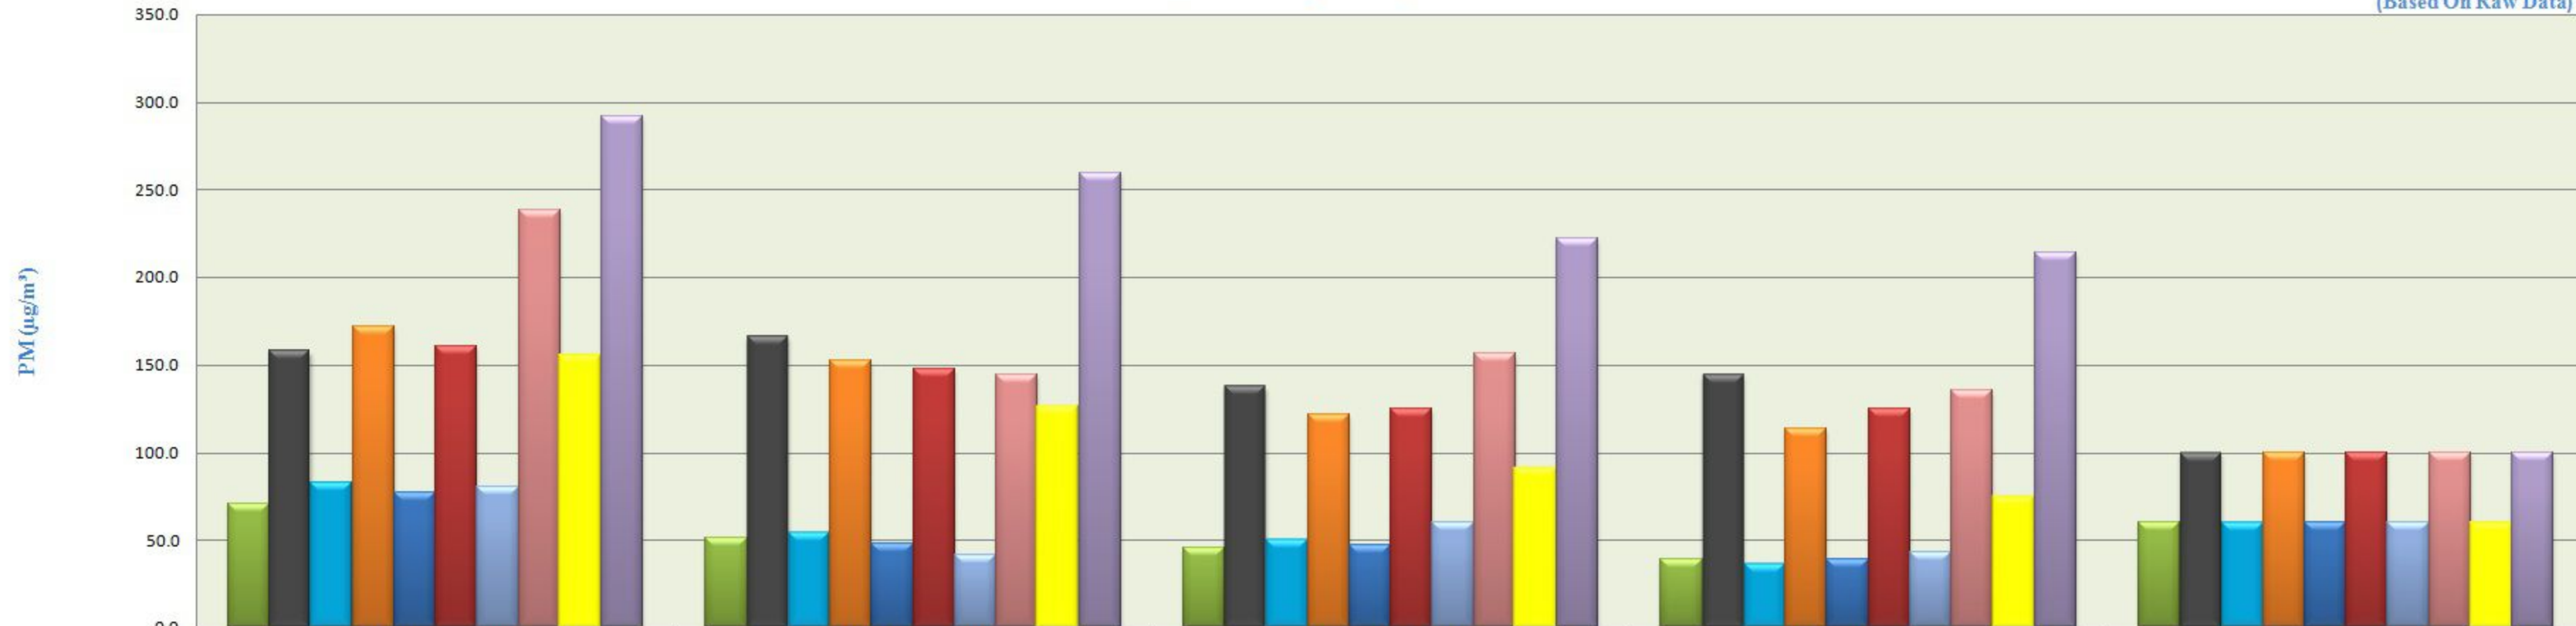

City wise Weekly Comparative Trend of Particulate Matters (February -2019)

(Based On Raw Data)

	1st to 7th Feb 2019	8th to 14th Feb 2019	15th to 21st Feb 2019	22nd to 28th Feb 2019	Standard Values
PM2.5 PITHAMPUR	71.0	51.3	45.7	38.6	60
PM10 PITHAMPUR	157.8	166.0	137.5	144.3	100
PM2.5 UJJAIN	82.6	54.6	50.4	36.3	60
PM10 UJJAIN	171.5	152.7	121.3	113.3	100
PM2.5 DEWAS	77.5	48.1	46.9	38.7	60
PM10 DEWAS	160.2	147.9	124.6	124.8	100
PM2.5 MANDIDEEP	80.2	41.4	60.0	42.7	60
PM10 MANDIDEEP	238.0	144.7	156.4	135.4	100
PM2.5 SINGRAULI	154.2	125.2	90.8	74.2	60
PM10 SINGRAULI	291.7	259.4	222.1	214.2	100