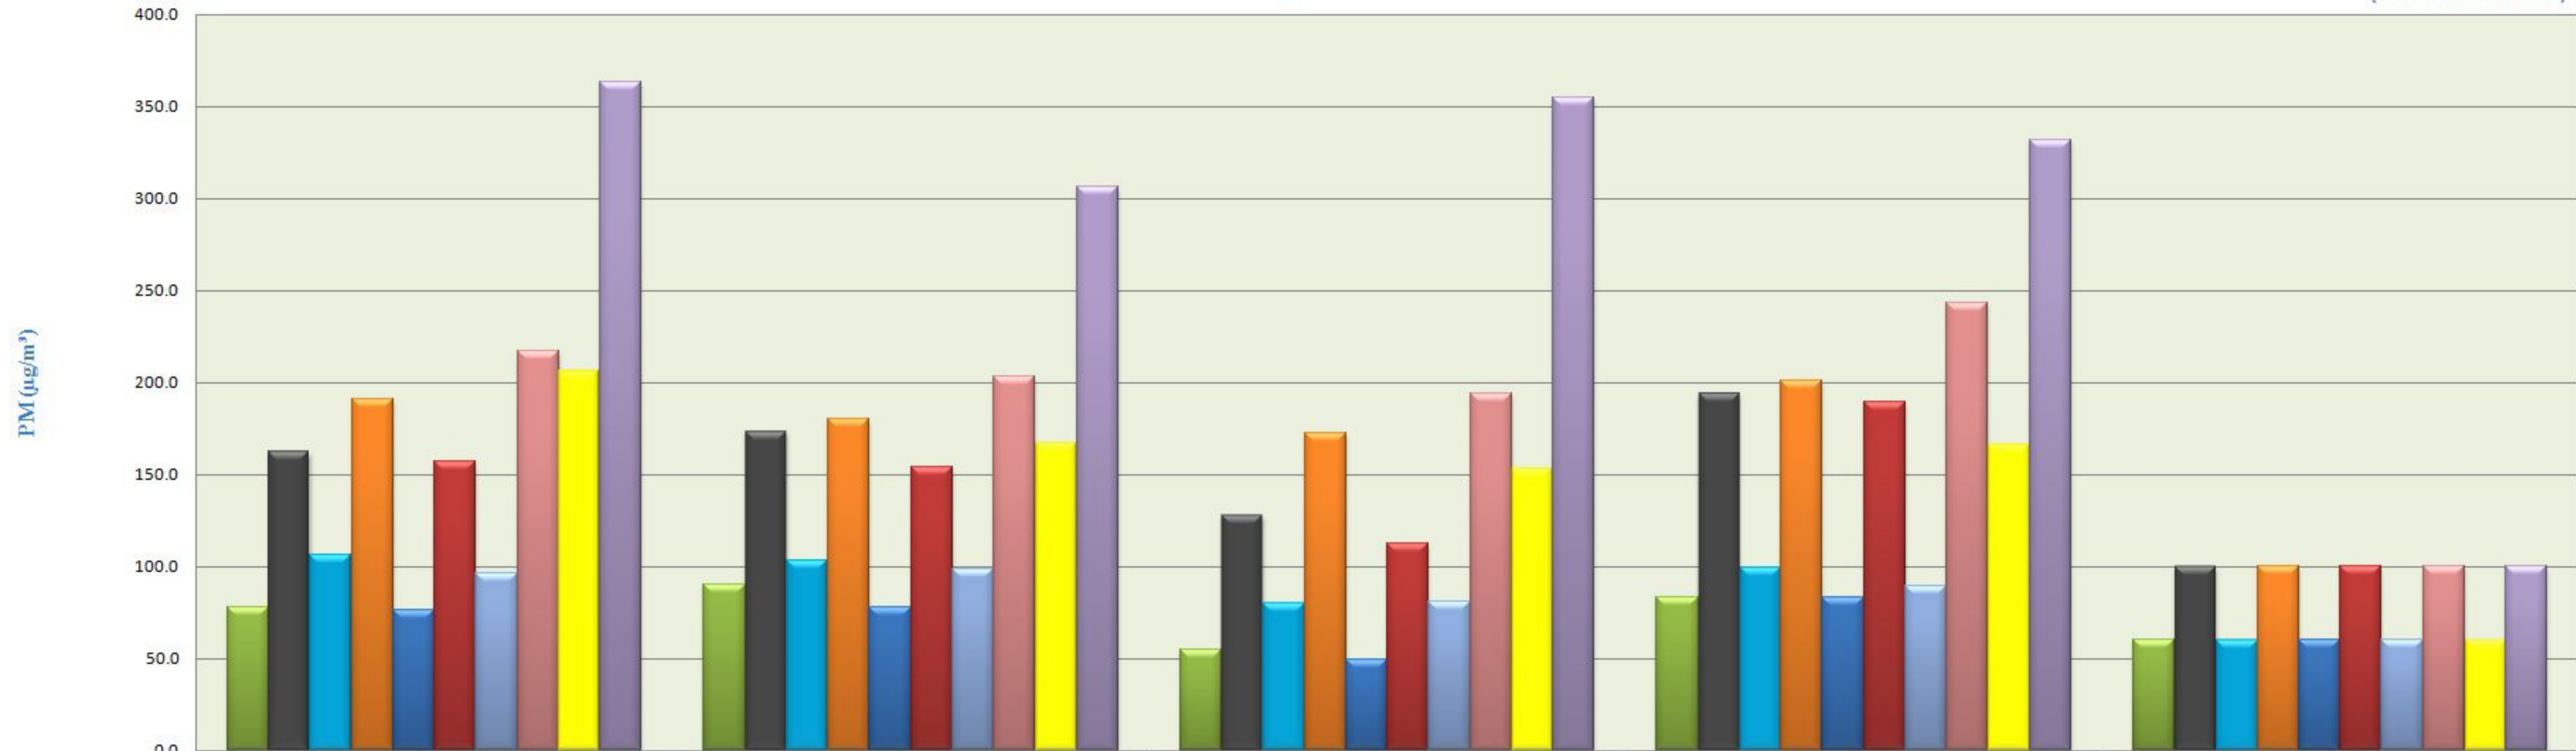

## City wise Weekly Comparative Trend of Particulate Matters (January - 2019)

(Based On Raw Data)

	1st to 7th Jan 2019	8th to 14th Jan 2019	15th to 21st Jan 2019	22nd to 31st Jan 2019	Standard Values
PM2.5 PITHAMPUR	77.5	90.4	54.5	83.3	60
PM10 PITHAMPUR	162.0	173.5	127.8	193.6	100
PM2.5 UJJAIN	106.1	103.1	80.1	99.5	60
PM10 UJJAIN	190.5	180.2	172.1	201.2	100
PM2.5 DEWAS	76.0	78.0	49.2	83.4	60
PM10 DEWAS	157.1	153.6	112.7	189.1	100
PM2.5 MANDIDEEP	96.1	98.4	81.1	89.2	60
PM10 MANDIDEEP	217.2	203.1	193.5	242.8	100
PM2.5 SINGRAULI	206.4	166.9	153.3	166.4	60
PM10 SINGRAULI	362.7	306.5	354.4	331.3	100