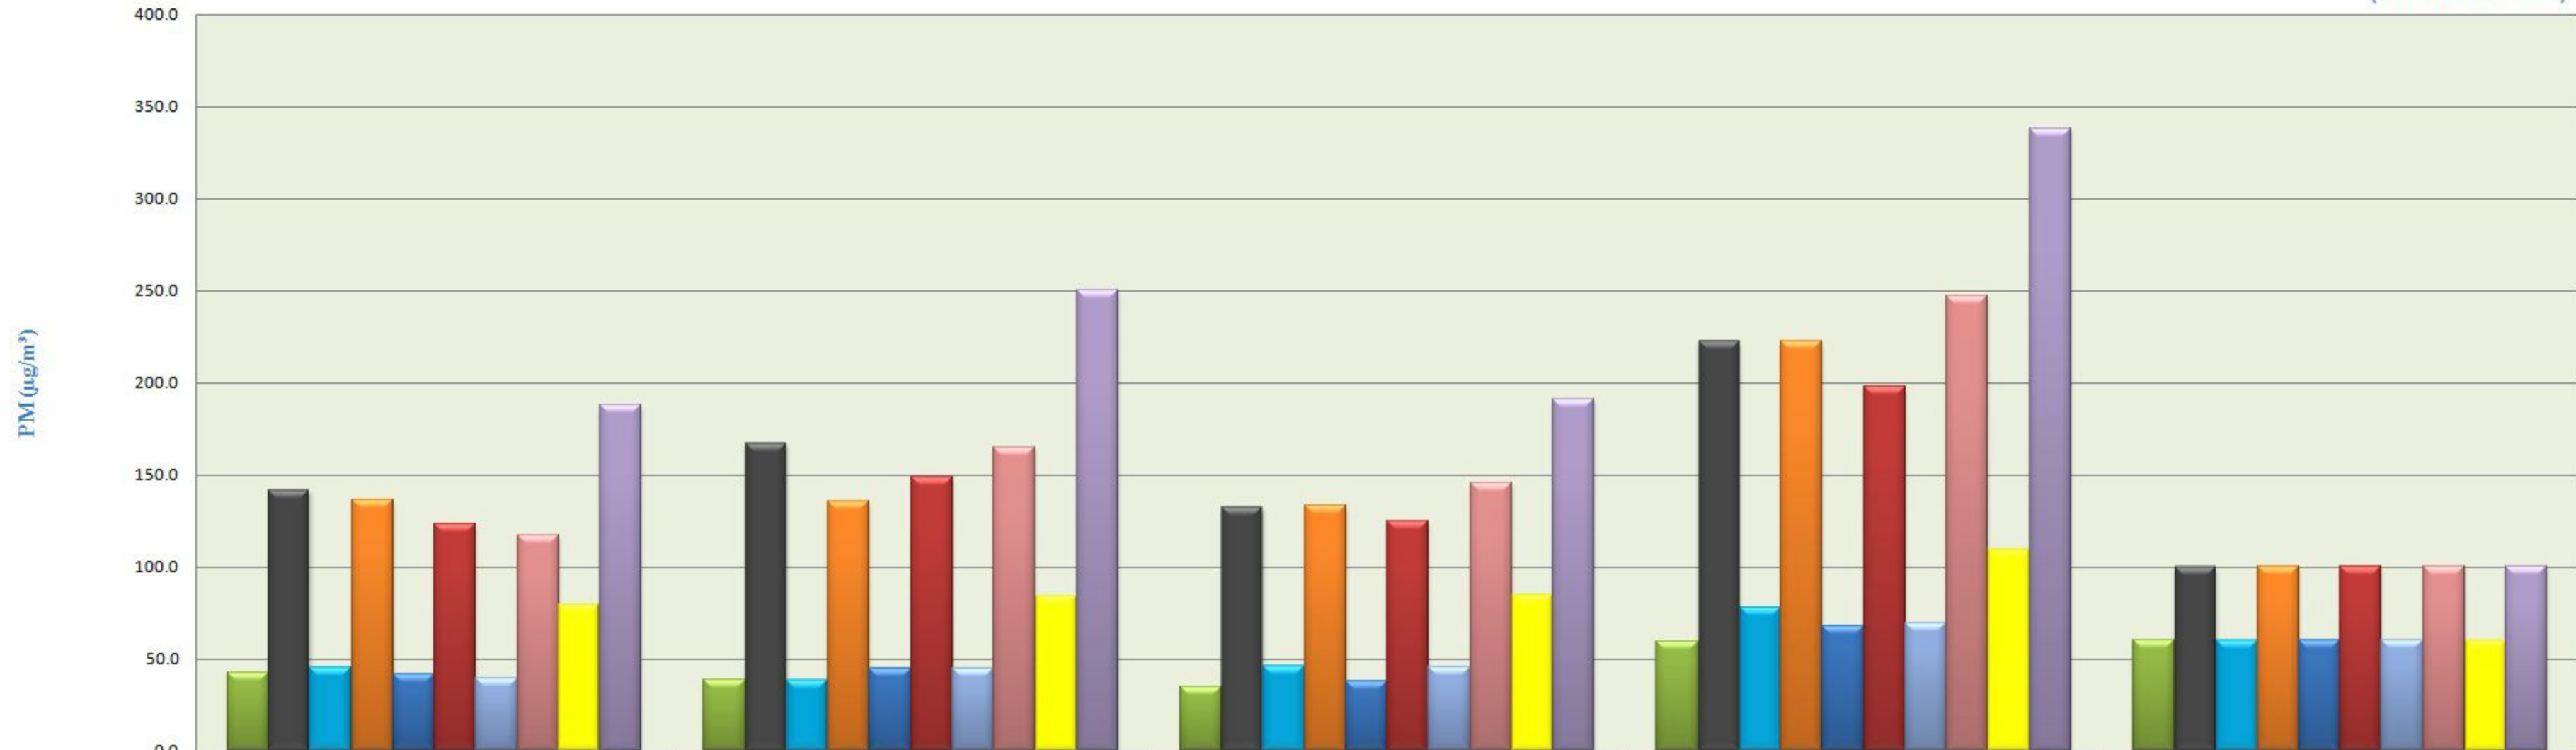

City wise Weekly Comparative Trend of Particulate Matters (March - 2019)

(Based On Raw Data)

	1st to 7th Mar 2019	8th to 14th Mar 2019	15th to 21st Mar 2019	22nd to 31st Mar 2019	Standard Values
PM2.5 PITHAMPUR	42.3	38.6	34.8	59.4	60
PM10 PITHAMPUR	141.8	167.1	132.1	222.0	100
PM2.5 UJJAIN	45.6	38.4	46.5	77.6	60
PM10 UJJAIN	136.5	135.6	133.3	222.4	100
PM2.5 DEWAS	41.4	44.4	37.5	67.5	60
PM10 DEWAS	123.2	148.6	124.6	197.6	100
PM2.5 MANDIDEEP	39.7	44.4	45.3	69.2	60
PM10 MANDIDEEP	116.9	164.5	145.2	246.8	100
PM2.5 SINGRAULI	79.5	83.7	84.6	109.4	60
PM10 SINGRAULI	188.1	250.3	190.9	337.8	100