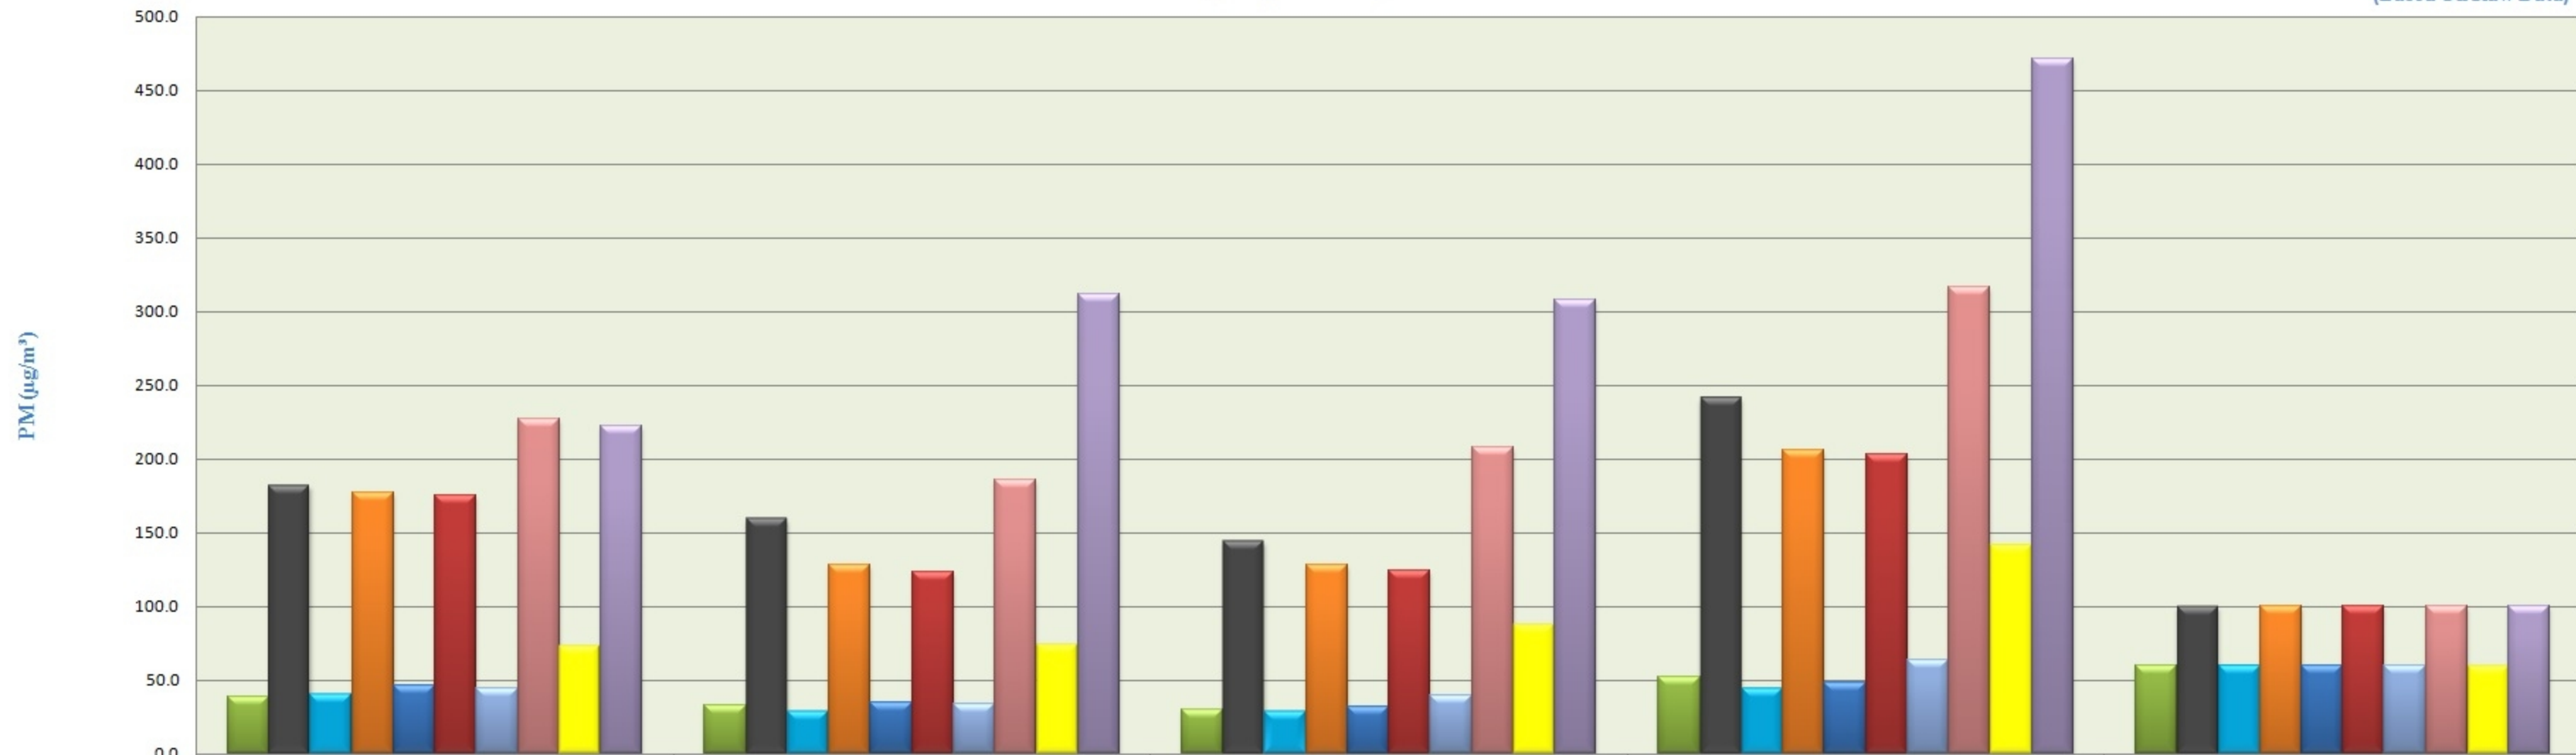

City wise Weekly Comparative Trend of Particulate Matters (May - 2019)

(Based On Raw Data)

	1st to 7th May 2019	8th to 14th May 2019	15th to 21st May 2019	22nd to 31st May 2019	Standard Values
PM2.5 PITHAMPUR	38.8	32.8	29.6	52.0	60
PM10 PITHAMPUR	182.1	159.3	144.1	241.3	100
PM2.5 UJJAIN	40.2	29.1	29.3	44.6	60
PM10 UJJAIN	177.2	127.9	127.5	205.7	100
PM2.5 DEWAS	46.0	34.8	31.8	47.8	60
PM10 DEWAS	175.1	123.0	124.5	202.8	100
PM2.5 MANDIDEEP	44.4	33.5	39.1	64.1	60
PM10 MANDIDEEP	227.1	185.7	207.6	316.4	100
PM2.5 SINGRAULI	73.2	74.6	87.8	141.2	60
PM10 SINGRAULI	222.3	311.1	307.5	471.3	100