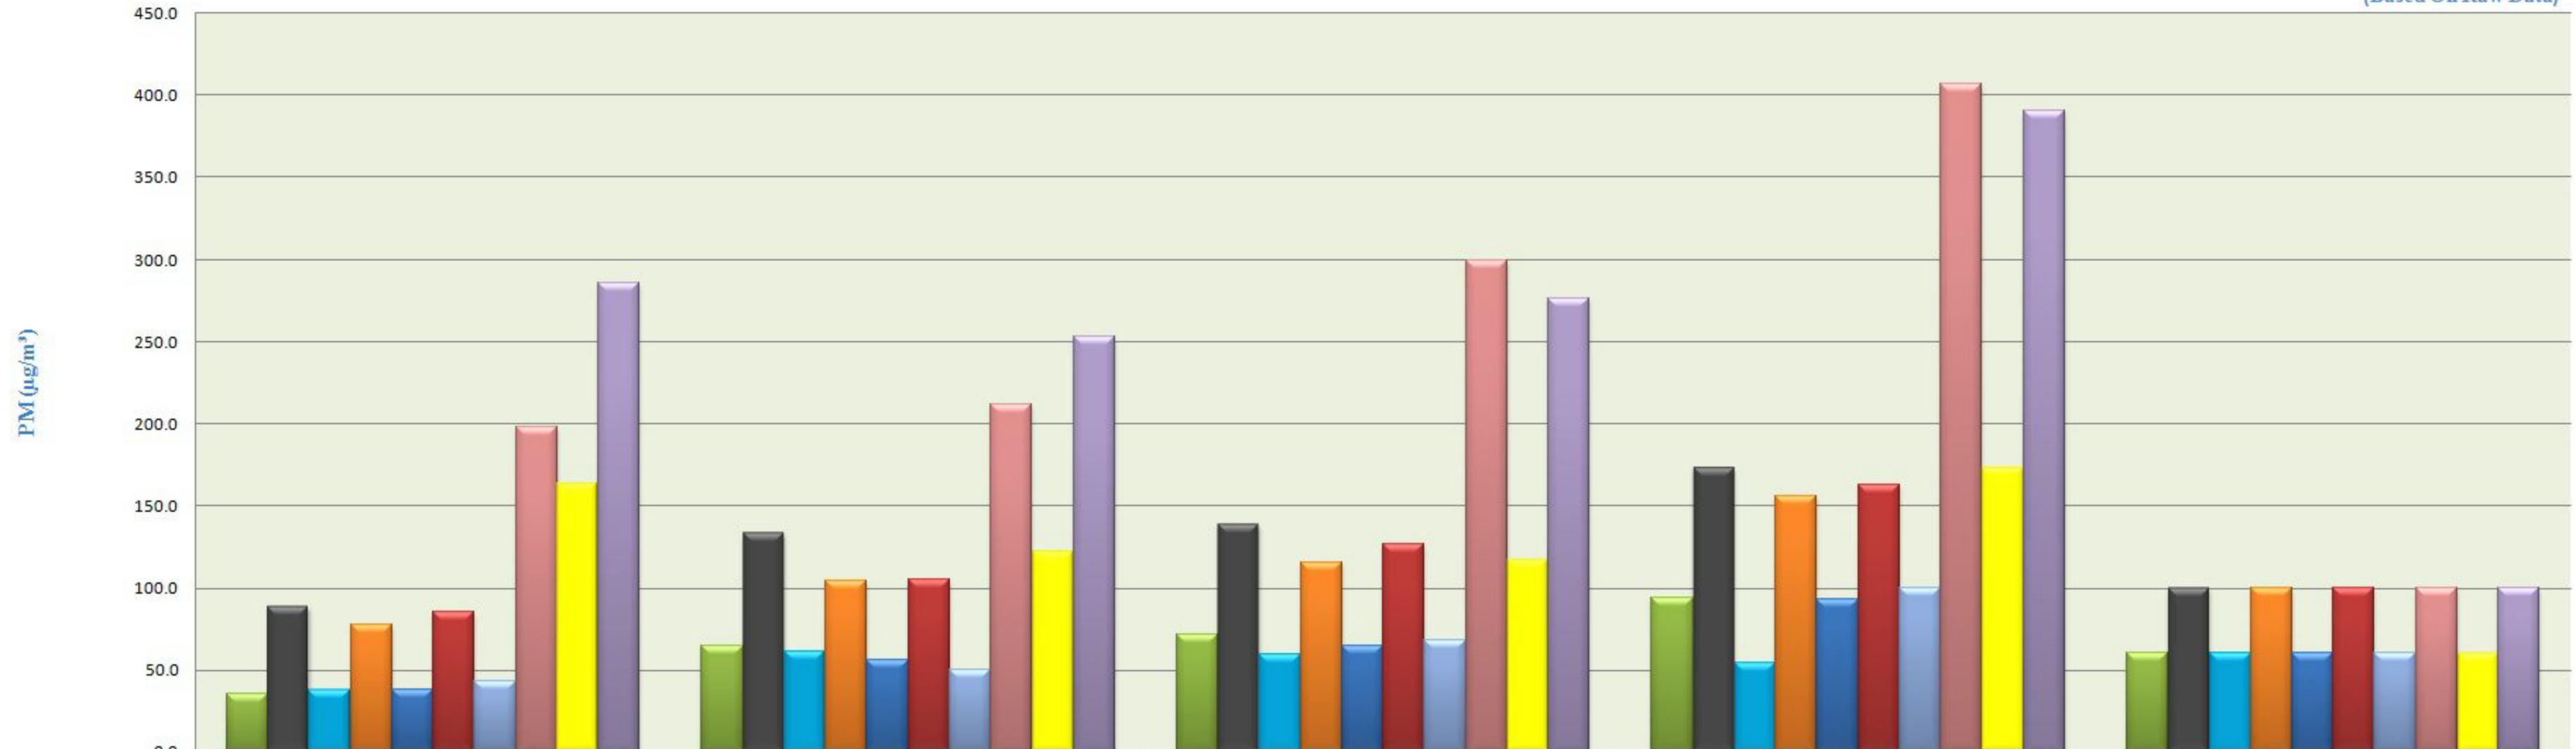

City wise Weekly Comparative Trend of Particulate Matters (November - 2019)

(Based On Raw Data)

	1st to 7th Nov 2019	8th to 14th Nov 2019	15th to 21st Nov 2019	22nd to 30th Nov 2019	Standard Values
PM2.5 PITHAMPUR	35.0	64.8	71.5	93.6	60
PM10 PITHAMPUR	88.7	133.3	138.8	173.3	100
PM2.5 UJJAIN	38.3	60.9	59.4	54.1	60
PM10 UJJAIN	77.5	104.6	115.1	156.0	100
PM2.5 DEWAS	37.9	55.9	65.0	92.6	60
PM10 DEWAS	85.4	105.3	126.2	162.5	100
PM2.5 MANDIDEEP	43.4	50.3	67.9	100.0	60
PM10 MANDIDEEP	198.0	211.6	299.5	407.1	100
PM2.5 SINGRAULI	163.7	122.2	117.5	172.7	60
PM10 SINGRAULI	285.5	253.2	276.5	390.5	100