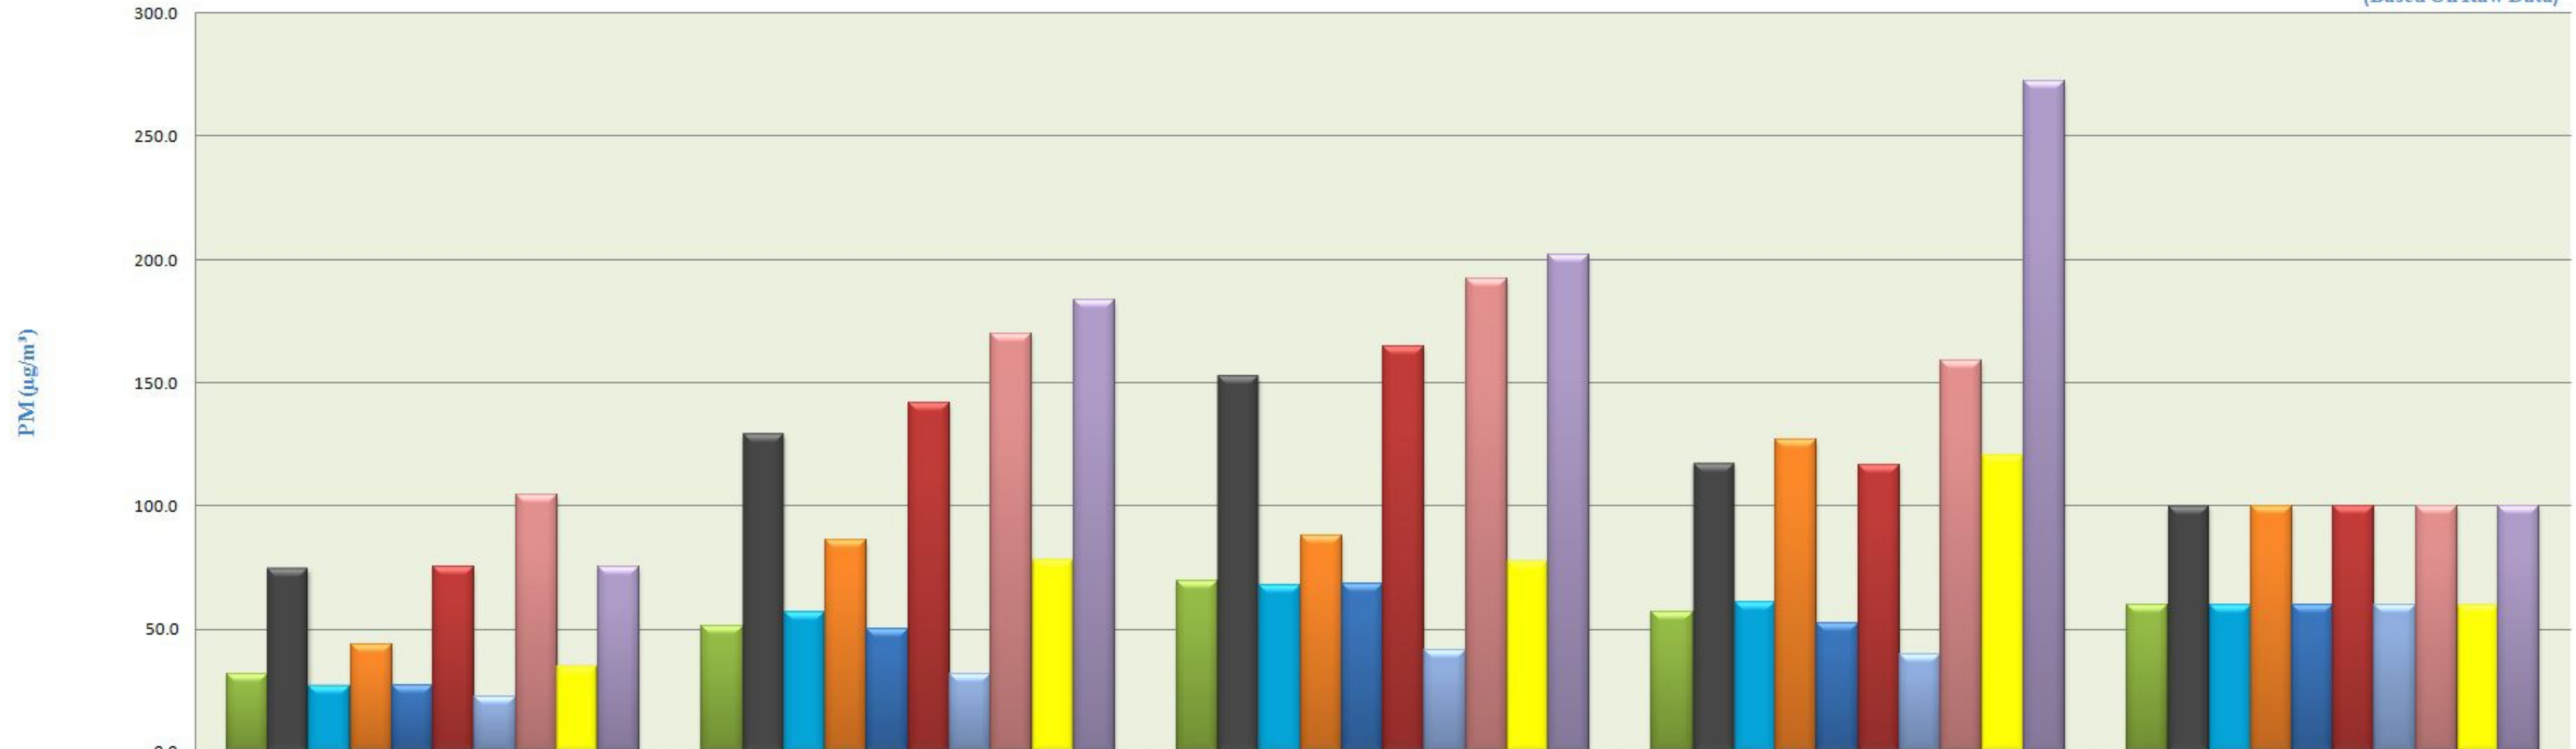

City wise Weekly Comparative Trend of Particulate Matters (October - 2019)

(Based On Raw Data)

	1st to 7th Oct 2019	8th to 14th Oct 2019	15th to 21st Oct 2019	22nd to 31st Oct 2019	Standard Values
PM2.5 PITHAMPUR	31.9	51.2	69.3	56.7	60
PM10 PITHAMPUR	74.8	129.3	152.5	117.2	100
PM2.5 UJJAIN	27.2	57.0	67.8	60.6	60
PM10 UJJAIN	43.6	86.4	87.6	127.0	100
PM2.5 DEWAS	27.3	50.3	68.1	52.5	60
PM10 DEWAS	75.4	141.8	164.9	116.6	100
PM2.5 MANDIDEEP	22.8	31.7	41.5	39.7	60
PM10 MANDIDEEP	104.5	169.6	192.4	158.8	100
PM2.5 SINGRAULI	35.4	78.2	77.3	120.5	60
PM10 SINGRAULI	75.3	183.8	201.7	272.4	100