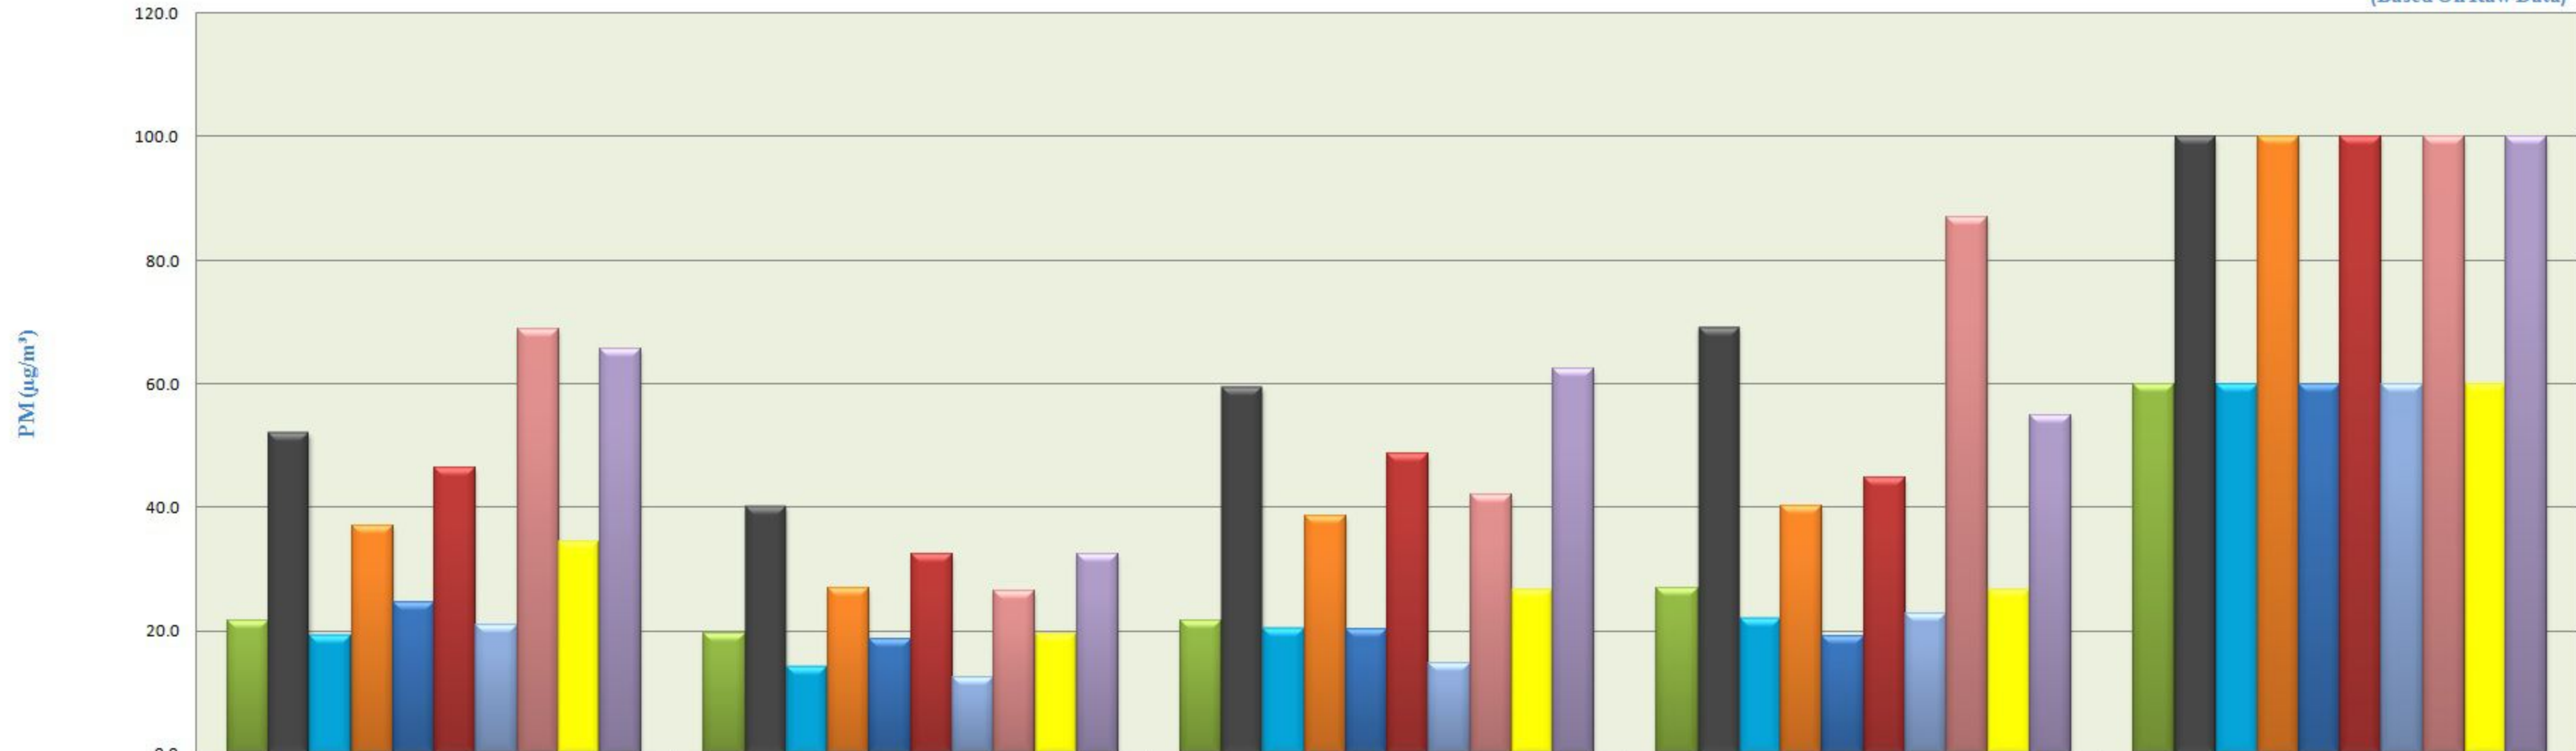

City wise Weekly Comparative Trend of Particulate Matters (September - 2019)

(Based On Raw Data)

	1st to 7th Sep 2019	8th to 14th Sep 2019	15th to 21st Sep 2019	22nd to 30th Sep 2019	Standard Values
PM2.5 PITHAMPUR	21.6	19.6	21.7	27.0	60
PM10 PITHAMPUR	52.1	40.2	59.4	69.2	100
PM2.5 UJJAIN	19.4	14.4	20.5	22.1	60
PM10 UJJAIN	37.0	26.8	38.6	40.2	100
PM2.5 DEWAS	24.6	18.7	20.3	19.1	60
PM10 DEWAS	46.4	32.3	48.8	44.8	100
PM2.5 MANDIDEEP	20.8	12.4	14.7	22.8	60
PM10 MANDIDEEP	68.8	26.3	41.9	86.9	100
PM2.5 SINGRAULI	34.4	19.6	26.6	26.6	60
PM10 SINGRAULI	65.6	32.4	62.5	54.9	100